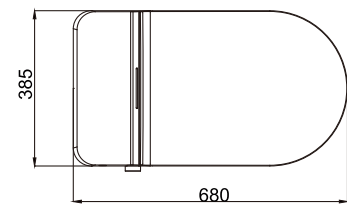

Technical Drawing

One for All
Smart bidet toilet with in-tank
Pleasant washing experience
Quiet and powerful flushing