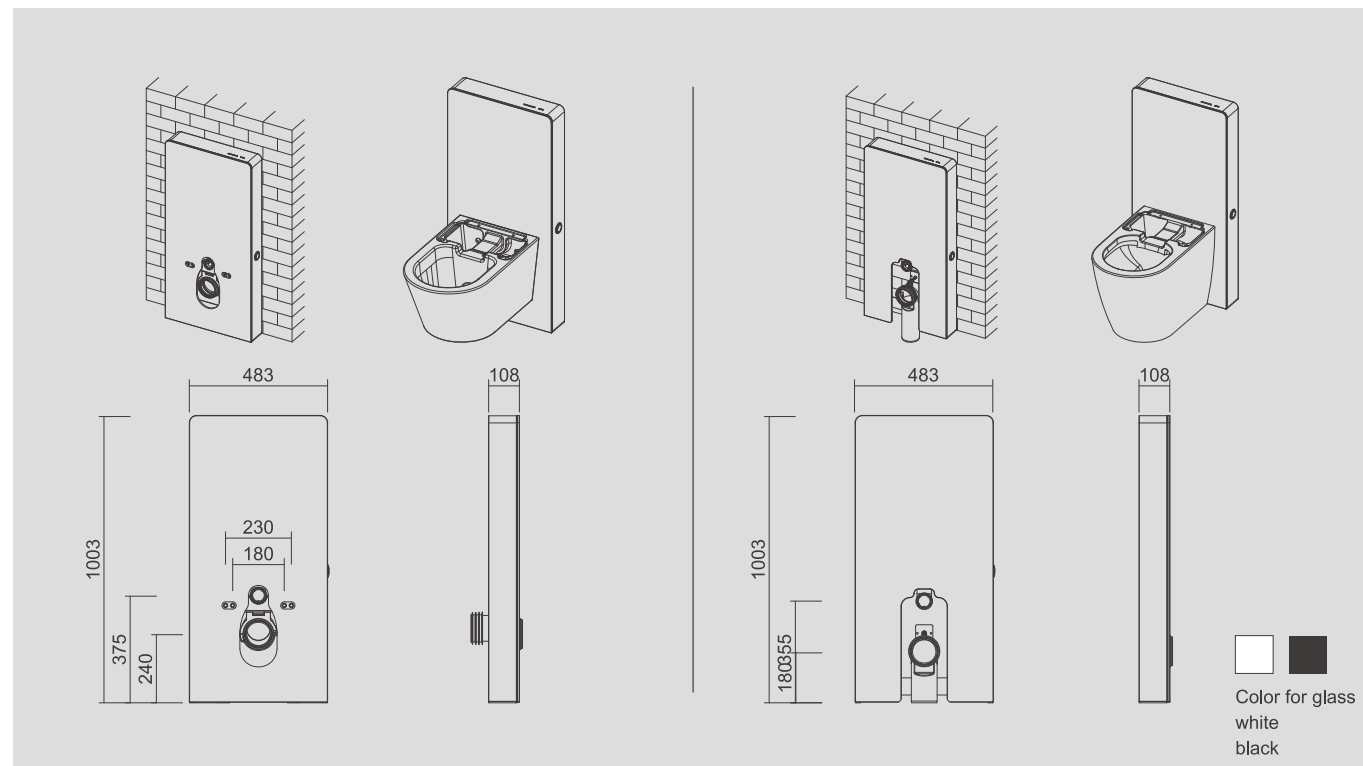

Cabinet cistern

with Capacitive Sensor Flush Valve
CJ805

Wave hand above the indicated spot on the right corner of the top glass to activate dual flush ;

ABS coated cover, easy for tank maintenance
Removable front glass for easy installation;

Tempered glass with anti-explosion film provides
more safety and confidence;

HDPE tank, with high strength and anti-aging performance;

Manual flushing button available in case of failed battery ;

Frame with strong anti-corrosion performance, loading
capacity of 400kgs in accordance with CE standard;

Modular control box, easy for installation; 4pcs AA batteries
with water-proof design;