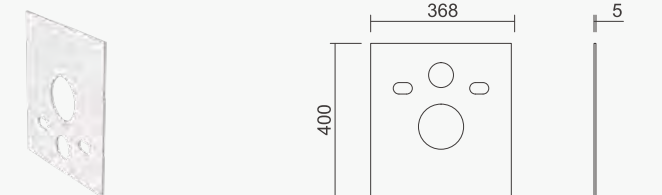

239J743-E03-01
Acoustic insulation pad
EPE 400*368*5