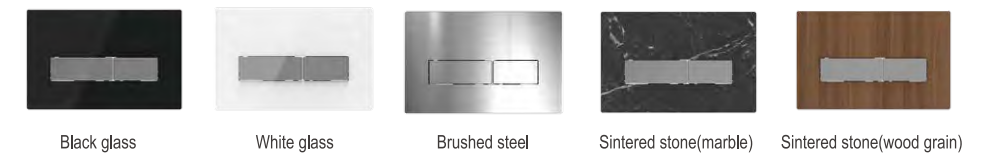

Flush Plates for Mechanical Concealed Cistern