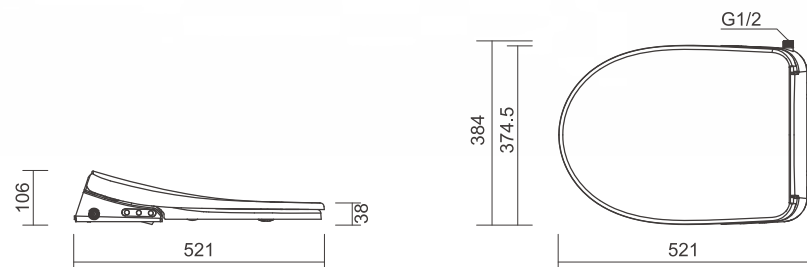

E551

Intelligent Bidet Seat

Dimension 520 X 370 X 110 mm

Remote control: D81-02

Technical Drawing

Elegant and Minimalist Design with a Simple and Intuitive Interface

E552

Intelligent Bidet Seat

Dimension 521 X 384 X 106 mm

Remote control: D81-02

Technical Drawing

Intelligence chose, Pleasure endowed

E553

Intelligent Bidet Seat

Dimension 520 X 384 X 119 mm

Remote control: D81-03