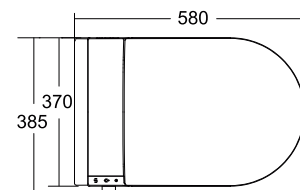

E450

Integrated Intelligent Bidet

Dimension 580 X 370 X 355 mm

Remote control: D81-04,D81-06

Wall Hung Version

E450

Integrated Intelligent Bidet

Dimension 693 X 375 X 780 mm

Remote control: D81-04,D81-06

Floor-standing Version

E451

Integrated Intelligent Bidet

Dimension 580 X 370 X 360mm

Remote control: D81-04,D81-06

Wall Hung Version

E451