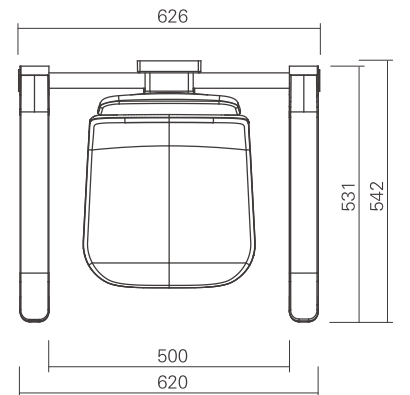

Foldable Wall Hung Shower Seat
Free lifted armrest and seat to make the optimum use of available space
Different heights for armrest and backrest to ensure the best using experience
A new solution for the coexist of comfort and limited space

Shower Seat CL001

Max. load for armrest (each side):100 kgs

Max. load for shower seat:160 kgs

Material :

Backrest and Shower seat: PU soft material with multi-layer
Armrest: PP with steel support inside