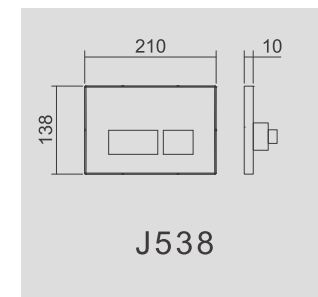

Flush Plates for Pneumatic Concealed Cistern