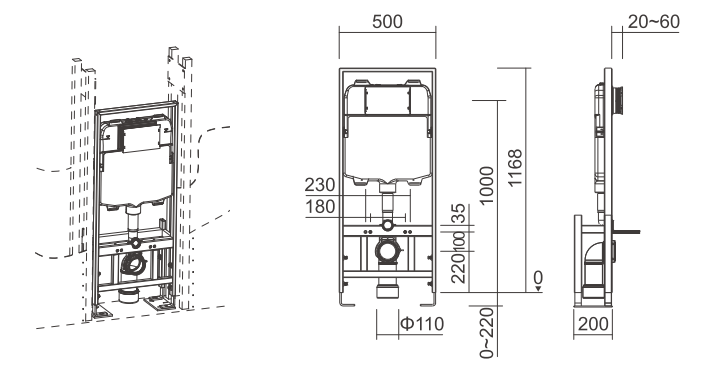

Thickness of cistern 90mm, height 1160mm
Adjustable dual flush valve:3/4.5L, 3/6L,4/7L
Water supply connection G 1/2"
HDPE outlet bend