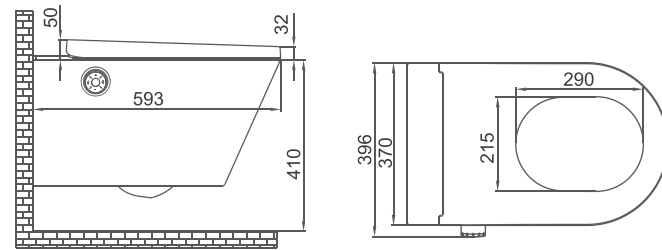

E410

Integrated Intelligent Bidet

Dimension 593 X 385 X 352 mm

Remote control: D81-01, D81-02, D81-03

Wall Hung Version

Floor-standing Version

Technology Creates Fashion

E400 plus, more luxury experience.
Optional heating seat provides warmth and comfort.
Descaling ensures lasting and high performance.

E412

Integrated Intelligent Bidet

Dimension 593 X 370 X 459 mm

Remote control: D81-01, D81-02, D81-03

Wall Hung Version

Floor-standing Version

E420

Integrated Intelligent Bidet

Dimension 593 X 370 X 350 mm

Remote control: D81-01, D81-02, D81-03

Wall Hung Version

Floor-standing Version

Originality unparalleled.
Intimate warmth, unique experience.

E423

Integrated Intelligent Bidet

Dimension 593 X 370 X 350 mm