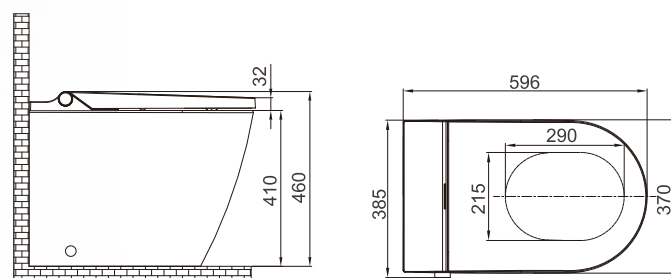

E410

Integrated Intelligent Bidet

Dimension 593 X 385 X 352 mm

Remote control: D81-01, D81-02, D81-03

Wall Hung Version

Floor-standing Version

Technology Creates Fashion

E400 plus, more luxury experience.
Optional heating seat provides warmth and comfort.
Descaling ensures lasting and high performance.

E412

Integrated Intelligent Bidet

Dimension 593 X 370 X 459 mm

Remote control: D81-01, D81-02, D81-03

Wall Hung Version

Floor-standing Version

E420

Integrated Intelligent Bidet

Dimension 593 X 370 X 350 mm

Remote control: D81-01, D81-02, D81-03

Wall Hung Version

Floor-standing Version

Originality unparalleled.
Intimate warmth, unique experience.

E423

Integrated Intelligent Bidet

Dimension 593 X 370 X 350 mm