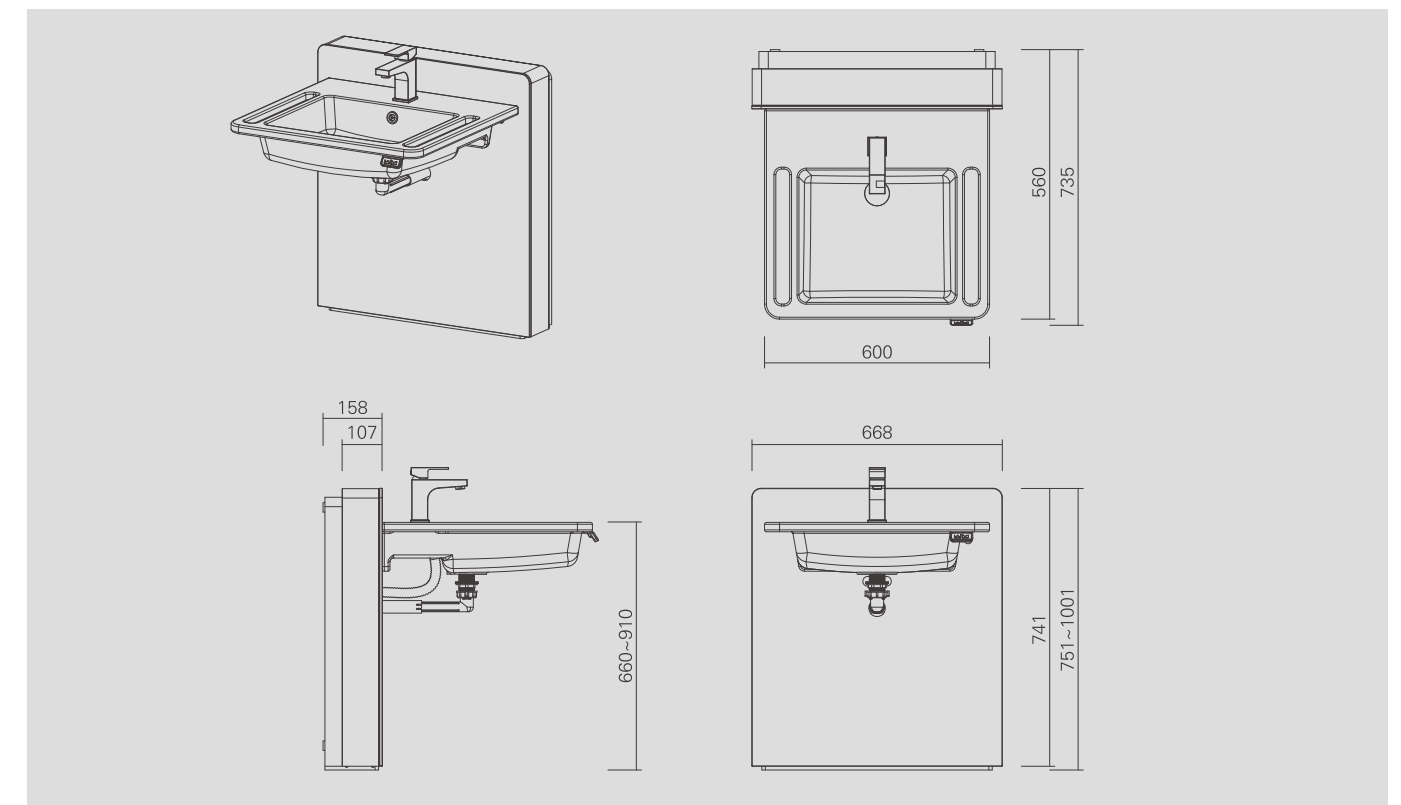

Electric Wash Basin Lifter CL004

Adjustable Height Range: 0~250mm

The distance between the top surface to the floor is
660~910mm

Material:

Wash basin: resin man-made marble in glossy or matte surface
Cabinet Cistern: Aluminum side + steel frame
support+ tempered front glass

Max. Load of the Lifter : 200 KGS

Cabinet:

Cabinet and protective cover in hierarchical design to make
the visual sense more slim
Removable top cover, easy for maintenance
Aluminum alloy side frame and tempered front glass
provide luxury style.

EVA pipes for both floor drainage and wall drainage

Easy access design with operation buttons in the
front of the basin for rising and falling of the basin
to certain height

Grab rails at two sides help the user to
reach the basin

Easy reach to towels on both sides of
the wash basin