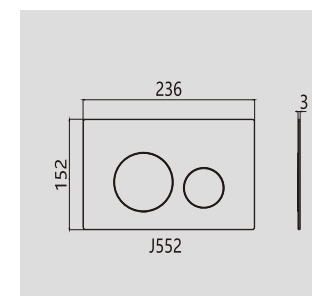

Thickness of cistern 120mm, height 1100mm, width 350mm
Adjustable dual flush valve:3/4.5L, 3/6L,4/7L
Water supply connection G 1/2"
HDPE outlet bend

Universal Frame for Wall-hung WC CJ706 for front operation

Thickness of cistern 90mm, height 1160mm
Adjustable dual flush valve:3/4.5L, 3/6L,4/7L
Water supply connection G 1/2"
HDPE outlet bend

Flush Plates for Mechanical Concealed Cistern

Pneumatic slim concealed flushing cistern