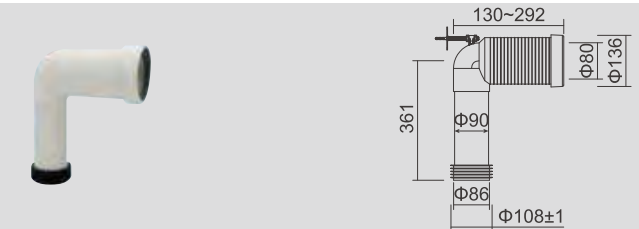

2250102-01-1
Drainage pipe set
PVC $\Phi 90 / \Phi 108$