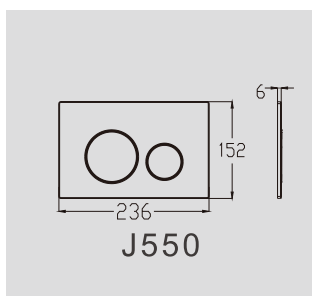

Thickness of cistern 120mm, height 1100mm, width 350mm
Adjustable dual flush valve:3/4.5L, 3/6L,4/7L
Water supply connection G 1/2"
HDPE outlet bend

Universal Frame for Wall-hung WC CJ706 for front operation

Thickness of cistern 90mm, height 1160mm
Adjustable dual flush valve:3/4.5L, 3/6L,4/7L
Water supply connection G 1/2"
HDPE outlet bend

Flush Plates for Mechanical Concealed Cistern

Pneumatic slim concealed flushing cistern