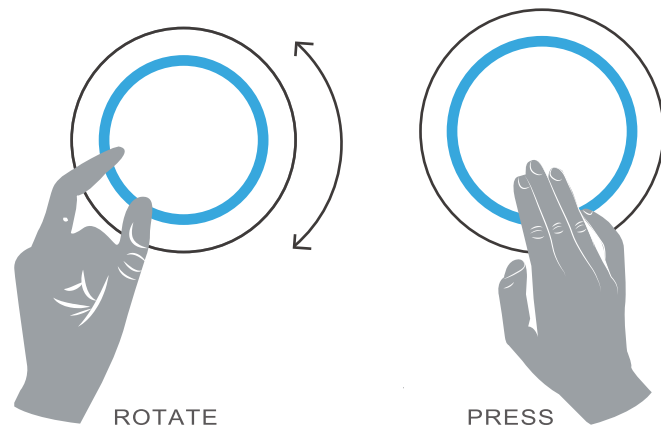

Intelligent Touch

Touch it , Love it