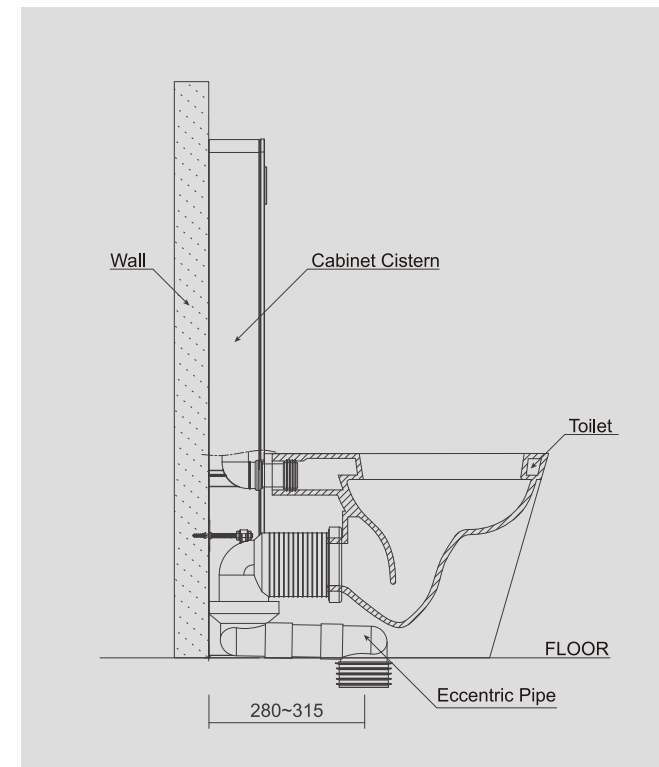

Pneumatic Cabinet
Cistern CJ805

For 300mm distance from the wall to the center of drainage
Supplied with Cabinet cistern (CJ805)+Toilet+ Sewerage Pipe