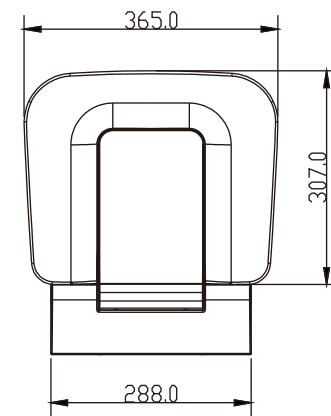

Anti fall, anti slip and anti static at room temperature

Small Size, Big Loading Capacity

Bathroom safety seat for a relaxing, slip-proof shower

Comfort model

Shower Seat F306

High Quality Urea Formaldehyde Panel
 Anti-Scratch, No Yellowing, No Deformation
 With Aluminum Alloy Support Base
 Max. load of 200kg