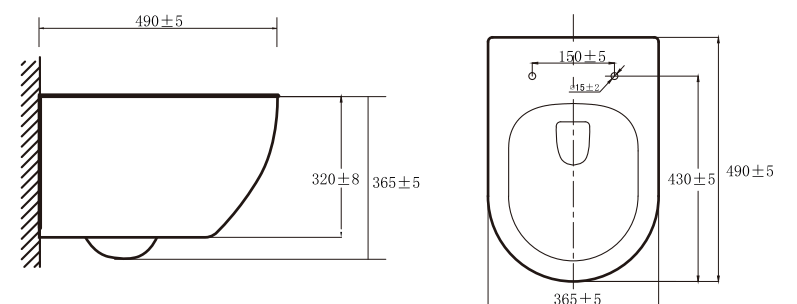

Technical Drawing: