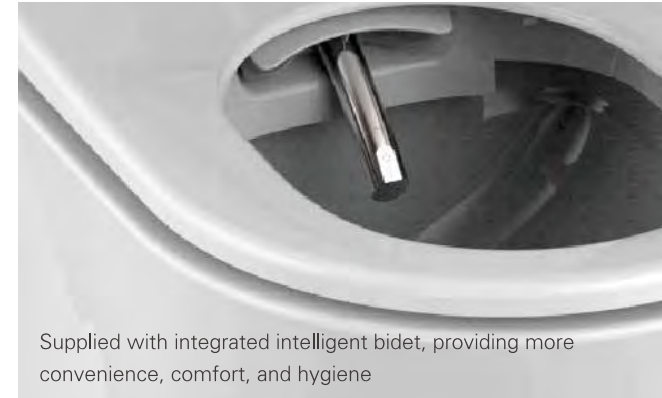

Electric Toilet Lifter
CL003