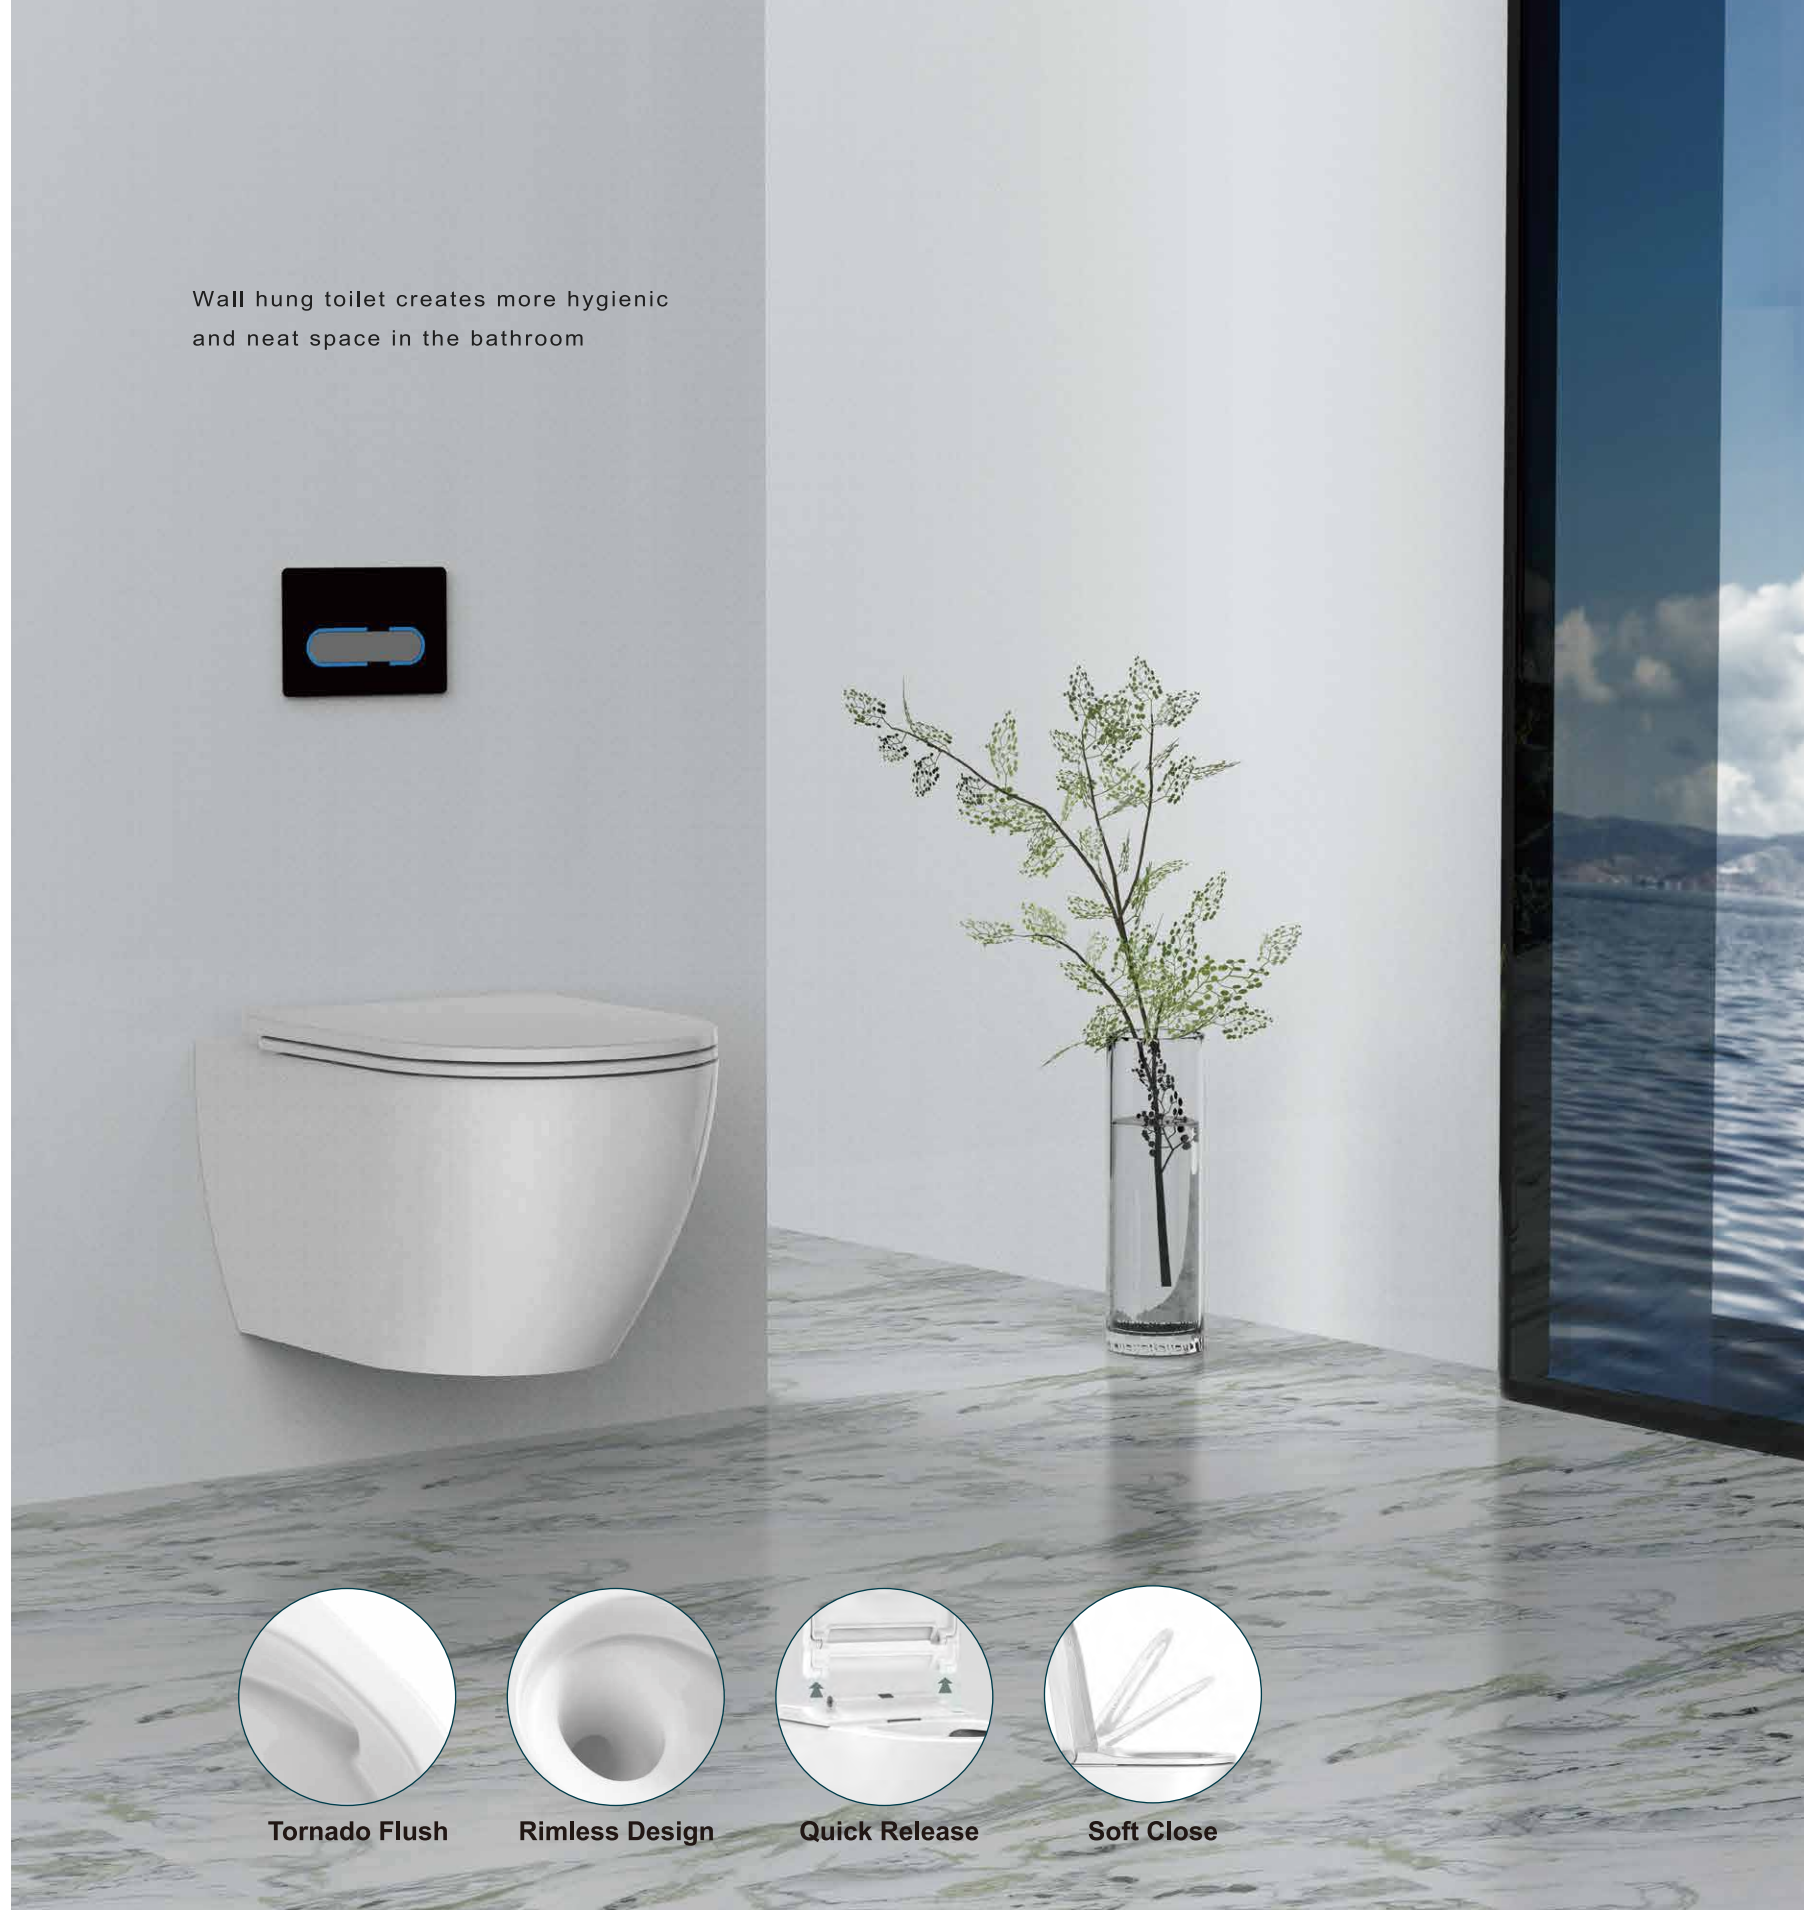

Model:T602W

Description: Rimless Wall-mounted WC

Flush System: Tornado flush

Outlet: Horizontal

Size(mm): 535W*365D*365H

Steady and elegant, beautiful and comfortable.
No need for complicated decorations, just a wave
can realize individualization.

Tornado Flush

Rimless Design

Quick Release

Soft Close

F241

F274

Technical Drawing:

Ceramic toilet series

Wall hung toilet creates more hygienic and neat space in the bathroom

Model:T606W

Description: Rimless Wall-mounted WC

Flush System: Tornado flush

Outlet: Horizontal

Size(mm): 490W*365D*365H

F241

F271