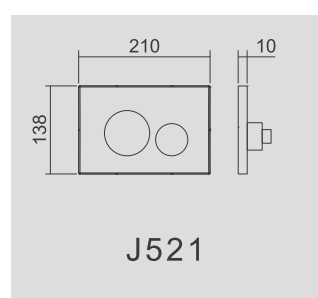

Flush Plates for Pneumatic Concealed Cistern

Touchless Flush Plate