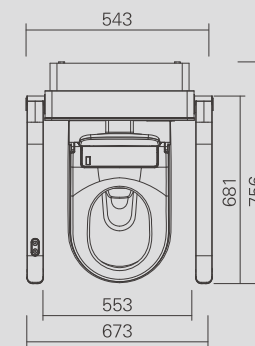

Electric Toilet Lifter CL003

Floor Drainage

Wall Drainage