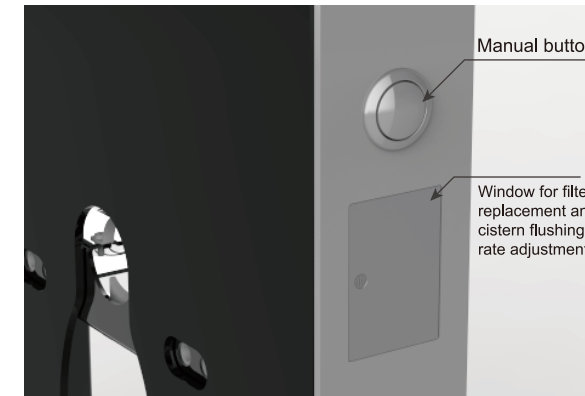

Cabinet cistern

Auto Flush Multi-functions CJ806

More luxury and intelligent experience

Silver painted top cover, removable, easy for valves maintenance.

Aluminum side frame with high resistance to corrosion.

Tempered glass with edge embedded around the top cover and side frame, looks more neat.

HDPE tank, with high strength and anti-aging performance.

Steel galvanized inside frame with corrosion resistance and strong enough for a loading of 400kg.

Adjustable heights to fit various toilets, available for both wall-hung and back-to-wall toilets.