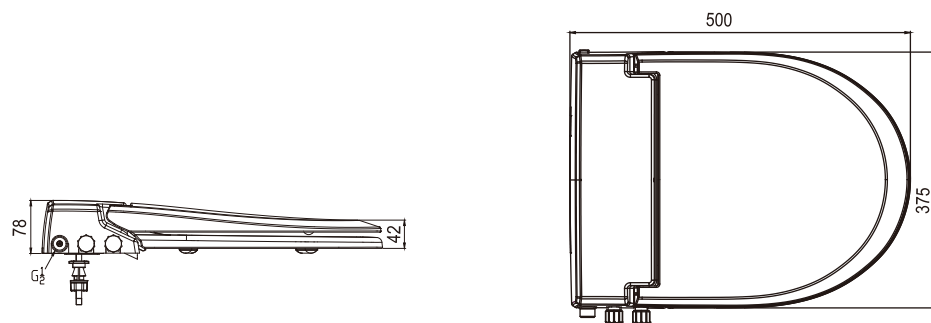

Technical Drawing