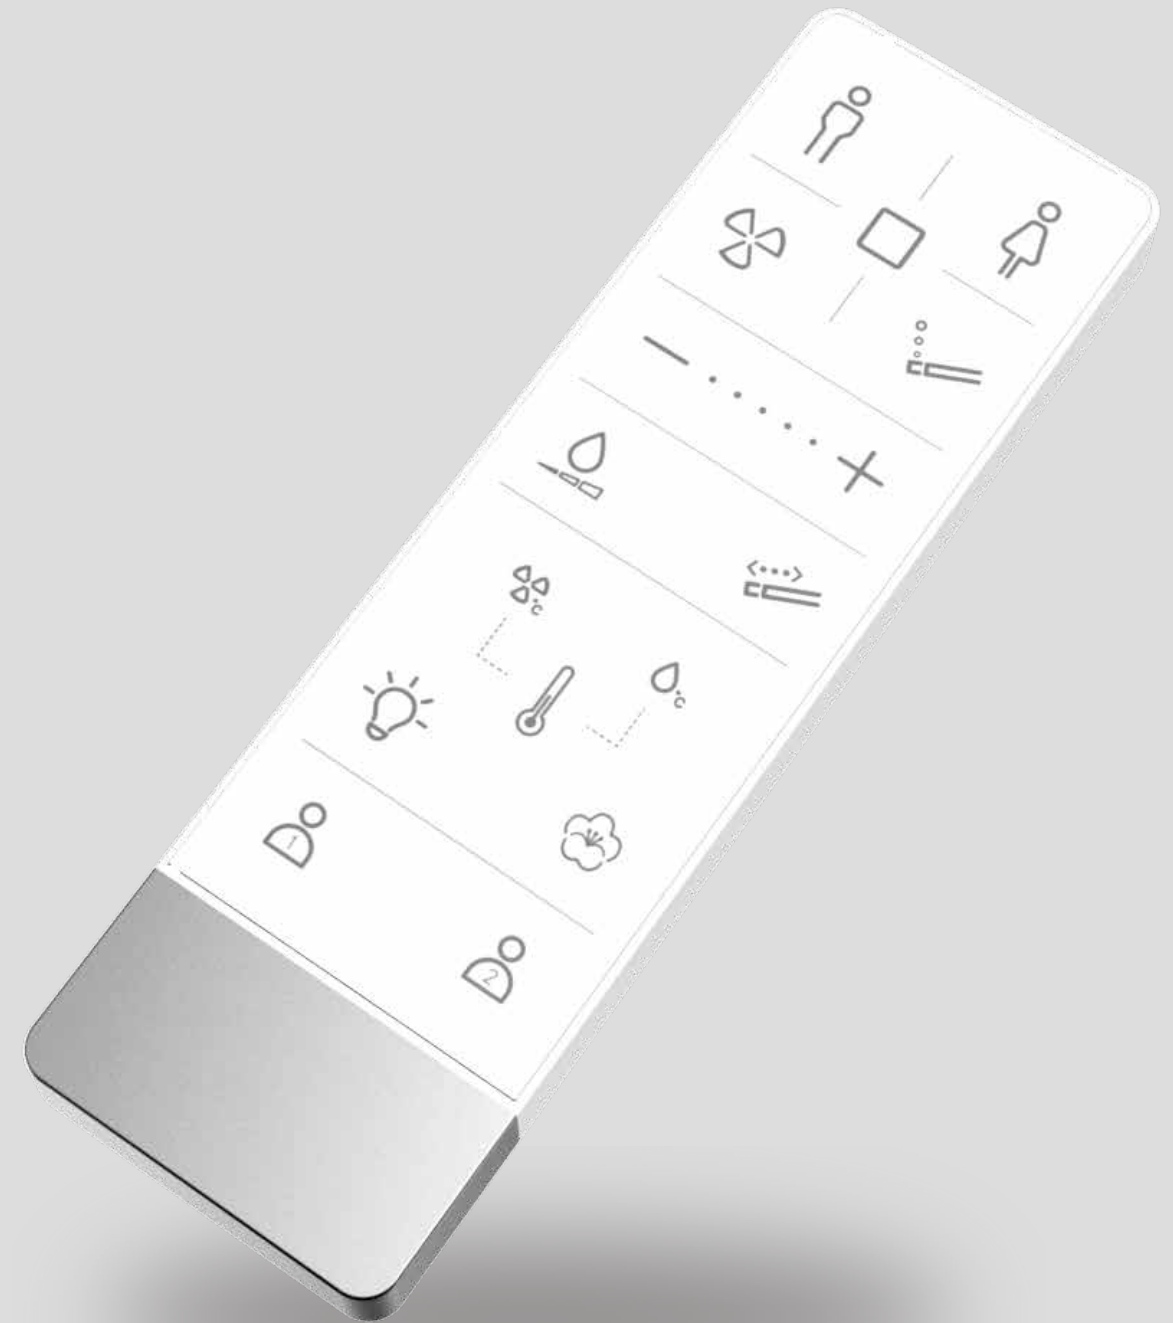

Pulsating & Oscillating Massage

The washing nozzle delivers the selected water stream with alternating determination and forward-backward movement for a relaxing massage and enhancing cleaning effect.

Adjustable Water Flow

You can increase or decrease the intensity of the water flow as needed. Personal preference can be memorised.

Adjustable Nozzle

The position of the washing nozzle can be adjusted and memorised to your personal preference.

Adjustable Air Temperature

In the process of drying, repeatedly press the " Adjust temperature " button on the remote control until the air temperature icon is lighted, then press the " Increase " or " Decrease " button to adjust air temperature.

Adjustable Water Temperature

No matter how cold the water is in winter, water temperature can be adjusted precisely to your preference for the most comfortable and safe range for the human body. Your preference can be memorised.

Night Light

Bright lights disrupt the ability to sleep. Soft glowing night-light highlighting the contours of the toilet is to safely guide your approach and departure in low-lit conditions at night.

Odor Extraction

When the seat is occupied, it will automatically suck the unpleasant odours into the diatom mud by the fan inside.

User Presets

Personal preference can be memorised and extracted.

Stop

Comfortable Experience