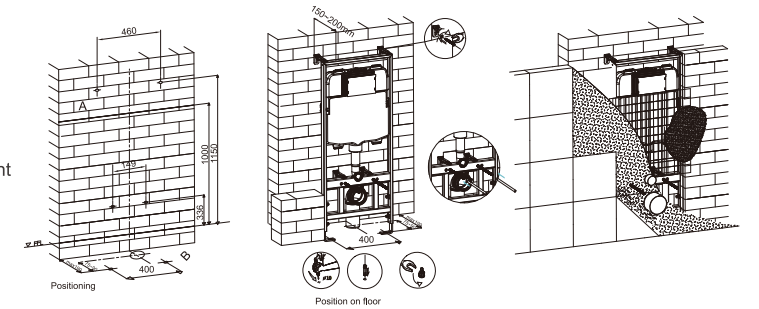

Thickness of cistern 120mm, height 1100mm, width 350mm
Adjustable dual flush valve:3/4.5L, 3/6L,4/7L
Water supply connection G 1/2"
HDPE outlet bend

Universal Frame for Wall-hung WC CJ706 for front operation

Thickness of cistern 90mm, height 1160mm
Adjustable dual flush valve:3/4.5L, 3/6L,4/7L
Water supply connection G 1/2"
HDPE outlet bend

Flush Plates for Mechanical Concealed Cistern

Pneumatic slim concealed flushing cistern

Universal Frame for Wall-hung WC
CJ781 for front operation

Thickness of cistern 90mm, height 1160mm
Adjustable dual flush valve: 3/4.5L, 3/6L, 4/7L
Water supply connection G 1/2"
HDPE outlet bend

Universal Frame for Wall-hung WC
CJ720 for front operation