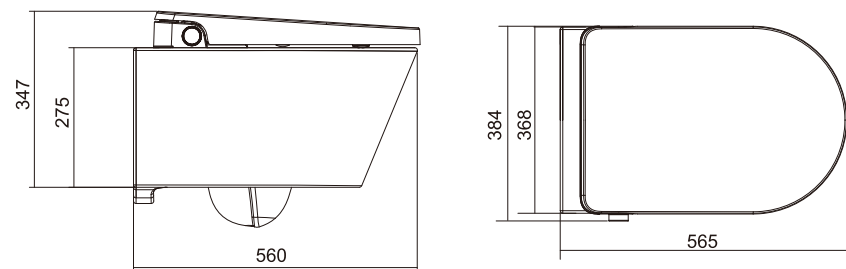

E452

Integrated Intelligent Bidet

Dimension 565 X 368 X 347 mm

Remote control: D81-03

Technical Drawing

E453

Integrated Intelligent Bidet

Dimension 585 X 370 X 360 mm

Remote control: D81-03

Individually designed technical unit is easily taken out for maintenance, and Seat & Cover still remains for use.

Technical Drawing

E436

Integrated Intelligent Bidet

Dimension 597 X 370 X 323 mm

Remote control: D81-04,D81-06

Technical Drawing

E991

Integrated Intelligent Bidet Eco

Dimension 595 X 370 X 343 mm

Remote control: D81-04,D81-06

Technical Drawing

E800