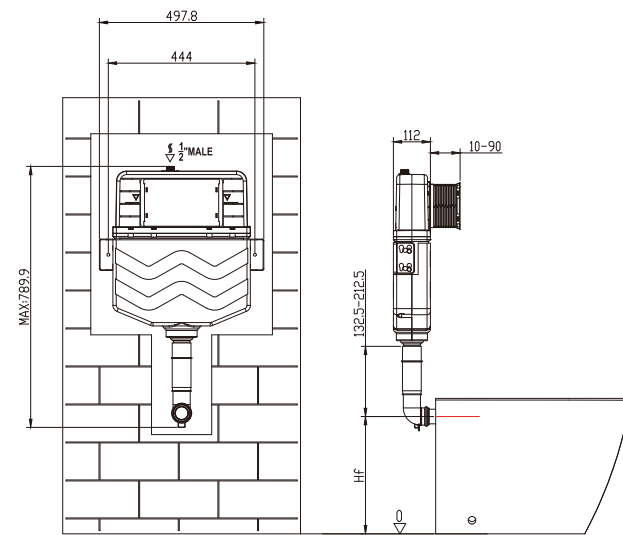

options of flush plate

CJ501 CJ502 CJ508

Touchless Flushing

CJ549 CJ550

CJ529

CJ794
Universal Concealed Cistern without Frame

CJ732
Exposed Cistern

- * Size(mm): 420x390x135mm
- * Flush volume: 4L to 9L, adjustable
- * Quiet flushing
- * ABS cistern tank
- * Adjustable fixing distance: 202mm-340mm
- * Water connection on the left, right and in the middle at the back