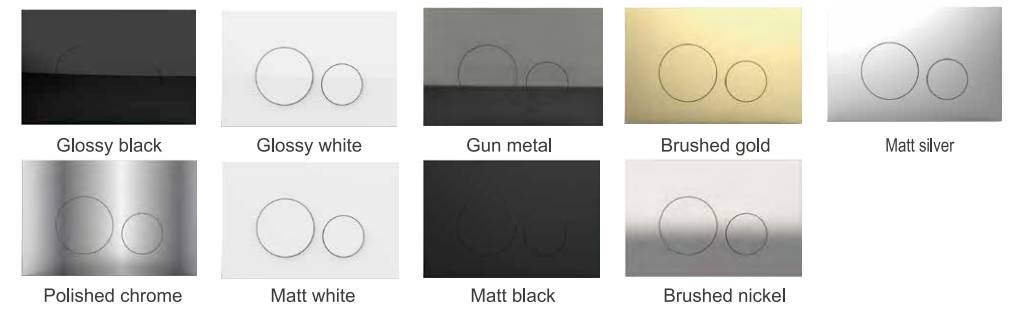

Flush Plates for Pneumatic Concealed Cistern