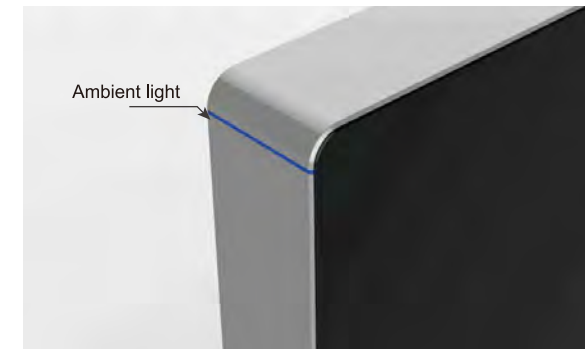

Cabinet cistern

Auto Flush Multi-functions CJ806

More luxury and intelligent experience

Silver painted top cover, removable, easy for valves maintenance.

Aluminum side frame with high resistance to corrosion.

Tempered glass with edge embedded around the top cover and side frame, looks more neat.

HDPE tank, with high strength and anti-aging performance.

Steel galvanized inside frame with corrosion resistance and strong enough for a loading of 400kg.

Adjustable heights to fit various toilets, available for both wall-hung and back-to-wall toilets.