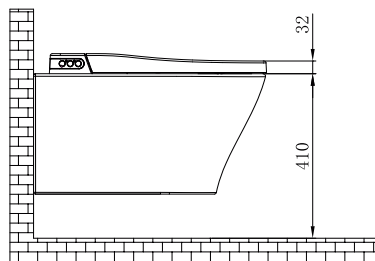

E435

Integrated Intelligent Bidet

Dimension 581 X 370 X 350mm

Remote control: D81-04,D81-06

Detailed work, perfect creation

Wall Hung Version

E435

Integrated Intelligent Bidet

Dimension 698 X 370 X 760 mm

Remote control: D81-04,D81-06

Floor-standing Version

Temperature Indicator

- > Vacant: Room Temperature
- > Be Seated: Seat Temperature
- > In Washing Process: Water Temperature
- > In Drying Process: Air Temperature