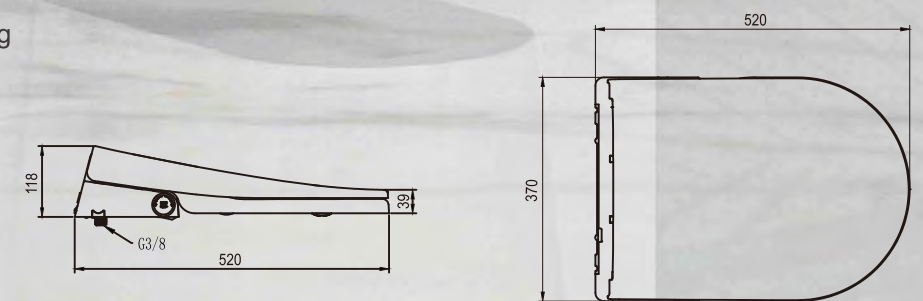

Dimension 521 X 384 X 106 mm

Remote control: D81-02

Technical Drawing

Intelligence chose, Pleasure endowed

E553

Intelligent Bidet Seat

Dimension 520 X 384 X 119 mm

Remote control: D81-03

Varieties:

E553-0141

Dimension 520 X 370 X 119 mm
Remote control: D81-03, D81-05

E553-0121

Dimension 520 X 384 X 119 mm
Remote control: D81-03

Technical Drawing

E554

Intelligent Bidet Seat

Dimension 492 X 370 X120 mm

Remote control: D81-02

Varieties:

E554

Dimension 490 X 370 X 120 mm

Remote control: D81-02

E554-0021

Dimension 494 X 370 X 123 mm