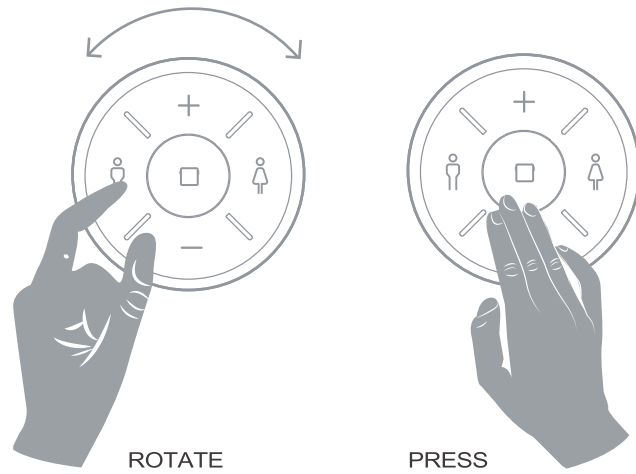

Absolutely Discreet Elegance

Pure and Fuss-free Design