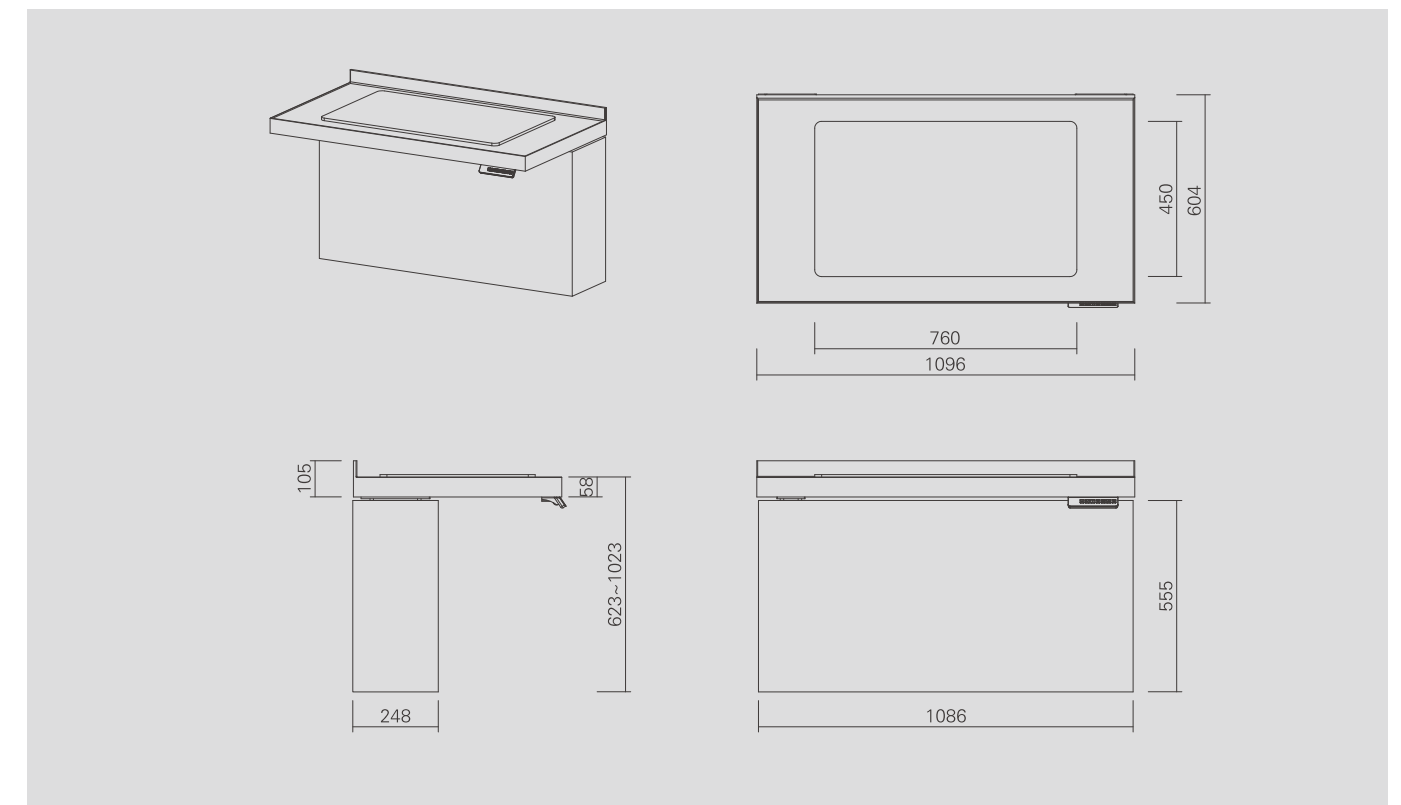

Electric Kitchen Hearth Lifter

Adjustable Height Range: 0~400mm

The distance between the top of the kitchen hearth and the ground is 623~1023mm

Max load for each side of lifting pillar : 200 KG

Overload protection is equipped in the hearth lifter

Material:

Lifting pillar Frame : Aluminum Alloy

Decorative Board : multi-layer solid wooden boards

Hearth frame : Aluminum Alloy

Face Board: Artificial Stone

Operation Panel

Operation panel is set on the right side of the hearth

Operation panel can display the current height (on the blank side of panel), and can also set the highest and lowest position;

Operation panel has 4 preset heights, and the frequently-used height can be memorized by pressing the M key