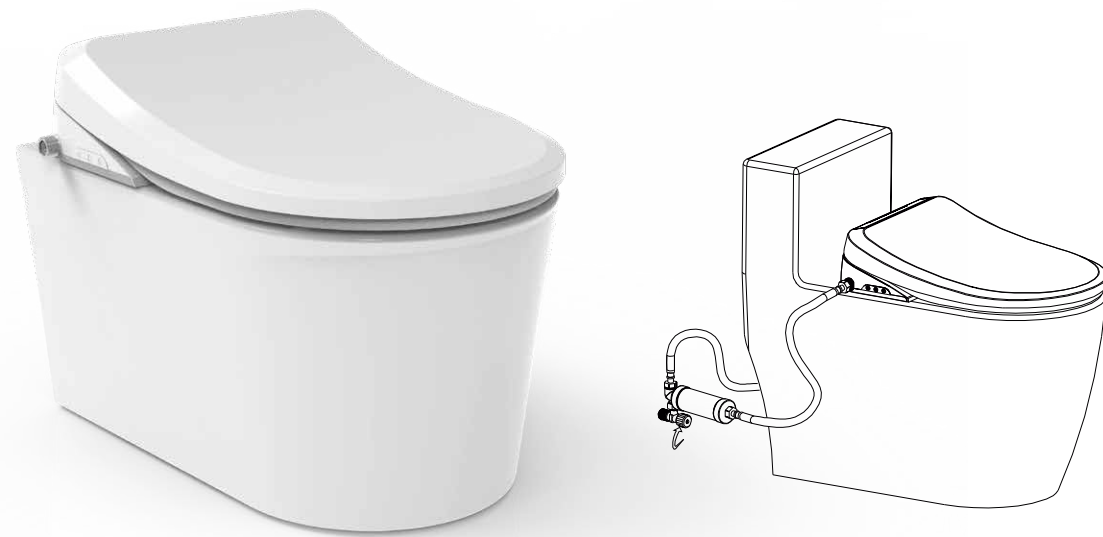

Remote control: D81-02

Intelligent Bidet, Smarter Life

Technical Drawing

E560

Intelligent Bidet Seat

Dimension 520 X 369 X121 mm

Remote control: D81-10

Technical Drawing

WATER AND POWER SOLUTIONS FOR INTELLIGENT BIDETS

Mode I: Side Water Inlet & Back Power Supply

Mode II: Bottom Water Inlet & Bottom Power Supply

2 extra pre-drilled holes

Advantage: More compatibility

- Can match with users' existing ceramic