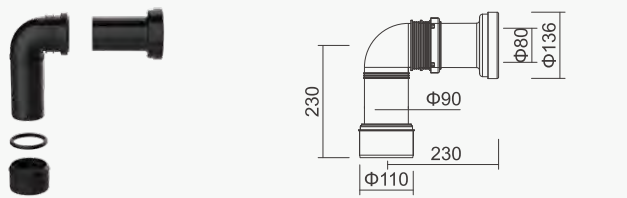

J324
Flush bend set
PVC $\Phi 90 / \Phi 110$