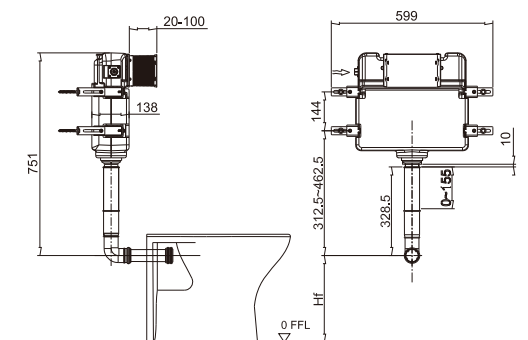

Universal Concealed Cistern
CJ722 for front or top operation

Thickness of cistern 135mm, height 820mm
Adjustable dual flush valve: 3/4.5L, 3/6L, 4/7L
Water supply connection G 1/2"