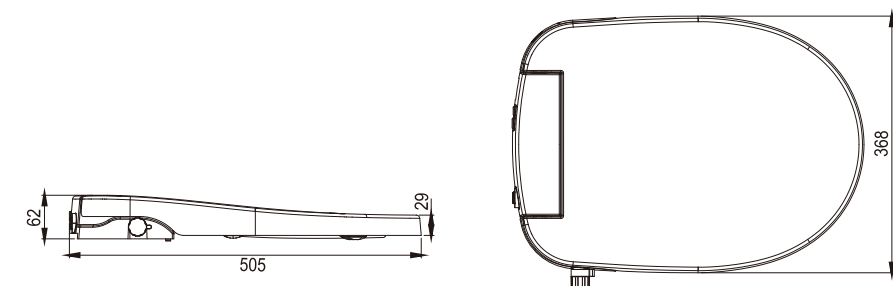

Technical Drawing