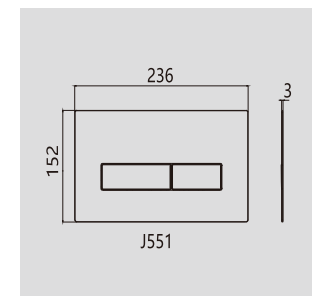

Thickness of cistern 120mm, height 1100mm, width 350mm
Adjustable dual flush valve:3/4.5L, 3/6L,4/7L
Water supply connection G 1/2"
HDPE outlet bend

Universal Frame for Wall-hung WC CJ706 for front operation

Thickness of cistern 90mm, height 1160mm
Adjustable dual flush valve:3/4.5L, 3/6L,4/7L
Water supply connection G 1/2"
HDPE outlet bend

Flush Plates for Mechanical Concealed Cistern

Pneumatic slim concealed flushing cistern