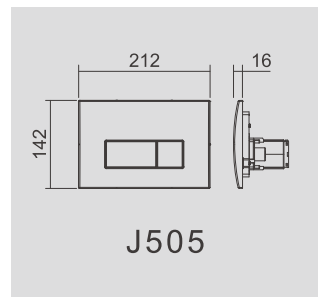

Flush Plates for Pneumatic Concealed Cistern