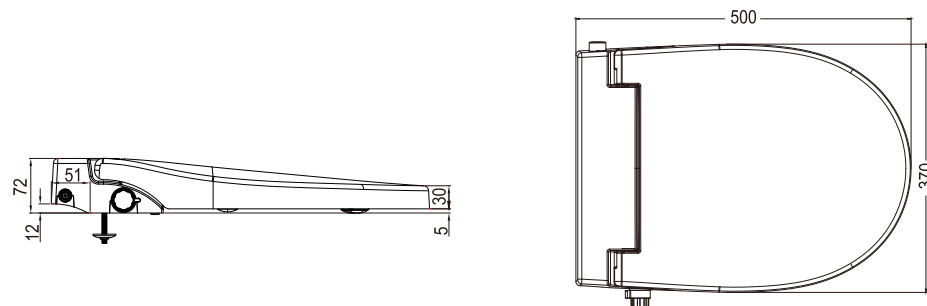

F221
Non-electric Bidet Seat

Technical Drawing

F330

Non-electric Bidet Seat

The integral thermostatic valve provides you with a pleasant experience of warm water bidet.

Technical Drawing

Slim as a shuttle
Ultra-thin design brings more glamour