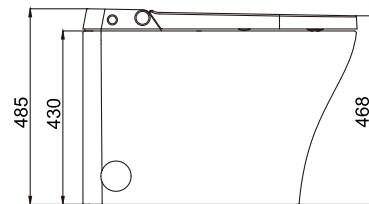

Technical Drawing

One for All
Smart bidet toilet with in-tank
Pleasant washing experience
Quiet and powerful flushing