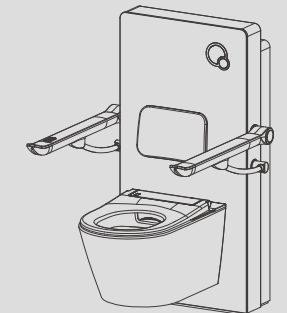

Electric Toilet Lifter CL003

Floor Drainage

Wall Drainage