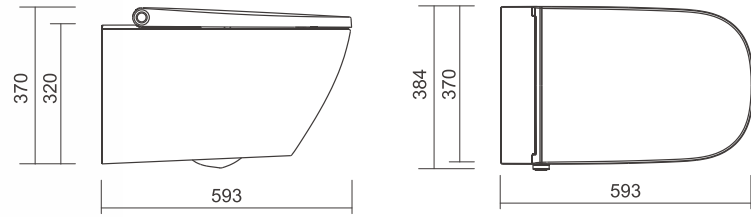

Integrated Intelligent Bidet

Dimension 593 X 384 X 459 mm

Remote control: D81-01, D81-02, D81-03

Wall Hung Version

Floor-standing Version

Technology Creates Fashion

Intelligent bidet with touchless flushing system, a perfect solution for modern bathroom

E401

Integrated Intelligent Bidet

Dimension 593 X 384 X 370 mm

Remote control: D81-01, D81-02, D81-03

Wall Hung Version

Floor-standing Version

Advanced Technology Lights Your Bathroom

No Awkwardness in Bathroom. Light Your Mood and Soothe Your Mind.