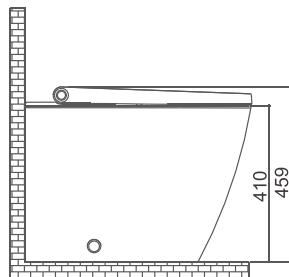

Integrated Intelligent Bidet

Dimension 593 X 384 X 459 mm

Remote control: D81-01, D81-02, D81-03

Wall Hung Version

Floor-standing Version

Technology Creates Fashion

Intelligent bidet with touchless flushing system, a perfect solution for modern bathroom

E401

Integrated Intelligent Bidet

Dimension 593 X 384 X 370 mm

Remote control: D81-01, D81-02, D81-03

Wall Hung Version

Floor-standing Version

Advanced Technology Lights Your Bathroom

No Awkwardness in Bathroom. Light Your Mood and Soothe Your Mind.