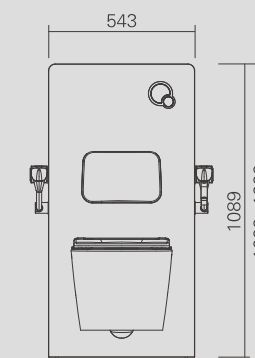

Electric Toilet Lifter CL003

Floor Drainage

Wall Drainage