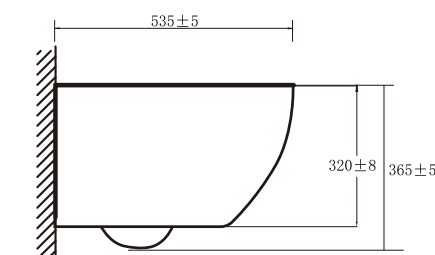

Technical Drawing: