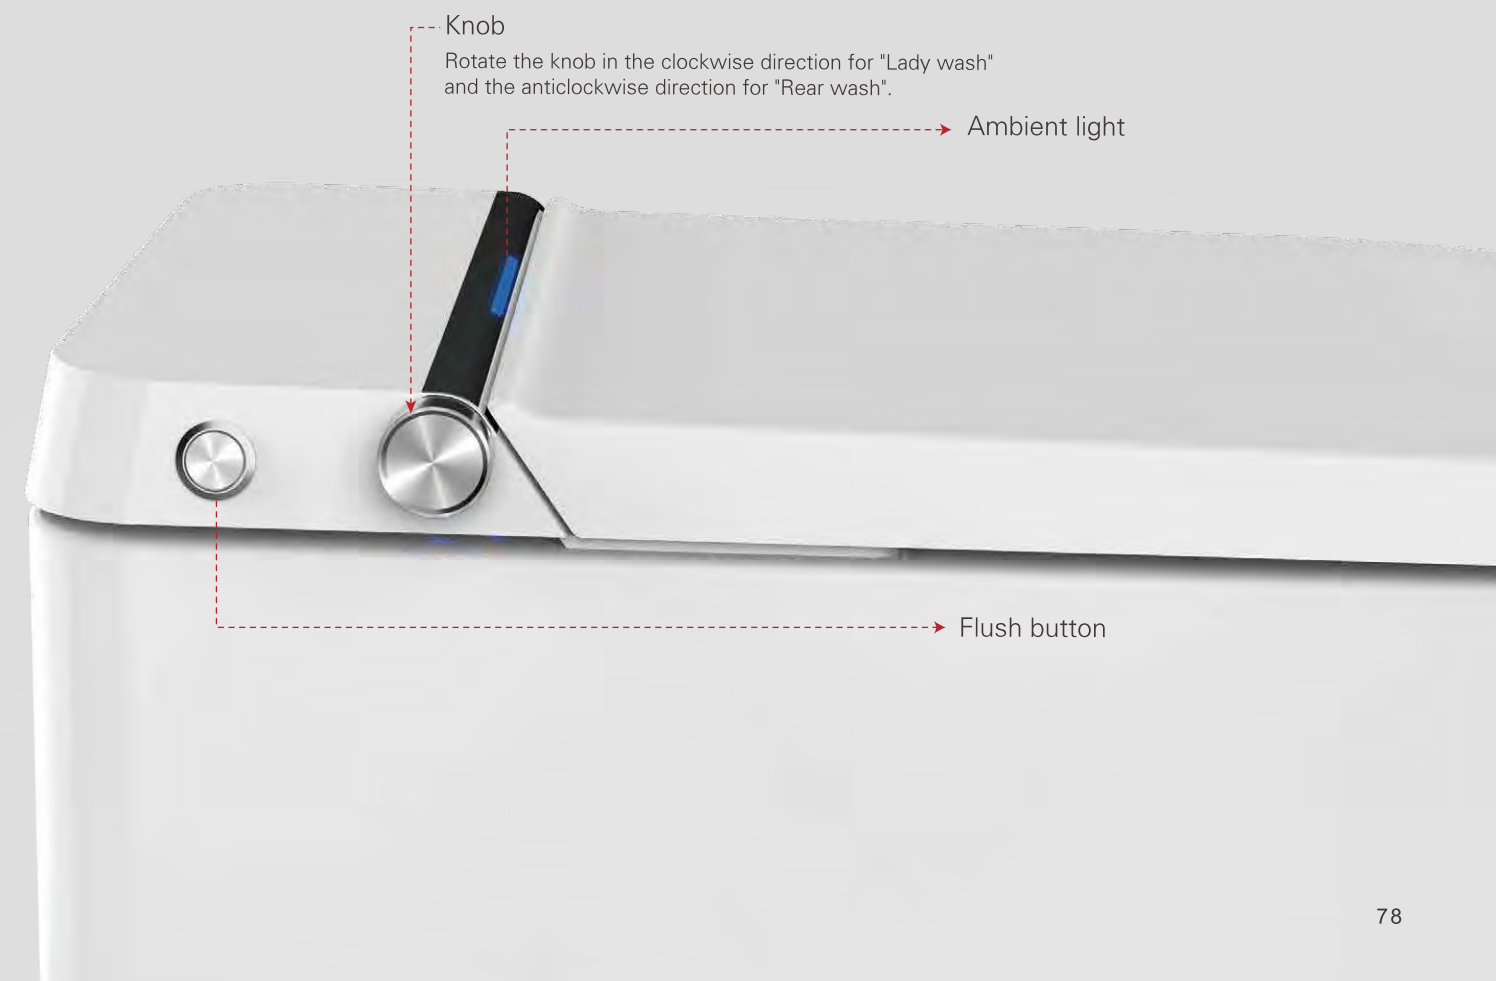

Absolutely Discreet Elegance

Pure and Fuss-free Design