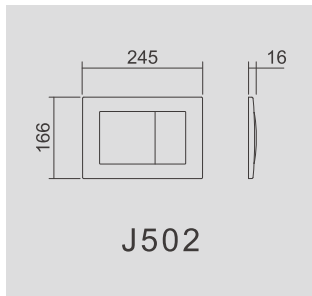

Thickness of cistern 120mm, height 1100mm, width 350mm
Adjustable dual flush valve:3/4.5L, 3/6L,4/7L
Water supply connection G 1/2"
HDPE outlet bend

Universal Frame for Wall-hung WC CJ706 for front operation

Thickness of cistern 90mm, height 1160mm
Adjustable dual flush valve:3/4.5L, 3/6L,4/7L
Water supply connection G 1/2"
HDPE outlet bend

Flush Plates for Mechanical Concealed Cistern

Pneumatic slim concealed flushing cistern