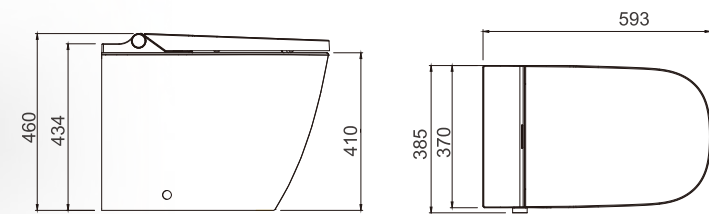

Floor-standing Version