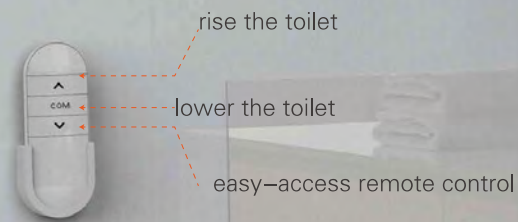

Supplied with concealed cistern, saving more space for bathroom

Intelligent bidet:

Supplied with integrated bidet with side control buttons provides more convenience, comfort, and hygiene
Applicable for both floor drainage and wall drainage, and the sewage pipe and flushing pipe are made of flexible rubber pipe.