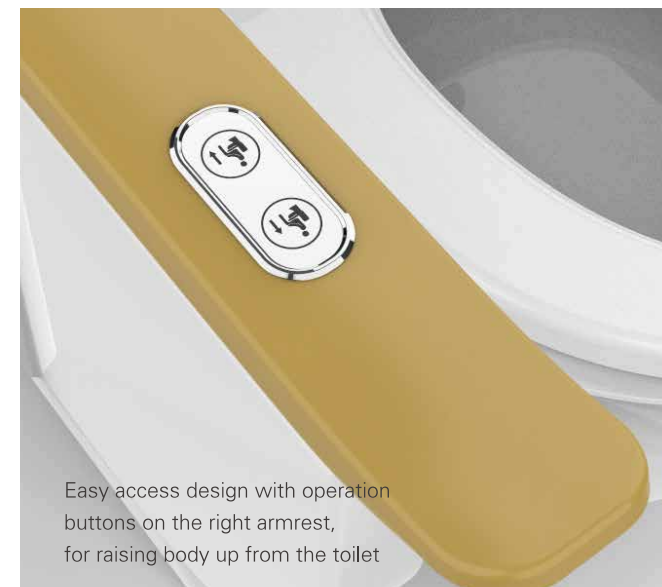

Electric Toilet Booster CL002

Effort-saving solution with adjustable toilet height and position to raise body up from the toilet

Technical Drawing

Can be supplied with intelligent bidet, providing the most care and convenience.

Easy access design with operation buttons on the right armrest, for raising body up from the toilet

Intelligent Bidet with side control buttons, convenient for operation

Tilted

Adjustable height of support on the ground suitable for different height of floor-standing and wall-hung toilets