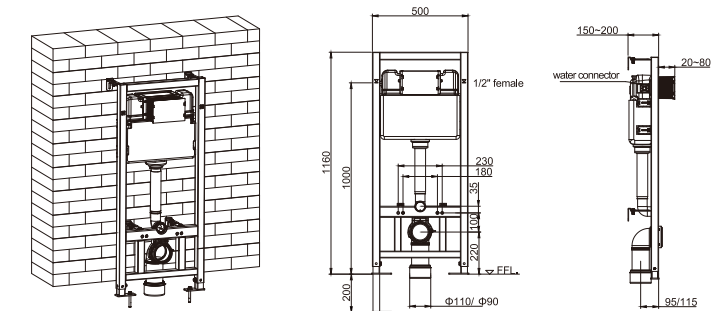

Universal Frame for Wall-hung WC
CJ721 for front operation

Range option for front operated
Thickness of cistern 135mm, height 1160mm
Adjustable dual flush valve: 3/4.5L, 3/6L, 4/7L
HDPE outlet bend