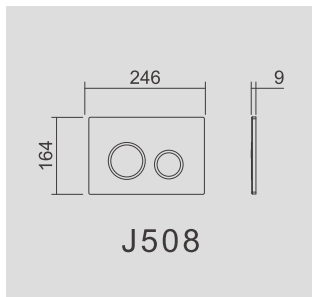

Thickness of cistern 120mm, height 1100mm, width 350mm
Adjustable dual flush valve:3/4.5L, 3/6L,4/7L
Water supply connection G 1/2"
HDPE outlet bend

Universal Frame for Wall-hung WC CJ706 for front operation

Thickness of cistern 90mm, height 1160mm
Adjustable dual flush valve:3/4.5L, 3/6L,4/7L
Water supply connection G 1/2"
HDPE outlet bend

Flush Plates for Mechanical Concealed Cistern

Pneumatic slim concealed flushing cistern