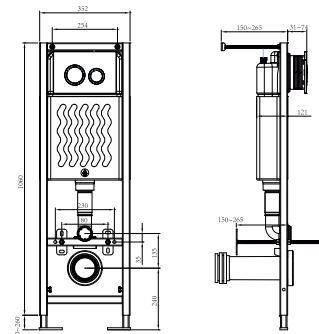

Universal Concealed Cistern CJ703 for front operation