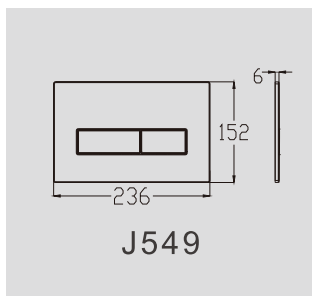

Thickness of cistern 120mm, height 1100mm, width 350mm
Adjustable dual flush valve:3/4.5L, 3/6L,4/7L
Water supply connection G 1/2"
HDPE outlet bend

Universal Frame for Wall-hung WC CJ706 for front operation

Thickness of cistern 90mm, height 1160mm
Adjustable dual flush valve:3/4.5L, 3/6L,4/7L
Water supply connection G 1/2"
HDPE outlet bend

Flush Plates for Mechanical Concealed Cistern

Pneumatic slim concealed flushing cistern