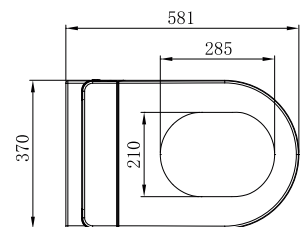

Dimension 593 X 370 X 350 mm

Remote control: D81-01, D81-02, D81-03

Wall Hung Version

Floor-standing Version

Originality unparalleled.
Intimate warmth, unique experience.

E423

Integrated Intelligent Bidet

Dimension 593 X 370 X 350 mm

E435

Integrated Intelligent Bidet

Dimension 581 X 370 X 350mm

Remote control: D81-04,D81-06

Detailed work, perfect creation

Wall Hung Version

E435

Integrated Intelligent Bidet

Dimension 698 X 370 X 760 mm

Remote control: D81-04,D81-06

Floor-standing Version

Temperature Indicator

- > Vacant: Room Temperature
- > Be Seated: Seat Temperature
- > In Washing Process: Water Temperature
- > In Drying Process: Air Temperature