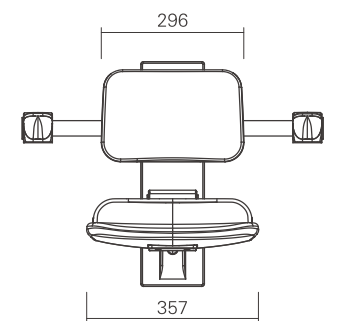

Foldable Wall Hung Shower Seat
Free lifted armrest and seat to make the optimum use of available space
Different heights for armrest and backrest to ensure the best using experience
A new solution for the coexist of comfort and limited space

Shower Seat CL001

Max. load for armrest (each side):100 kgs

Max. load for shower seat:160 kgs

Material :

Backrest and Shower seat: PU soft material with multi-layer
Armrest: PP with steel support inside