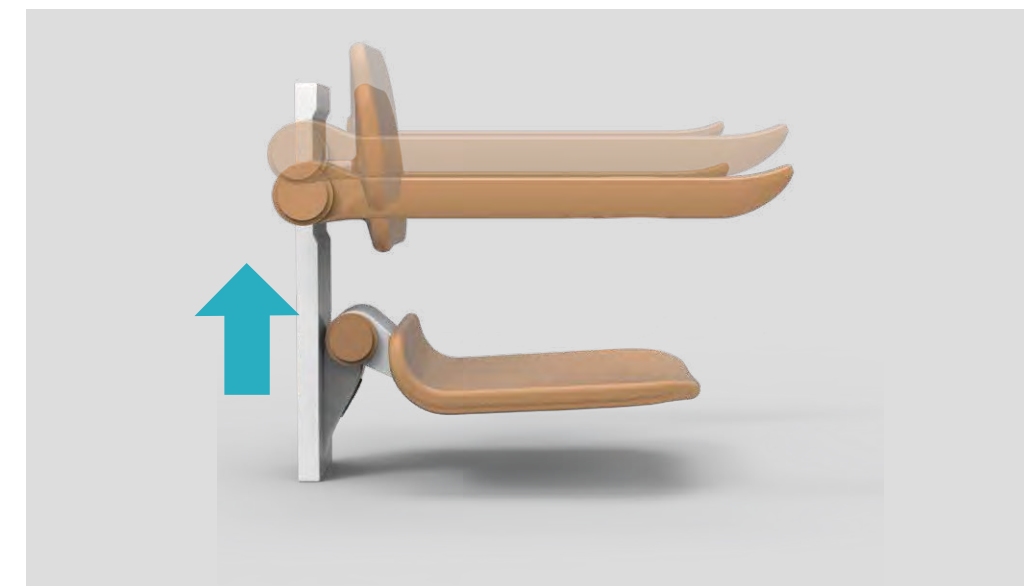

Foldable Wall Hung Shower Seat
Free lifted armrest and seat to make the optimum use of available space
Different heights for armrest and backrest to ensure the best using experience
A new solution for the coexist of comfort and limited space

Shower Seat CL001

Max. load for armrest (each side):100 kgs

Max. load for shower seat:160 kgs

Material :

Backrest and Shower seat: PU soft material with multi-layer
Armrest: PP with steel support inside