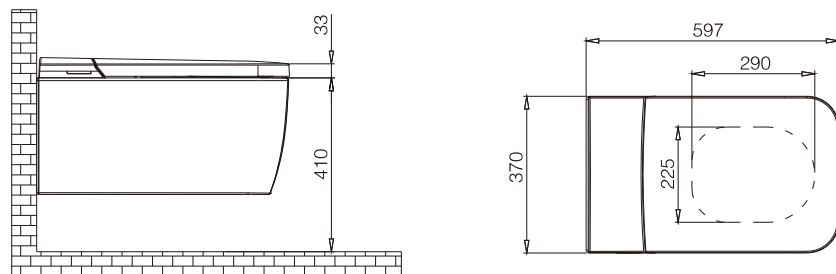

E452

Integrated Intelligent Bidet

Dimension 565 X 368 X 347 mm

Remote control: D81-03

Technical Drawing

E453

Integrated Intelligent Bidet

Dimension 585 X 370 X 360 mm

Remote control: D81-03

Individually designed technical unit is easily taken out for maintenance, and Seat & Cover still remains for use.

Technical Drawing

E436

Integrated Intelligent Bidet

Dimension 597 X 370 X 323 mm

Remote control: D81-04,D81-06

Technical Drawing

E991

Integrated Intelligent Bidet Eco

Dimension 595 X 370 X 343 mm

Remote control: D81-04,D81-06

Technical Drawing

E800