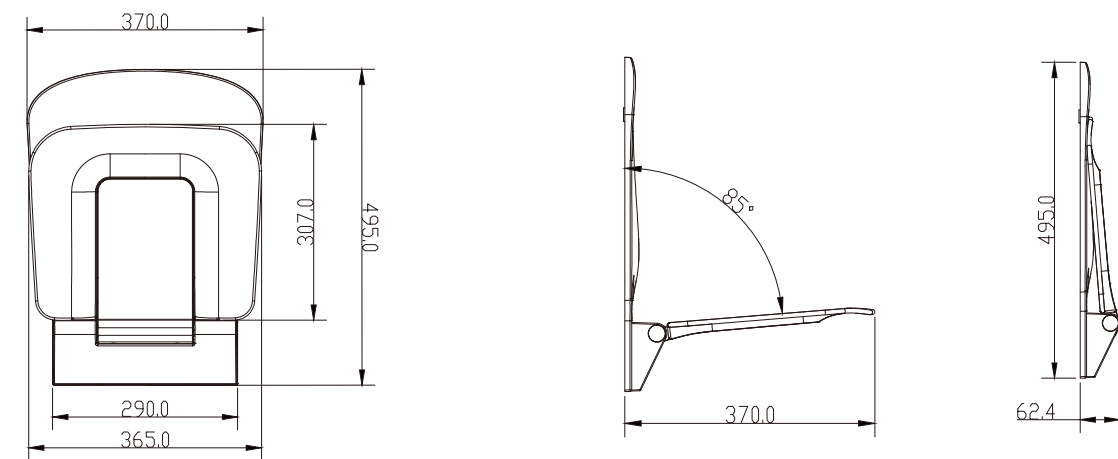

Aluminium alloy support, excellent strength, easy to bear 200KG

Affordable luxury model

Shower seat with back-rest F306NB

A range of care products designed for care homes,
care institutions and public full floor accessible
toilets for individuals with restricted mobility and disabilities