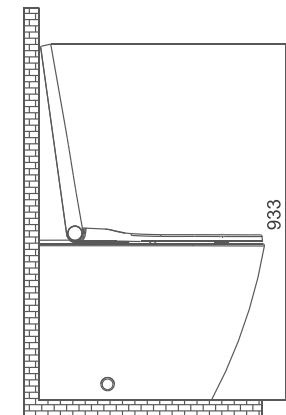

Integrated Intelligent Bidet

Dimension 593 X 384 X 459 mm

Remote control: D81-01, D81-02, D81-03

Wall Hung Version

Floor-standing Version

Technology Creates Fashion

Intelligent bidet with touchless flushing system, a perfect solution for modern bathroom

E401

Integrated Intelligent Bidet

Dimension 593 X 384 X 370 mm

Remote control: D81-01, D81-02, D81-03

Wall Hung Version

Floor-standing Version

Advanced Technology Lights Your Bathroom

No Awkwardness in Bathroom. Light Your Mood and Soothe Your Mind.