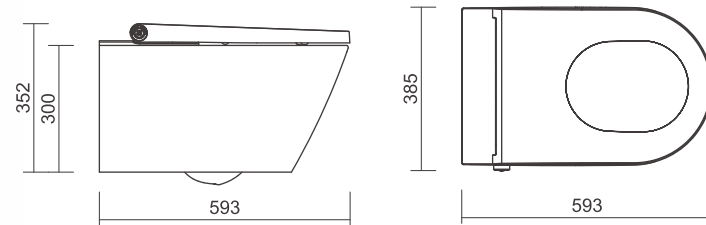

E410

Integrated Intelligent Bidet

Dimension 593 X 385 X 352 mm

Remote control: D81-01, D81-02, D81-03

Wall Hung Version

Floor-standing Version

Technology Creates Fashion

E400 plus, more luxury experience.
Optional heating seat provides warmth and comfort.
Descaling ensures lasting and high performance.