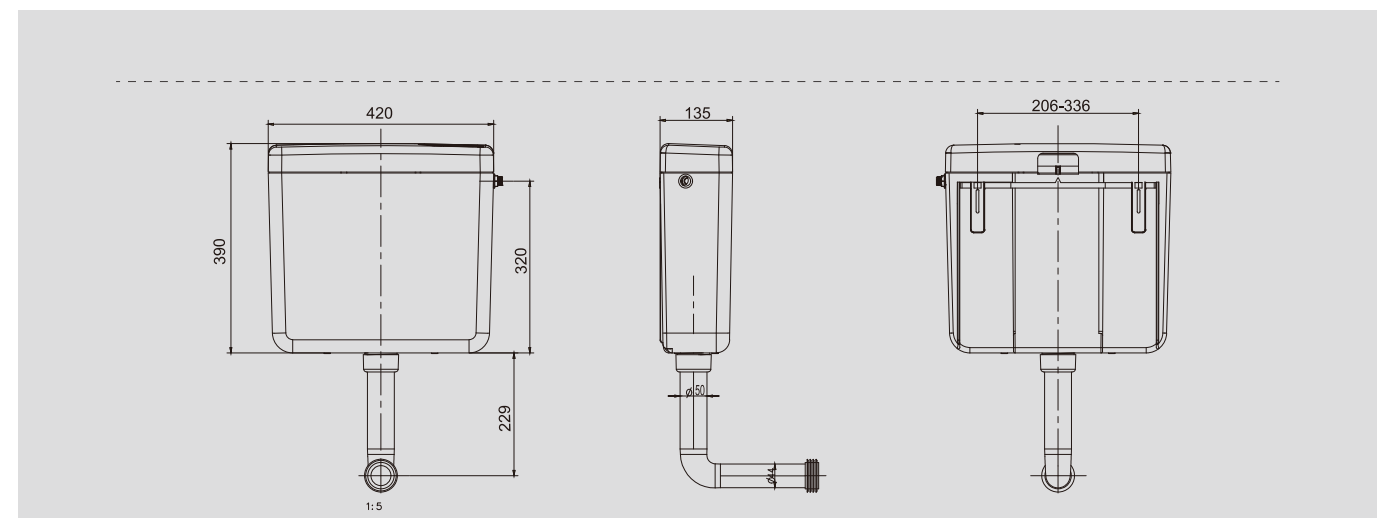

options of flush plate

CJ501 CJ502 CJ508

Touchless Flushing

CJ549 CJ550

CJ529

CJ794
Universal Concealed Cistern without Frame

CJ732
Exposed Cistern

- * Size(mm): 420x390x135mm
- * Flush volume: 4L to 9L, adjustable
- * Quiet flushing
- * ABS cistern tank
- * Adjustable fixing distance: 202mm-340mm
- * Water connection on the left, right and in the middle at the back