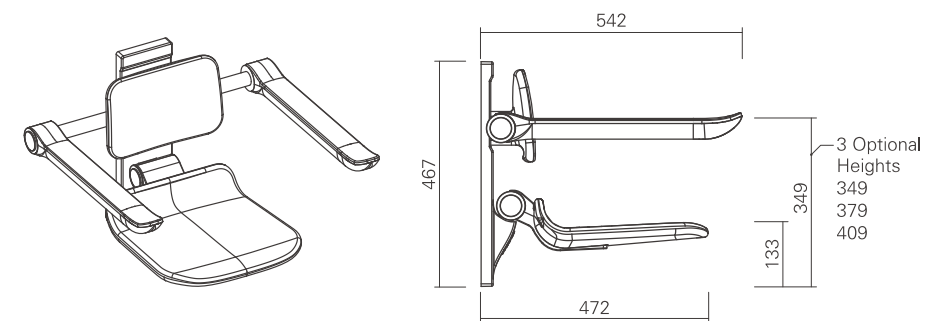

Foldable Wall Hung Shower Seat
Free lifted armrest and seat to make the optimum use of available space
Different heights for armrest and backrest to ensure the best using experience
A new solution for the coexist of comfort and limited space

Shower Seat CL001

Max. load for armrest (each side):100 kgs

Max. load for shower seat:160 kgs

Material :

Backrest and Shower seat: PU soft material with multi-layer
Armrest: PP with steel support inside