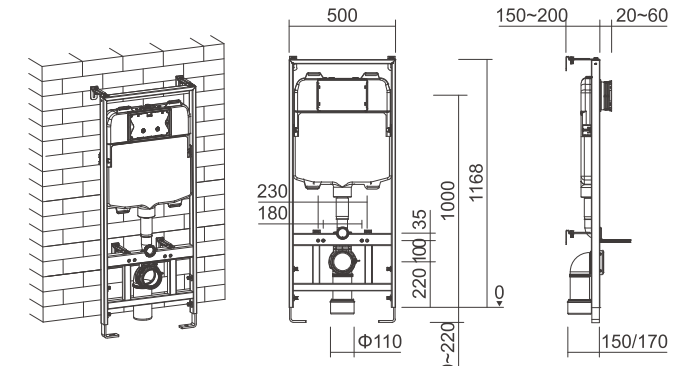

Mechanical slim concealed flushing cistern

Universal Frame for Wall-hung WC CJ701 for front operation

Thickness of cistern 90mm, height 1160mm
Adjustable dual flush valve:3/4.5L, 3/6L,4/7L
Water supply connection G 1/2"
HDPE outlet bend