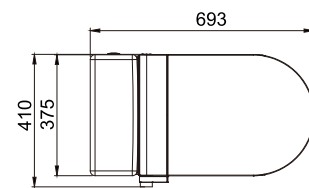

E450

Integrated Intelligent Bidet

Dimension 580 X 370 X 355 mm

Remote control: D81-04,D81-06

Wall Hung Version

E450

Integrated Intelligent Bidet

Dimension 693 X 375 X 780 mm

Remote control: D81-04,D81-06

Floor-standing Version

E451

Integrated Intelligent Bidet

Dimension 580 X 370 X 360mm

Remote control: D81-04,D81-06

Wall Hung Version

E451