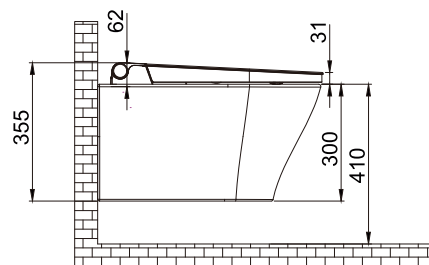

E450

Integrated Intelligent Bidet

Dimension 580 X 370 X 355 mm

Remote control: D81-04,D81-06

Wall Hung Version

E450

Integrated Intelligent Bidet

Dimension 693 X 375 X 780 mm

Remote control: D81-04,D81-06

Floor-standing Version

E451

Integrated Intelligent Bidet

Dimension 580 X 370 X 360mm

Remote control: D81-04,D81-06

Wall Hung Version

E451