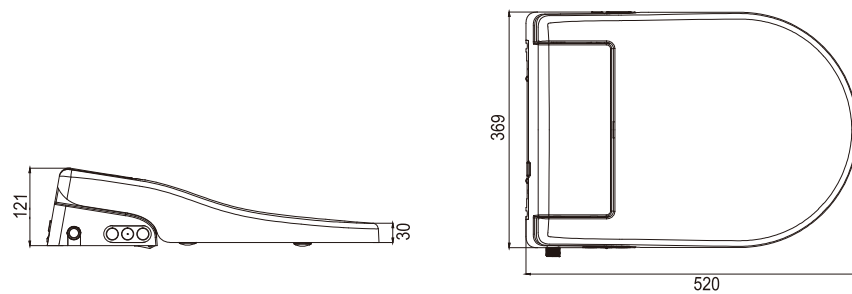

Dimension 492 X 370 X120 mm

Remote control: D81-02

Varieties:

E554

Dimension 490 X 370 X 120 mm

Remote control: D81-02

E554-0021

Dimension 494 X 370 X 123 mm

Remote control: D81-02

Intelligent Bidet, Smarter Life

Technical Drawing

E560

Intelligent Bidet Seat

Dimension 520 X 369 X121 mm

Remote control: D81-10

Technical Drawing