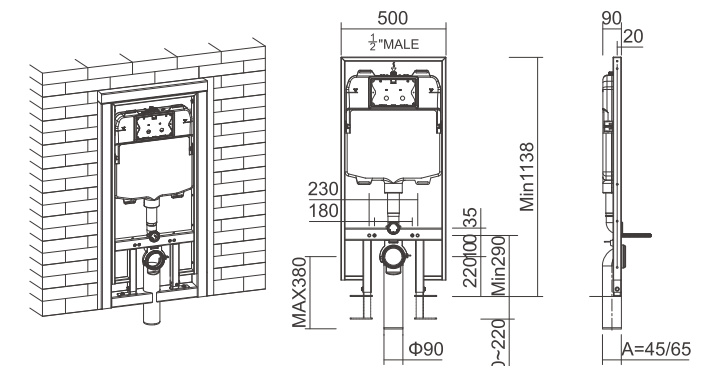

Mechanical slim concealed flushing cistern

Universal Frame for Wall-hung WC CJ701 for front operation

Thickness of cistern 90mm, height 1160mm
Adjustable dual flush valve:3/4.5L, 3/6L,4/7L
Water supply connection G 1/2"
HDPE outlet bend

Universal Frame for Wall-hung WC CJ708 for front operation

Thickness of cistern 90mm, height 1160mm
Adjustable dual flush valve:3/4.5L, 3/6L,4/7L
Water supply connection G 1/2"
HDPE outlet bend

Universal Frame for Wall-hung WC CJ726 for front operation