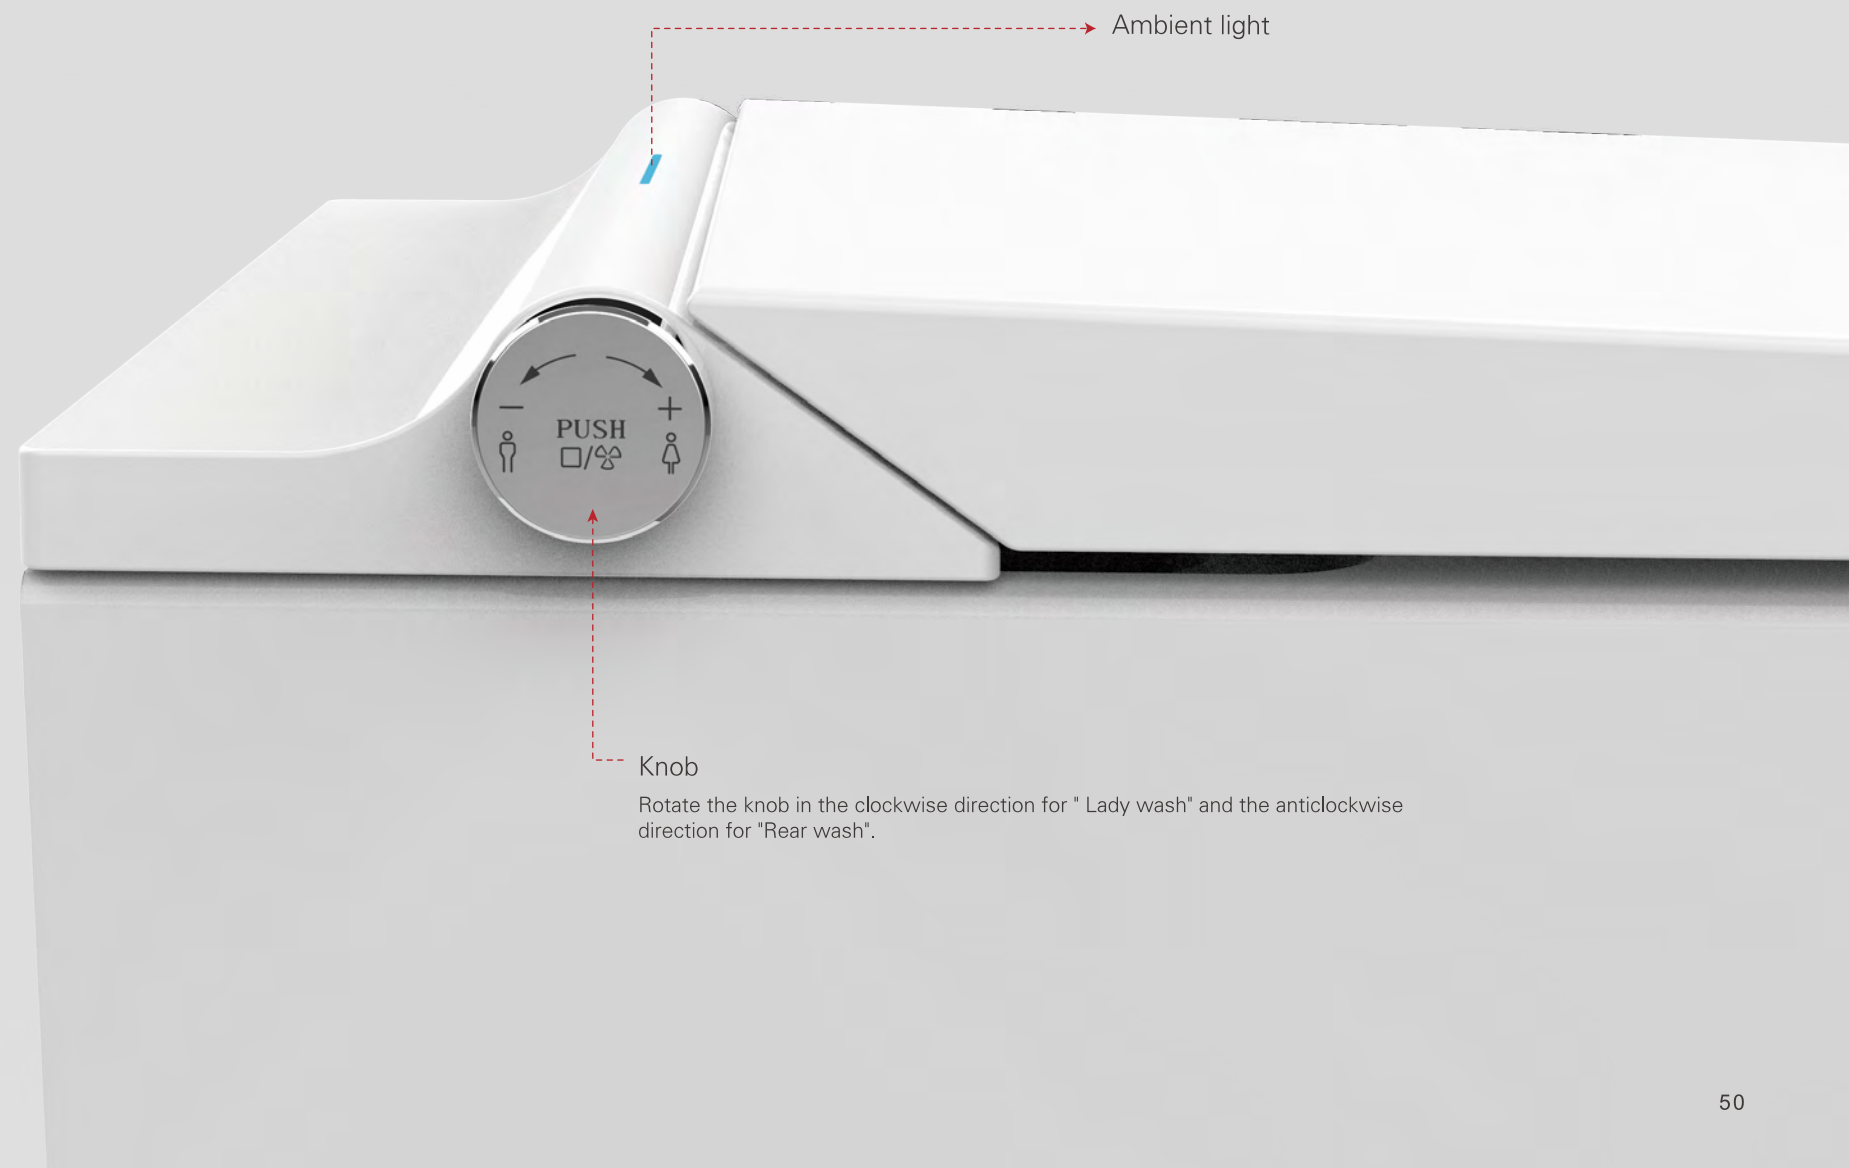

Dimension 593 X 370 X 350 mm

Remote control: D81-01, D81-02, D81-03

Wall Hung Version

Floor-standing Version

Originality unparalleled.
Intimate warmth, unique experience.

E423

Integrated Intelligent Bidet

Dimension 593 X 370 X 350 mm

Remote control: D81-01, D81-02, D81-03

Wall Hung Version

Floor-standing Version

Intelligent Touch

Touch it , Love it

Rear Wash

Designed to meet thorough cleansing needs. Rear wash uses a soft peripheral and focused center stream on the body maximising cleaning efficacy.

Lady Wash

Lady wash supplies a more generous and gentler cleansing stream for rinsing with care.

Ambient light

Knob

Rotate the knob in the clockwise direction for "Lady wash" and the anticlockwise direction for "Rear wash".

E435

Integrated Intelligent Bidet

Dimension 581 X 370 X 350mm

Remote control: D81-04,D81-06

Detailed work, perfect creation

Wall Hung Version

E435

Integrated Intelligent Bidet