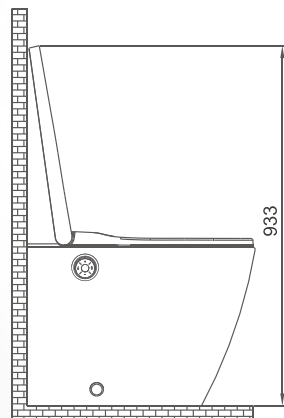

E402

Integrated Intelligent Bidet

Dimension 593 X 396 X 459 mm

Remote control: D81-01, D81-02, D81-03

Wall Hung Version

Floor-standing Version

Different Color Different Style
Stylish front glass cabinet cisterns to achieve gorgeous transformation of the bathroom

E403

Integrated Intelligent Bidet

Dimension 593 X 396 X 370 mm

Remote control: D81-01, D81-02, D81-03

Wall Hung Version

Floor-standing Version

Concentrated Attention to Details

Convenient operation for all users
Characteristic functions to satisfy your needs