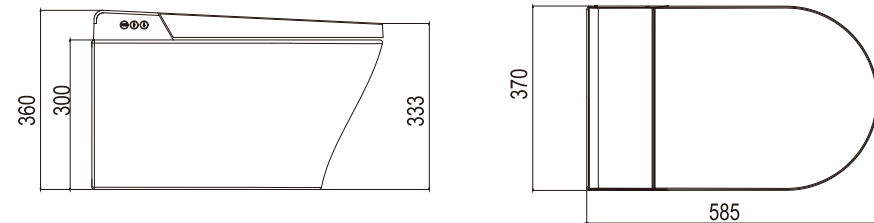

Technical Drawing