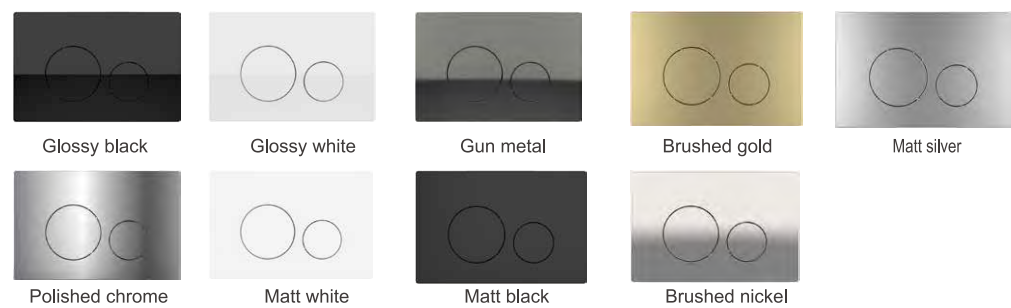

Flush Plates for Pneumatic Concealed Cistern