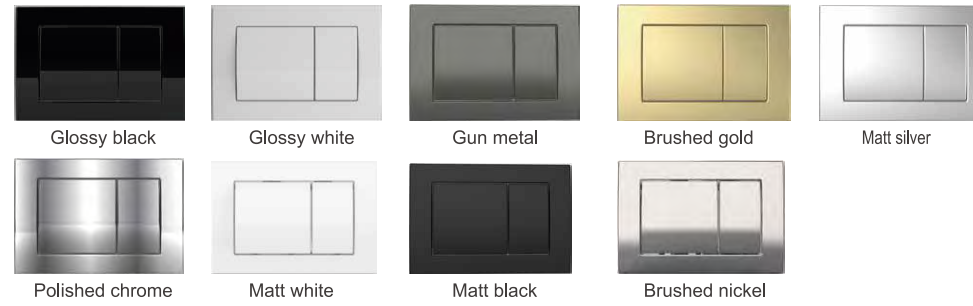

Flush Plates for Mechanical Concealed Cistern