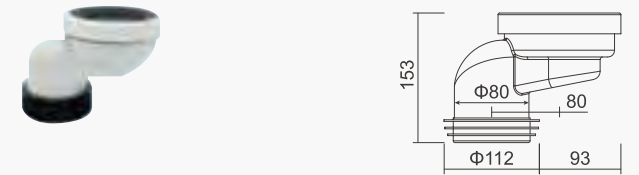

2250100-01-1
Eccentric pipe set
PVC $\Phi 88 / \Phi 112$