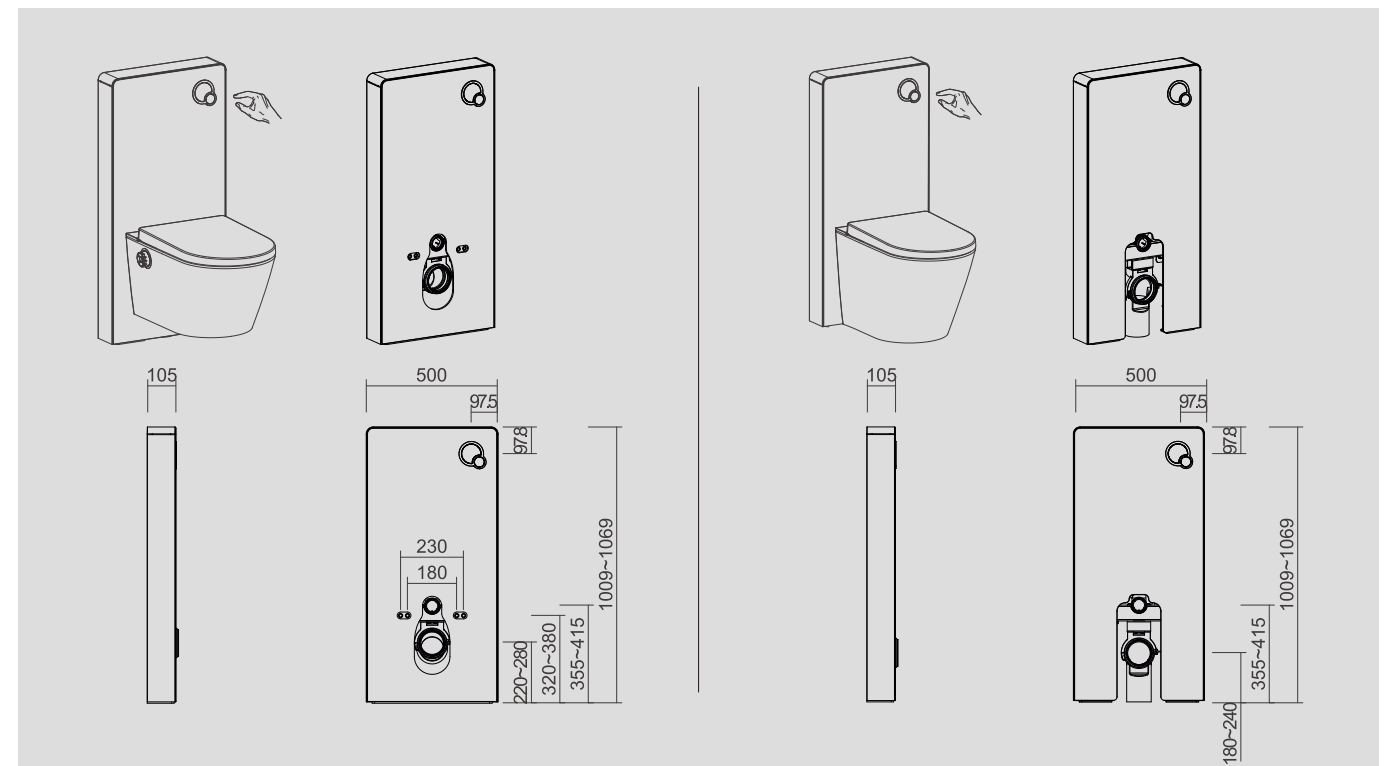

Cabinet cistern

Pneumatic Cabinet Cistern CJ806

Wave hand above the indicated spot on the right corner of the top glass to activate dual flush ;

Magnetic lock for top glass cover, removable, easy for tank maintenance;

Removable front glass for easy installation;

Tempered glass with anti-explosion film provides more safety and confidence;

HDPE tank, with high strength and anti-aging performance;

Galvanized frame with strong anti-corrosion performance; with loading capacity of 400kgs in accordance of CE standard;