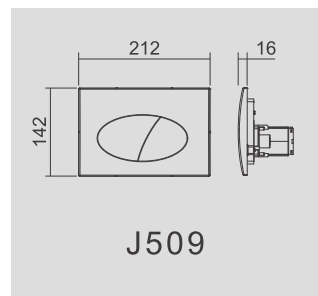

Flush Plates for Pneumatic Concealed Cistern