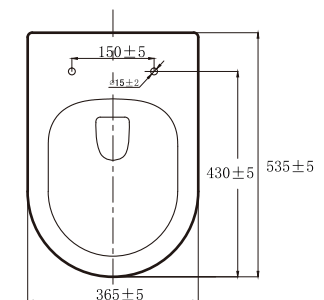

Technical Drawing: