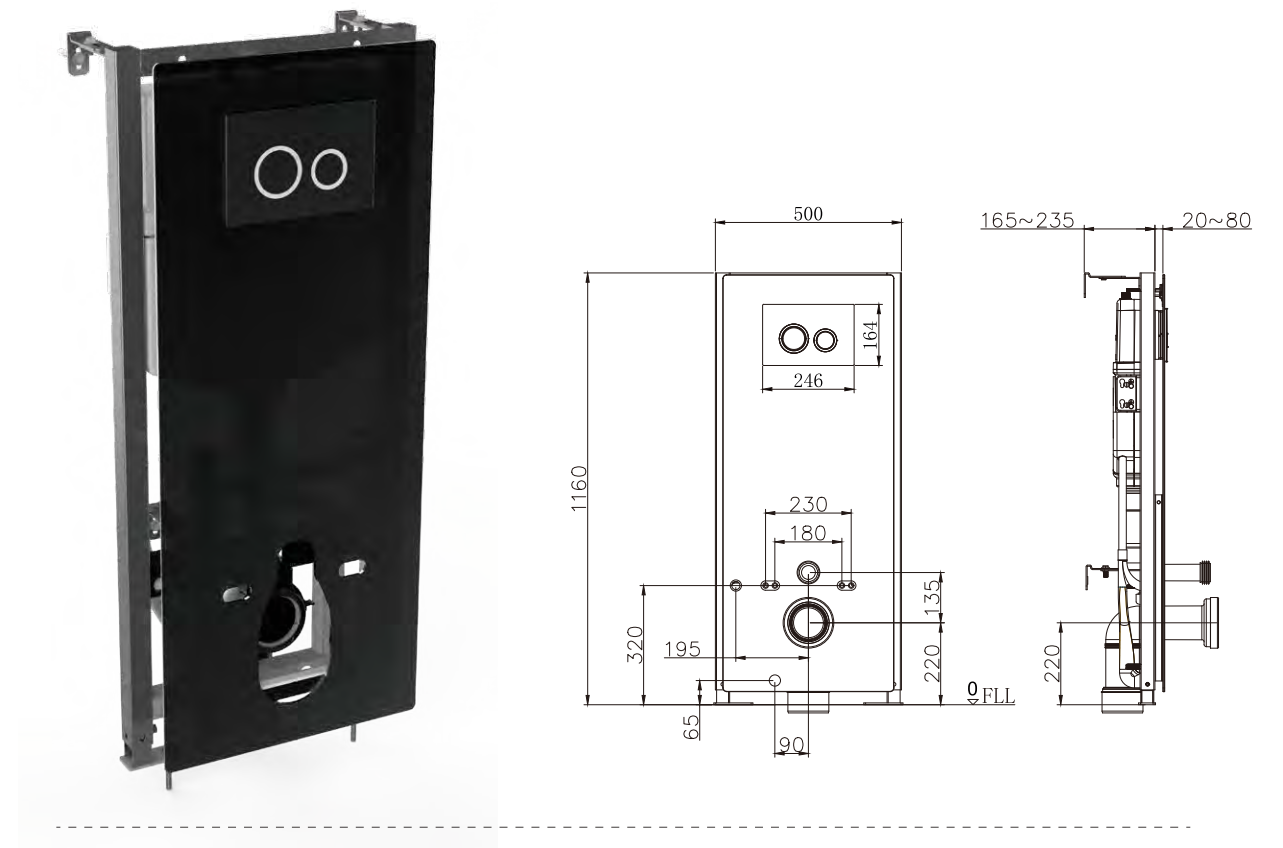

options of flush plate

Touchless Flushing

CJ794
Universal Frame with Front Glass