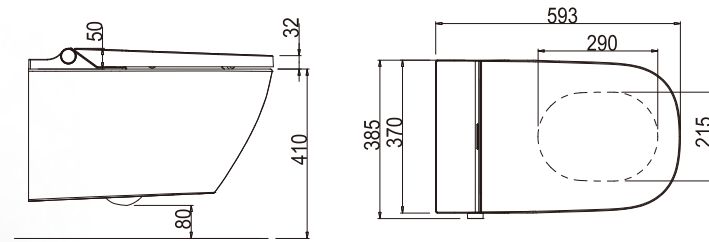

E423

Integrated Intelligent Bidet

Dimension 593 X 370 X 350 mm

Remote control: D81-01, D81-02, D81-03

Wall Hung Version