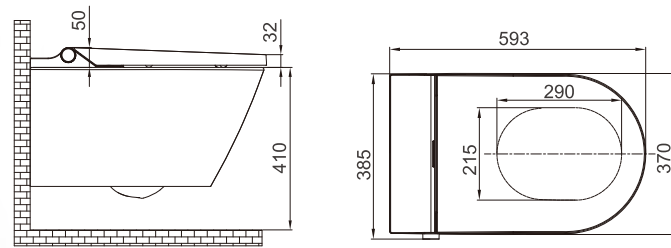

E410

Integrated Intelligent Bidet

Dimension 593 X 385 X 352 mm

Remote control: D81-01, D81-02, D81-03

Wall Hung Version

Floor-standing Version

Technology Creates Fashion

E400 plus, more luxury experience.
Optional heating seat provides warmth and comfort.
Descaling ensures lasting and high performance.

E412

Integrated Intelligent Bidet

Dimension 593 X 370 X 459 mm

Remote control: D81-01, D81-02, D81-03

Wall Hung Version

Floor-standing Version

E420

Integrated Intelligent Bidet

Dimension 593 X 370 X 350 mm

Remote control: D81-01, D81-02, D81-03

Wall Hung Version

Floor-standing Version

Originality unparalleled.
Intimate warmth, unique experience.

E423

Integrated Intelligent Bidet

Dimension 593 X 370 X 350 mm