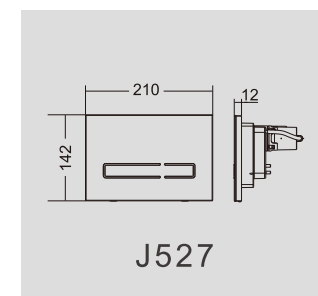

Flush Plates for Pneumatic Concealed Cistern