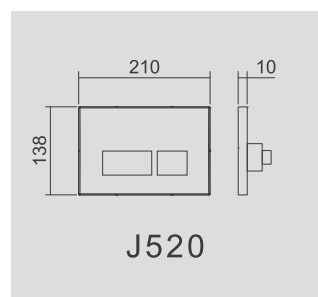

Flush Plates for Pneumatic Concealed Cistern