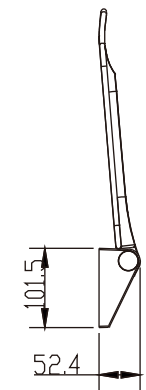

Anti fall, anti slip and anti static at room temperature

Small Size, Big Loading Capacity

Bathroom safety seat for a relaxing, slip-proof shower

Comfort model

Shower Seat F306

High Quality Urea Formaldehyde Panel
 Anti-Scratch, No Yellowing, No Deformation
 With Aluminum Alloy Support Base
 Max. load of 200kg