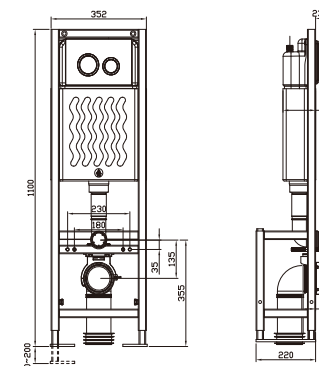

Universal Frame for Wall-hung WC CJ708 for front operation

Thickness of cistern 90mm, height 1160mm
Adjustable dual flush valve:3/4.5L, 3/6L,4/7L
Water supply connection G 1/2"
HDPE outlet bend

Universal Frame for Wall-hung WC CJ726 for front operation

Concealed cistern for front operated
Thickness of cistern 120mm, height 1100mm, width 350mm
Adjustable dual flush valve:3/4.5L, 3/6L,4/7L
Water supply connection G 1/2"

Universal Concealed Cistern CJ703 for front operation

Thickness of cistern 120mm, height 1100mm, width 350mm
Adjustable dual flush valve:3/4.5L, 3/6L,4/7L
Water supply connection G 1/2"
HDPE outlet bend

Universal Frame for Wall-hung WC CJ706 for front operation