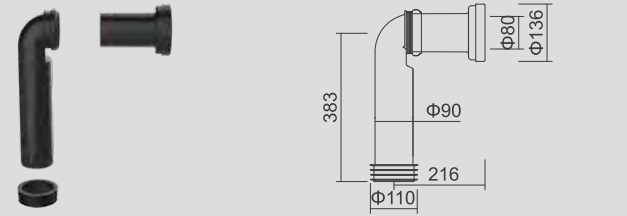

J513

ABS-Satin Chrome ABS-Polished Chrome

J515

ABS-Satin Chrome ABS-Polished Chrome

J518

ABS Polished Chromed Frame With Acrylic Black/white Buttons

Pipes and Fixations

J357
Flush bend set
PVC $\Phi 90 / \Phi 110$