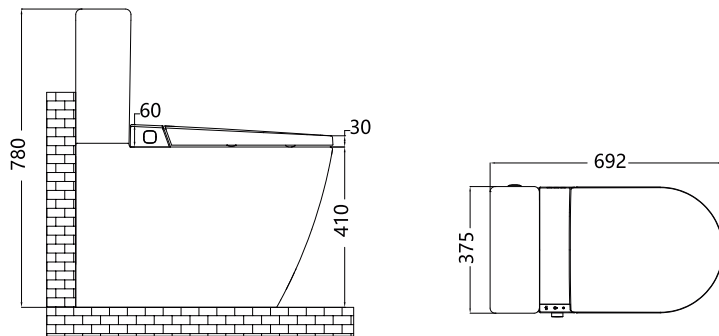

E450

Integrated Intelligent Bidet

Dimension 580 X 370 X 355 mm

Remote control: D81-04,D81-06

Wall Hung Version

E450

Integrated Intelligent Bidet

Dimension 693 X 375 X 780 mm

Remote control: D81-04,D81-06

Floor-standing Version

E451

Integrated Intelligent Bidet

Dimension 580 X 370 X 360mm

Remote control: D81-04,D81-06

Wall Hung Version

E451

Integrated Intelligent Bidet

Dimension 692 X 375 X 780 mm

Remote control: D81-04,D81-06

Floor-standing Version

Power Saving Mode

Nightlight Indicator

Deodorization Indicator

Rear Wash