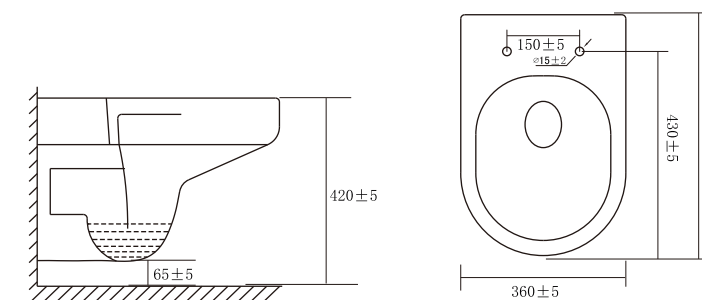

Description: Rimless Wall-mounted WC

Flush System: Tornado flush

Outlet: Horizontal

Size(mm): 530W*360D*355H

F241

F326

Technical Drawing:

Tornado Flush