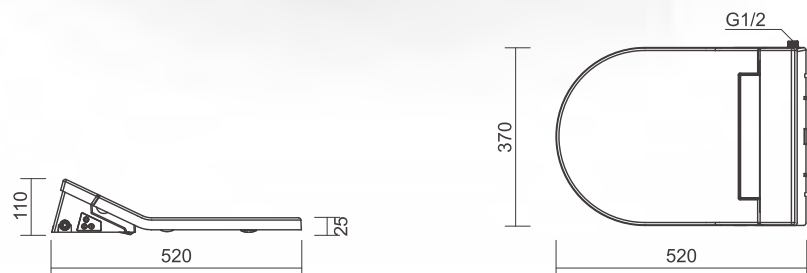

E551

Intelligent Bidet Seat

Dimension 520 X 370 X 110 mm

Remote control: D81-02

Technical Drawing

Elegant and Minimalist Design with a Simple and Intuitive Interface

E552

Intelligent Bidet Seat

Dimension 521 X 384 X 106 mm

Remote control: D81-02

Technical Drawing

Intelligence chose, Pleasure endowed

E553

Intelligent Bidet Seat

Dimension 520 X 384 X 119 mm

Remote control: D81-03

Varieties:

E553-0141

Dimension 520 X 370 X 119 mm
Remote control: D81-03, D81-05

E553-0121

Dimension 520 X 384 X 119 mm
Remote control: D81-03

Technical Drawing

E554

Intelligent Bidet Seat