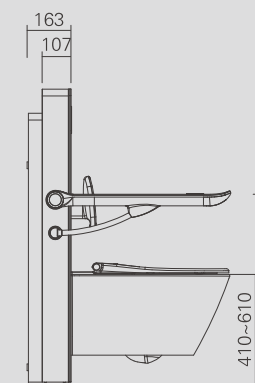

Wall Drainage