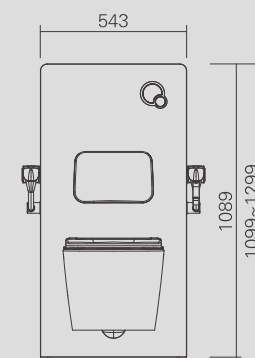

Wall Drainage