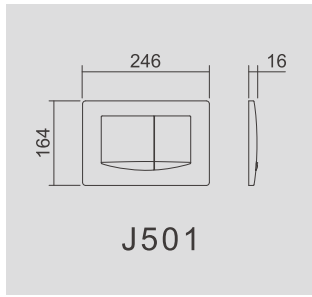

Thickness of cistern 120mm, height 1100mm, width 350mm
Adjustable dual flush valve:3/4.5L, 3/6L,4/7L
Water supply connection G 1/2"
HDPE outlet bend

Universal Frame for Wall-hung WC CJ706 for front operation

Thickness of cistern 90mm, height 1160mm
Adjustable dual flush valve:3/4.5L, 3/6L,4/7L
Water supply connection G 1/2"
HDPE outlet bend

Flush Plates for Mechanical Concealed Cistern

Pneumatic slim concealed flushing cistern