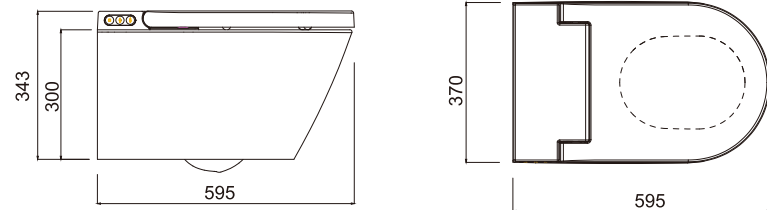

E452

Integrated Intelligent Bidet

Dimension 565 X 368 X 347 mm

Remote control: D81-03

Technical Drawing

E453

Integrated Intelligent Bidet

Dimension 585 X 370 X 360 mm

Remote control: D81-03

Individually designed technical unit is easily taken out for maintenance, and Seat & Cover still remains for use.

Technical Drawing

E436

Integrated Intelligent Bidet

Dimension 597 X 370 X 323 mm

Remote control: D81-04,D81-06

Technical Drawing

E991

Integrated Intelligent Bidet Eco

Dimension 595 X 370 X 343 mm

Remote control: D81-04,D81-06

Technical Drawing

E800