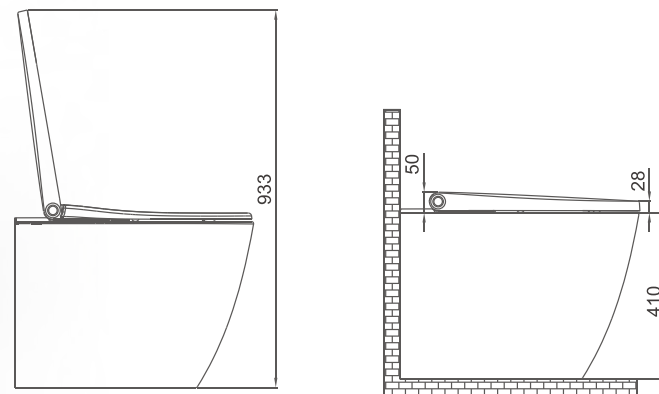

Integrated Intelligent Bidet

Dimension 593 X 384 X 459 mm

Remote control: D81-01, D81-02, D81-03

Wall Hung Version

Floor-standing Version

Technology Creates Fashion

Intelligent bidet with touchless flushing system, a perfect solution for modern bathroom

E401

Integrated Intelligent Bidet

Dimension 593 X 384 X 370 mm

Remote control: D81-01, D81-02, D81-03

Wall Hung Version

Floor-standing Version

Advanced Technology Lights Your Bathroom

No Awkwardness in Bathroom. Light Your Mood and Soothe Your Mind.