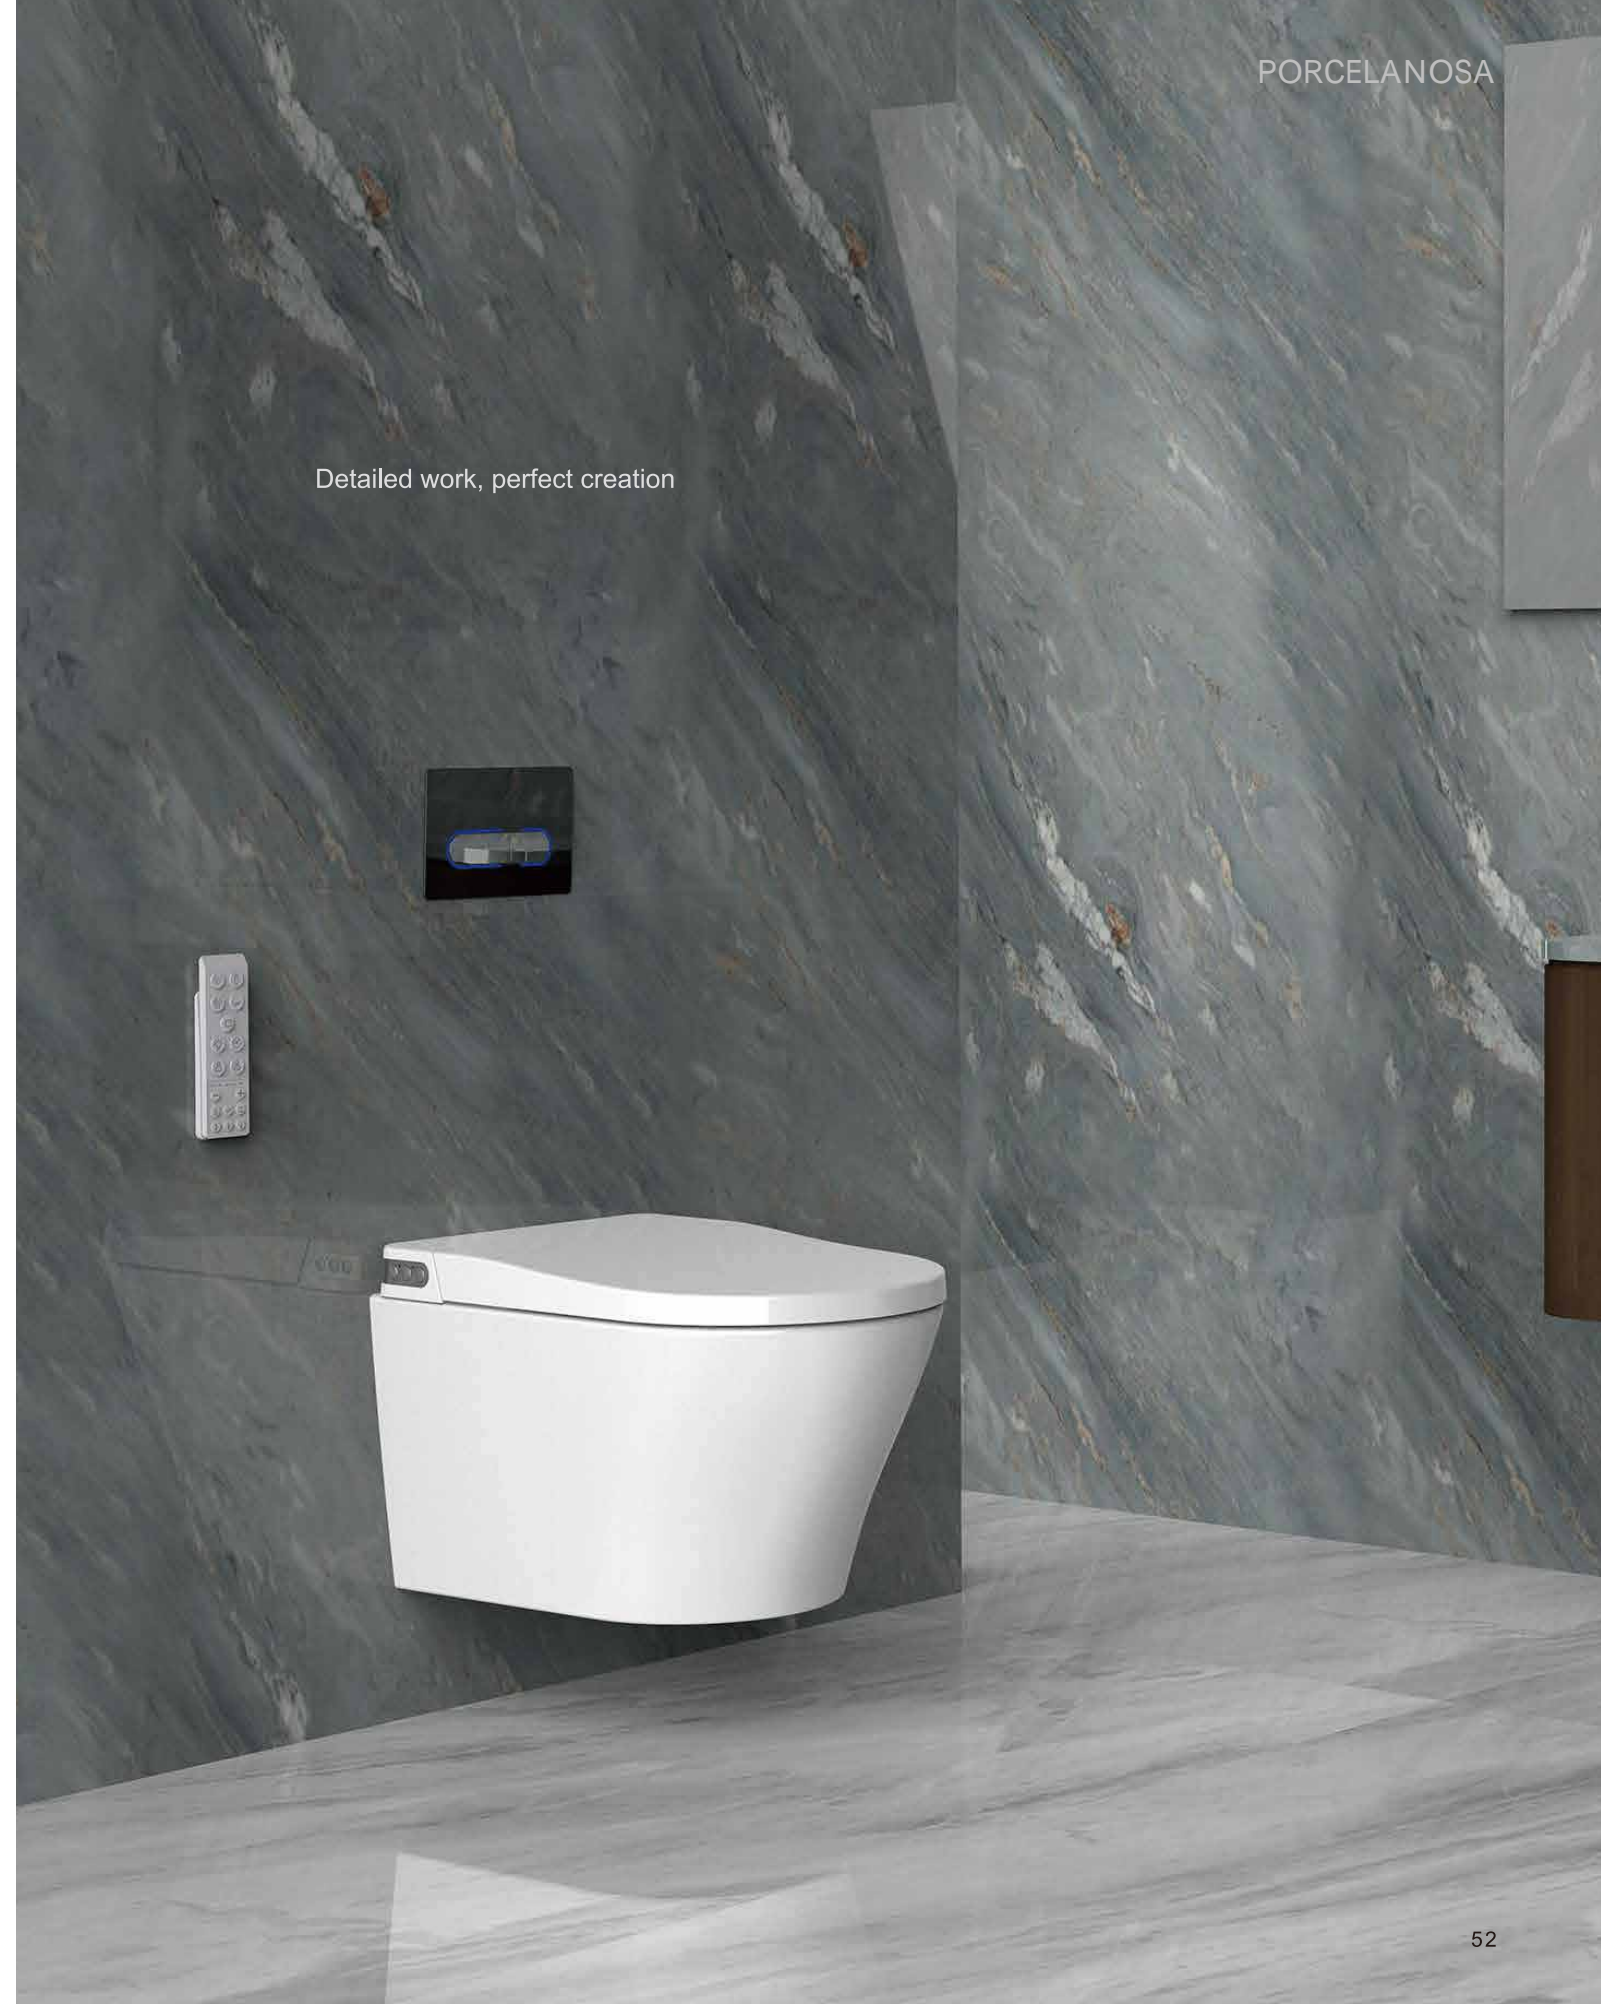

E435

Integrated Intelligent Bidet

Dimension 581 X 370 X 350mm

Remote control: D81-04,D81-06

Detailed work, perfect creation

Wall Hung Version

E435

Integrated Intelligent Bidet