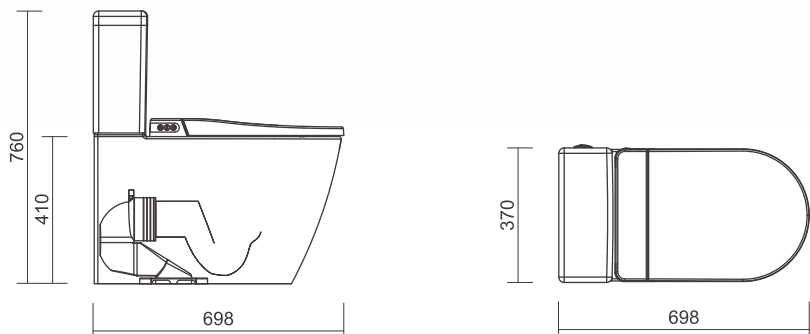

Dimension 593 X 370 X 350 mm

Remote control: D81-01, D81-02, D81-03

Wall Hung Version

Floor-standing Version

Originality unparalleled.
Intimate warmth, unique experience.

E423

Integrated Intelligent Bidet

Dimension 593 X 370 X 350 mm

E435

Integrated Intelligent Bidet

Dimension 581 X 370 X 350mm

Remote control: D81-04,D81-06

Detailed work, perfect creation

Wall Hung Version

E435

Integrated Intelligent Bidet

Dimension 698 X 370 X 760 mm

Remote control: D81-04,D81-06

Floor-standing Version

Temperature Indicator

- > Vacant: Room Temperature
- > Be Seated: Seat Temperature
- > In Washing Process: Water Temperature
- > In Drying Process: Air Temperature