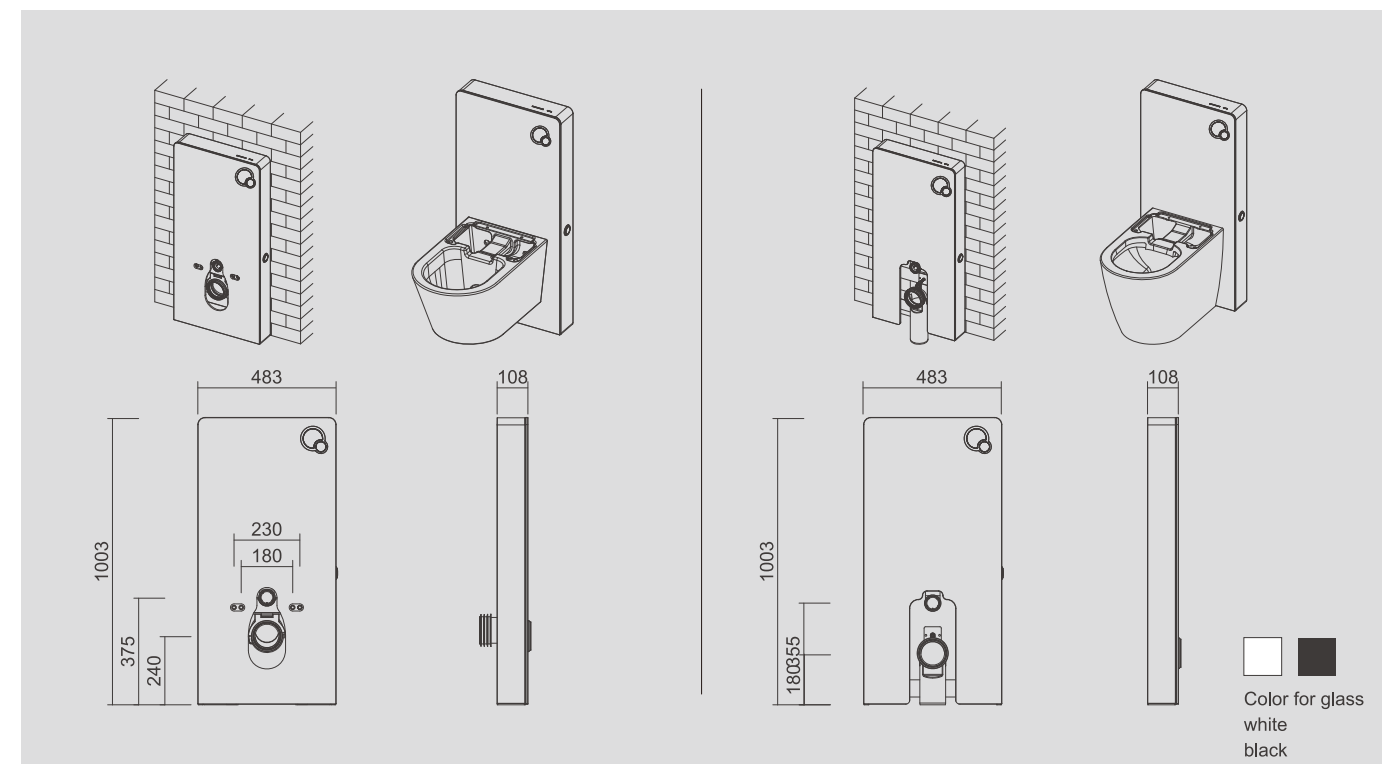

Specifications:

Cabinet cistern size:

Length: 1000mm Width: 483mm Thickness: 108mm

Toilet Size:

Length: 542mm Width: 363mm Height: 395mm

Application: around 300mm (290~315mm) distance from the wall to the center of drainage