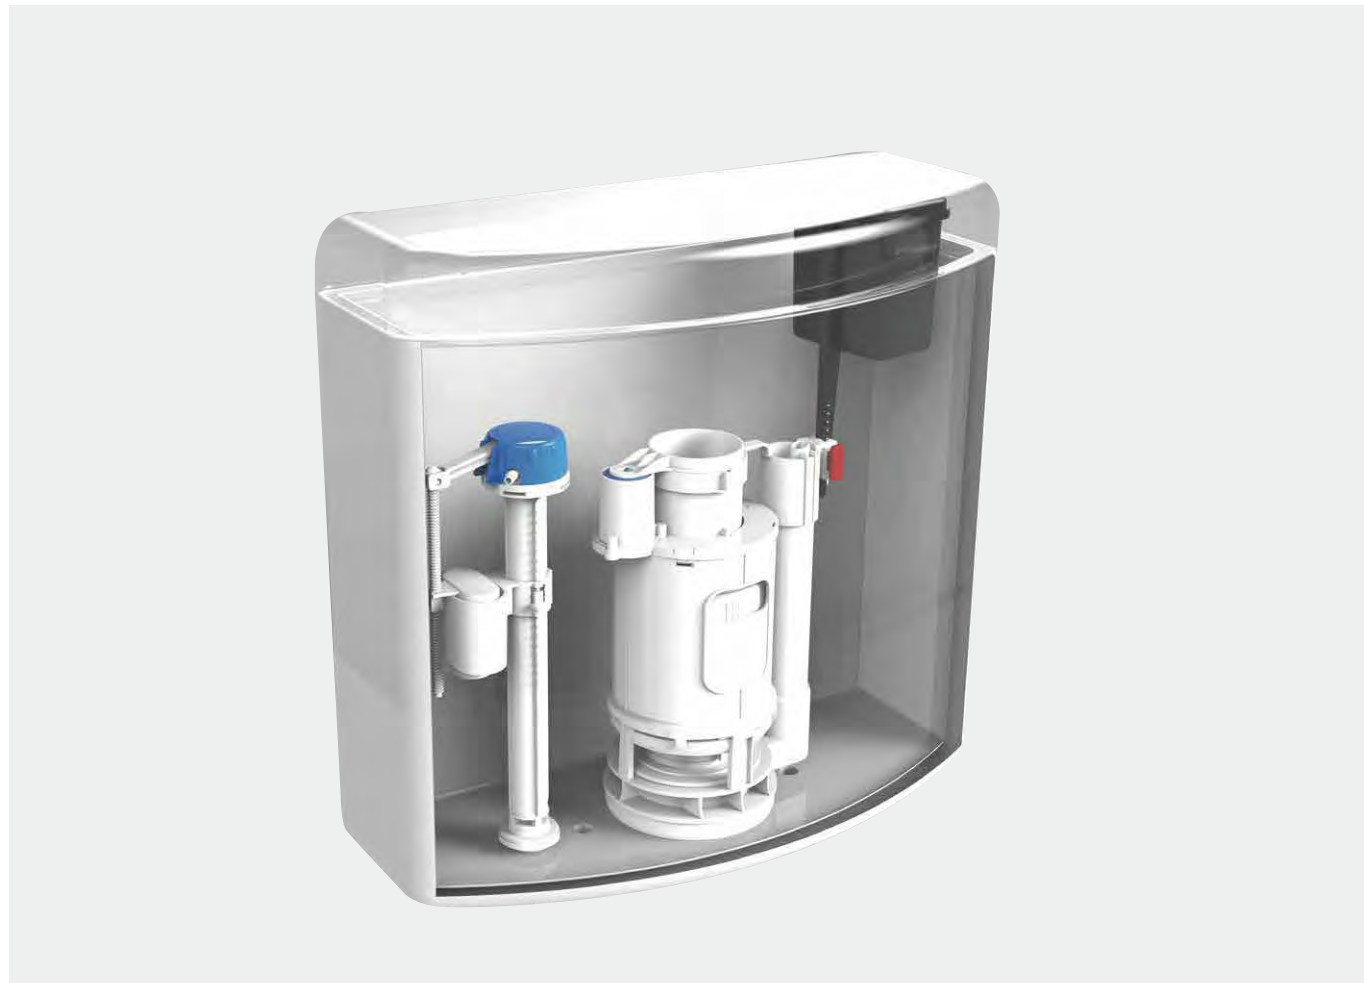

Humanization design, Intelligent flushing

Touchless Flushing

Concealed cistern

- * Super slim push plate CJ529 made of glass offers elegance for high-quality bathrooms
- * Pneumatic flushing:
Press the pneumatic buttons to start the flushing.
- * Hand-waving sensor flushing:
Put your hand close to the flushing sensor area and then leave, it will start the corresponding full /half flush
- * Automatic flushing:
full flush: when the sensor detects person more than 60 seconds, start the full flush
half flush: when the sensor detects person for 10 seconds to 60 seconds, start half flush
- * Cleaning mode:
In the cleaning mode, the automatic flushing and Hand-waving sensor flushing will stop working for 3 minutes. It can be pre-set for 3 minutes, and this can be canceled in advance through the settings.
- * Anti false touch function:
Any flushing mode activated by sensor can be stopped immediately by pressing the pneumatic flush button.

Humanization design, Intelligent flushing

Flush Valve with Capacitive Sensor

Ceramic tank

No hole is needed on the ceramic tank, just wave your hand above the indicated spot to activate the auto flushing;
 Integrate the sensor and control box to one-piece body, easy to fix;
 Specially designed button helps you to adjust the position of the control box very easily and quickly.
 Two sizes of flush valve base for your choice.
 Hand pulling lever for manual flushing in case of failed battery.
 Comparatively closer sensor distance and pneumatic system,
 Available with 4 AA batteries;

Touchless flushing ceramic tank

Cabinet Cistern Concept of Design

The smart look and integrated intelligent internal system make it a perfect choice.

Brand new installation mode of modern bathroom concept gives you simple and fresh feeling.