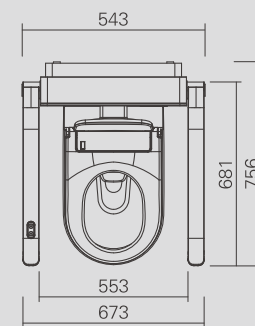

Wall Drainage