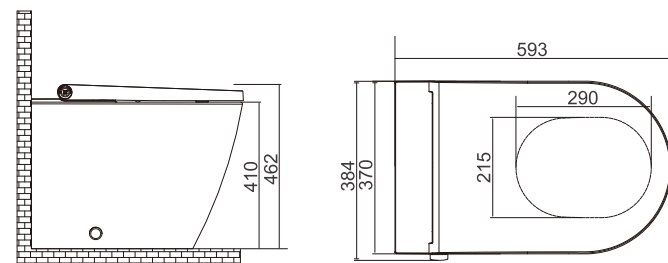

E410

Integrated Intelligent Bidet

Dimension 593 X 385 X 352 mm

Remote control: D81-01, D81-02, D81-03

Wall Hung Version

Floor-standing Version

Technology Creates Fashion

E400 plus, more luxury experience.
Optional heating seat provides warmth and comfort.
Descaling ensures lasting and high performance.

E412

Integrated Intelligent Bidet

Dimension 593 X 370 X 459 mm

Remote control: D81-01, D81-02, D81-03

Wall Hung Version

Floor-standing Version

E420

Integrated Intelligent Bidet

Dimension 593 X 370 X 350 mm

Remote control: D81-01, D81-02, D81-03

Wall Hung Version

Floor-standing Version

Originality unparalleled.
Intimate warmth, unique experience.

E423

Integrated Intelligent Bidet

Dimension 593 X 370 X 350 mm