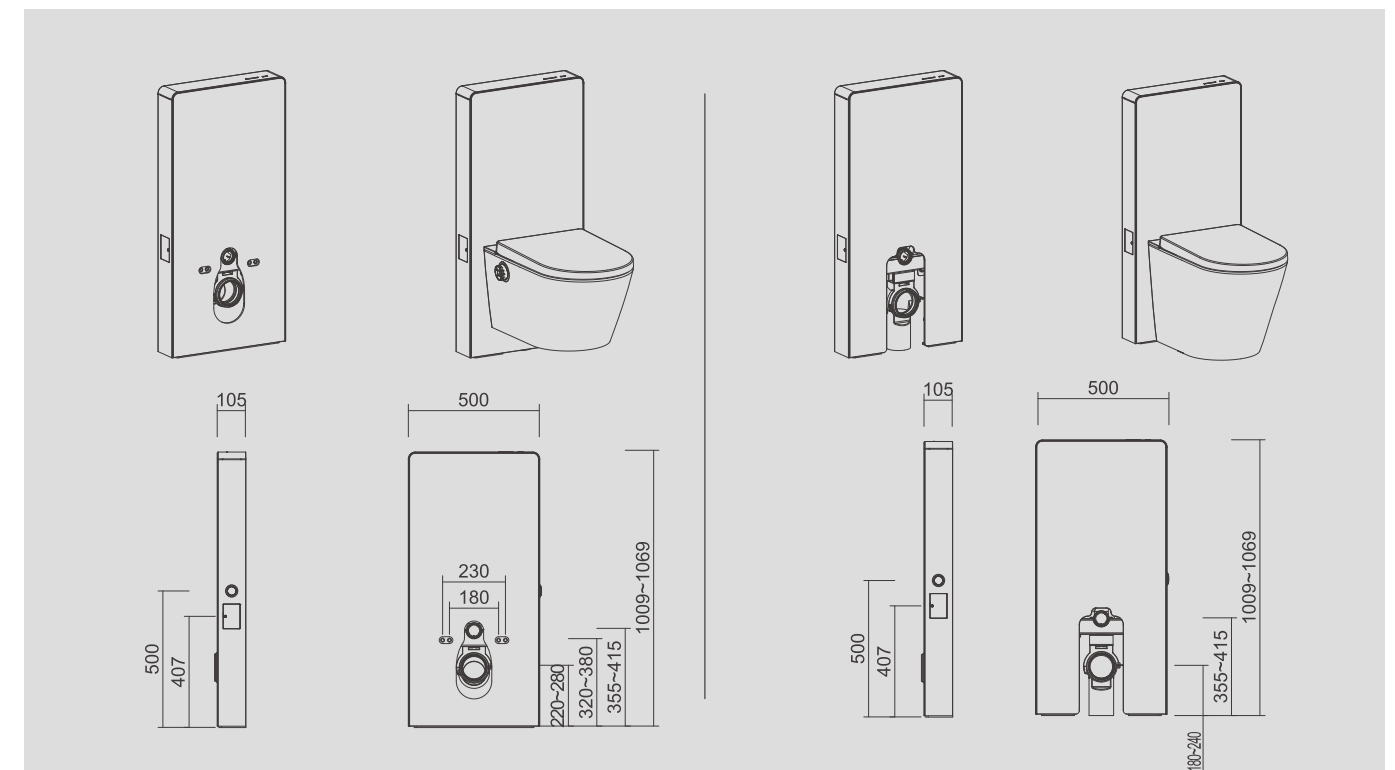

Cabinet cistern

Auto Flush Multi-functions CJ806

More luxury and intelligent experience

Silver painted top cover, removable, easy for valves maintenance.

Aluminum side frame with high resistance to corrosion.

Tempered glass with edge embedded around the top cover and side frame, looks more neat.

HDPE tank, with high strength and anti-aging performance.

Steel galvanized inside frame with corrosion resistance and strong enough for a loading of 400kg.

Adjustable heights to fit various toilets, available for both wall-hung and back-to-wall toilets.