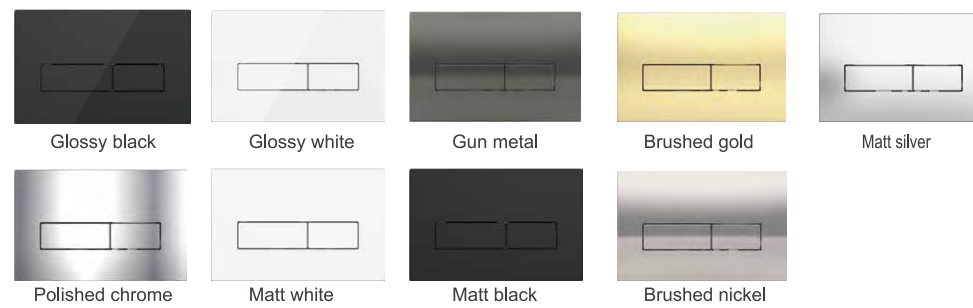

Flush Plates for Mechanical Concealed Cistern