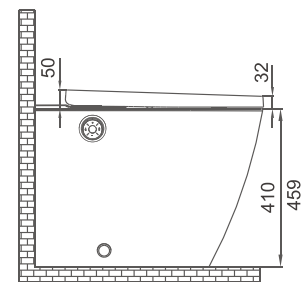

E402

Integrated Intelligent Bidet

Dimension 593 X 396 X 459 mm

Remote control: D81-01, D81-02, D81-03

Wall Hung Version

Floor-standing Version

Different Color Different Style
Stylish front glass cabinet cisterns to achieve gorgeous transformation of the bathroom

E403

Integrated Intelligent Bidet

Dimension 593 X 396 X 370 mm

Remote control: D81-01, D81-02, D81-03

Wall Hung Version

Floor-standing Version

Concentrated Attention to Details

Convenient operation for all users
Characteristic functions to satisfy your needs