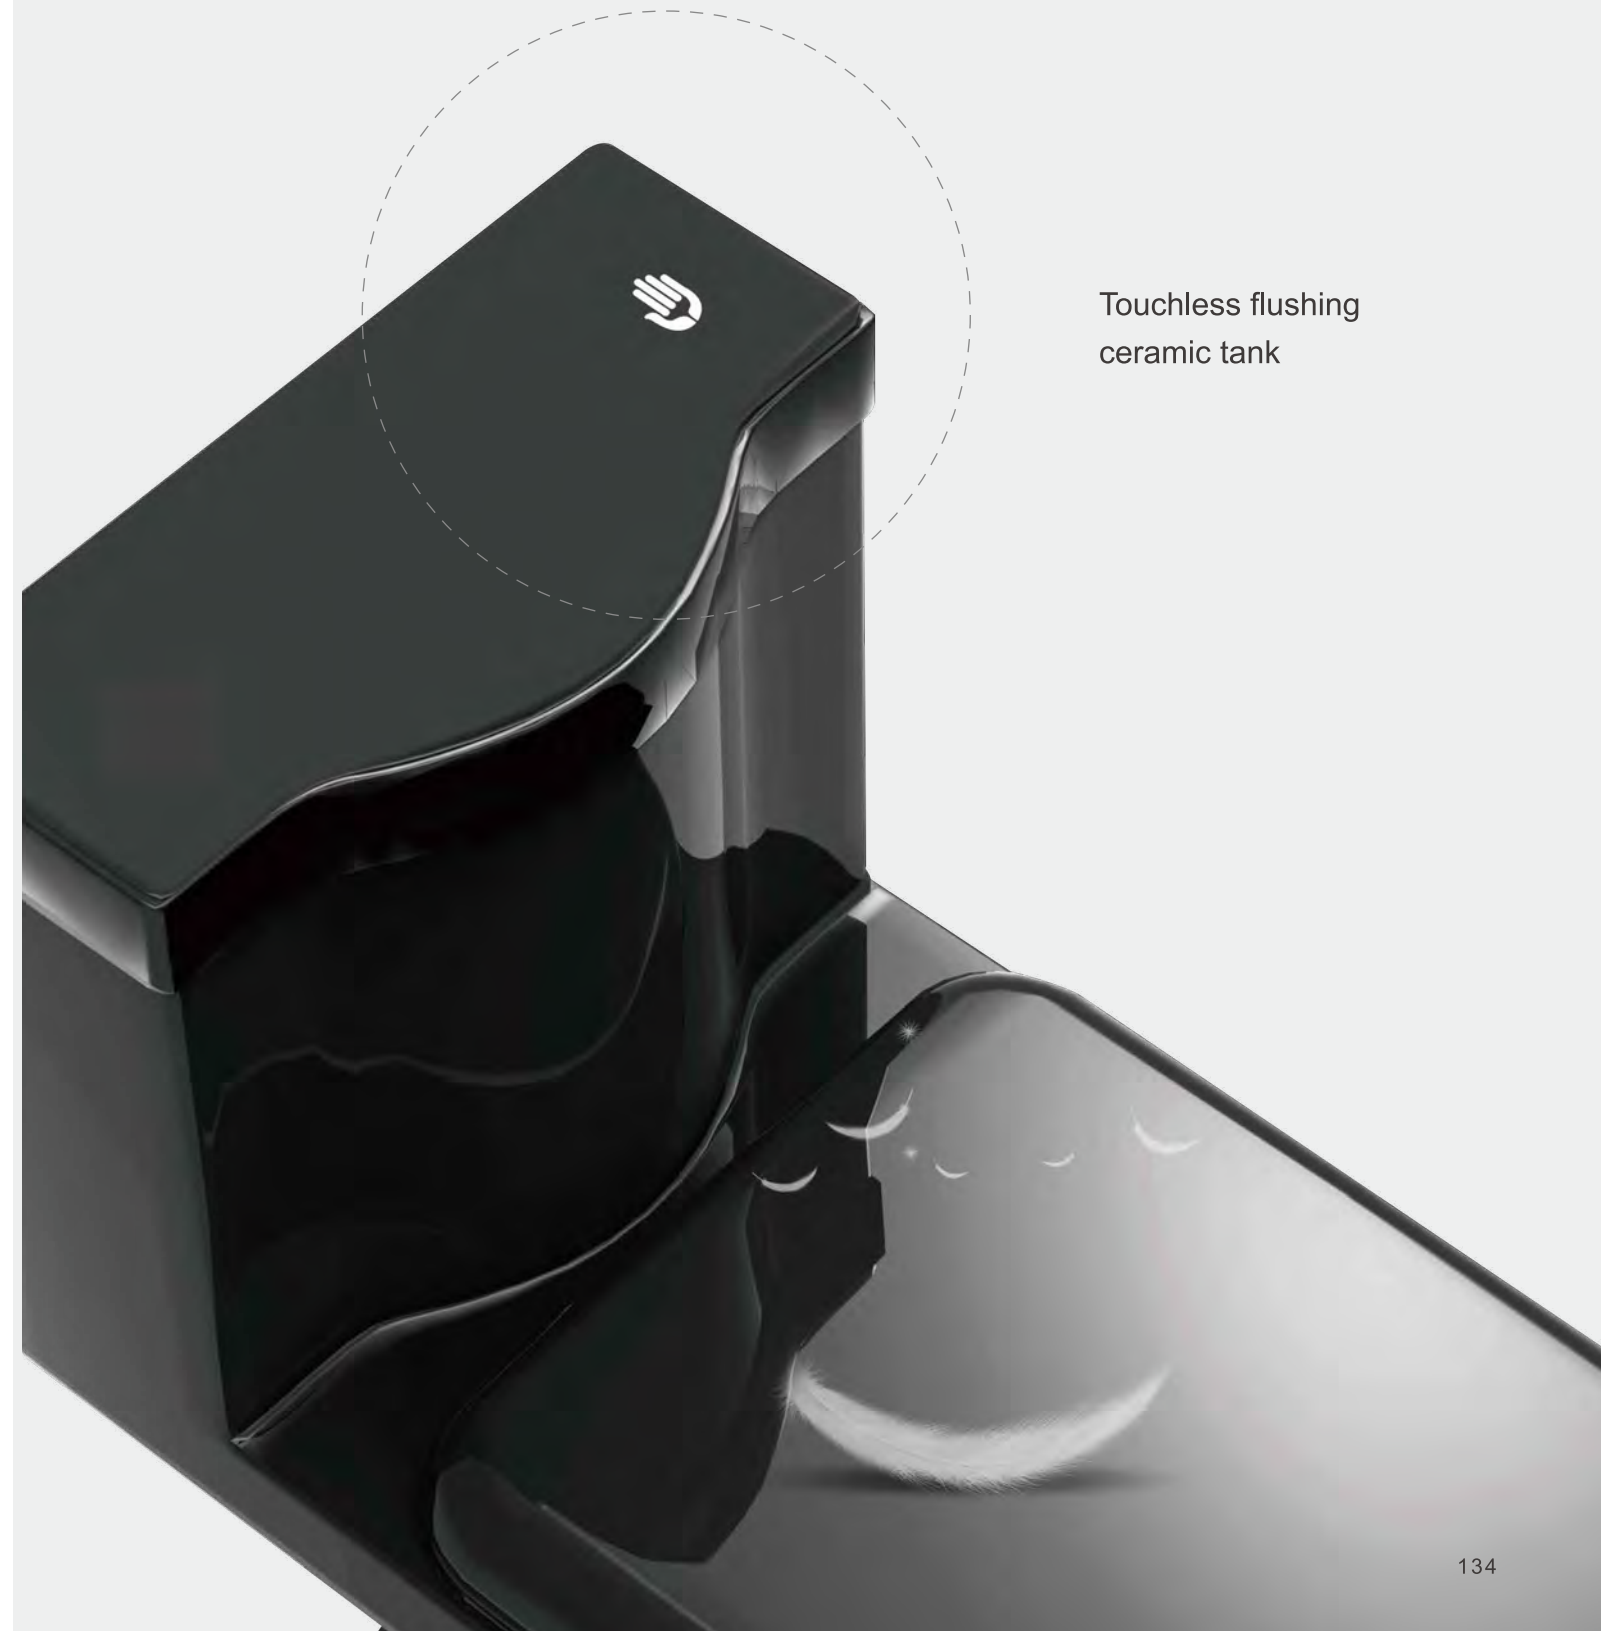

Humanization design, Intelligent flushing

Touchless Flushing

Concealed cistern

- * Super slim push plate CJ529 made of glass offers elegance for high-quality bathrooms
- * Pneumatic flushing:
Press the pneumatic buttons to start the flushing.
- * Hand-waving sensor flushing:
Put your hand close to the flushing sensor area and then leave, it will start the corresponding full /half flush
- * Automatic flushing:
full flush: when the sensor detects person more than 60 seconds, start the full flush
half flush: when the sensor detects person for 10 seconds to 60 seconds, start half flush
- * Cleaning mode:
In the cleaning mode, the automatic flushing and Hand-waving sensor flushing will stop working for 3 minutes. It can be pre-set for 3 minutes, and this can be canceled in advance through the settings.
- * Anti false touch function:
Any flushing mode activated by sensor can be stopped immediately by pressing the pneumatic flush button.

Humanization design, Intelligent flushing

Flush Valve with Capacitive Sensor

Ceramic tank

No hole is needed on the ceramic tank, just wave your hand above the indicated spot to activate the auto flushing;
 Integrate the sensor and control box to one-piece body, easy to fix;
 Specially designed button helps you to adjust the position of the control box very easily and quickly.
 Two sizes of flush valve base for your choice.
 Hand pulling lever for manual flushing in case of failed battery.
 Comparatively closer sensor distance and pneumatic system,
 Available with 4 AA batteries;