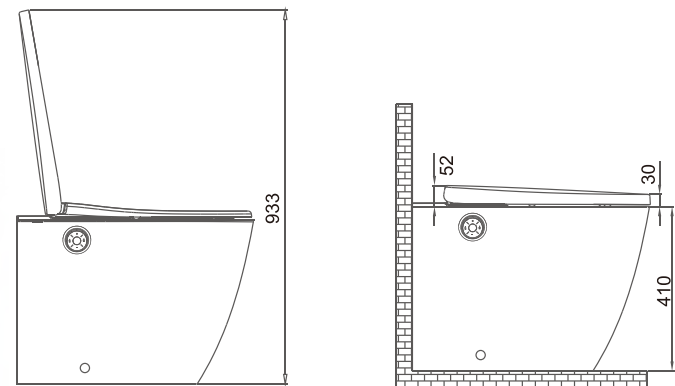

E402

Integrated Intelligent Bidet

Dimension 593 X 396 X 459 mm

Remote control: D81-01, D81-02, D81-03

Wall Hung Version

Floor-standing Version

Different Color Different Style
Stylish front glass cabinet cisterns to achieve gorgeous transformation of the bathroom

E403

Integrated Intelligent Bidet

Dimension 593 X 396 X 370 mm

Remote control: D81-01, D81-02, D81-03

Wall Hung Version

Floor-standing Version

Concentrated Attention to Details

Convenient operation for all users
Characteristic functions to satisfy your needs