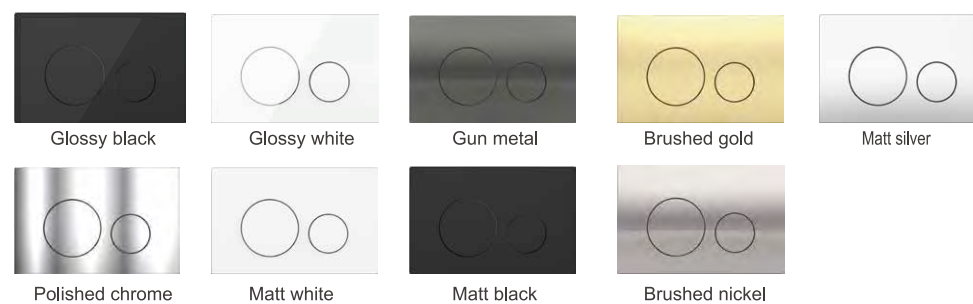

Flush Plates for Mechanical Concealed Cistern