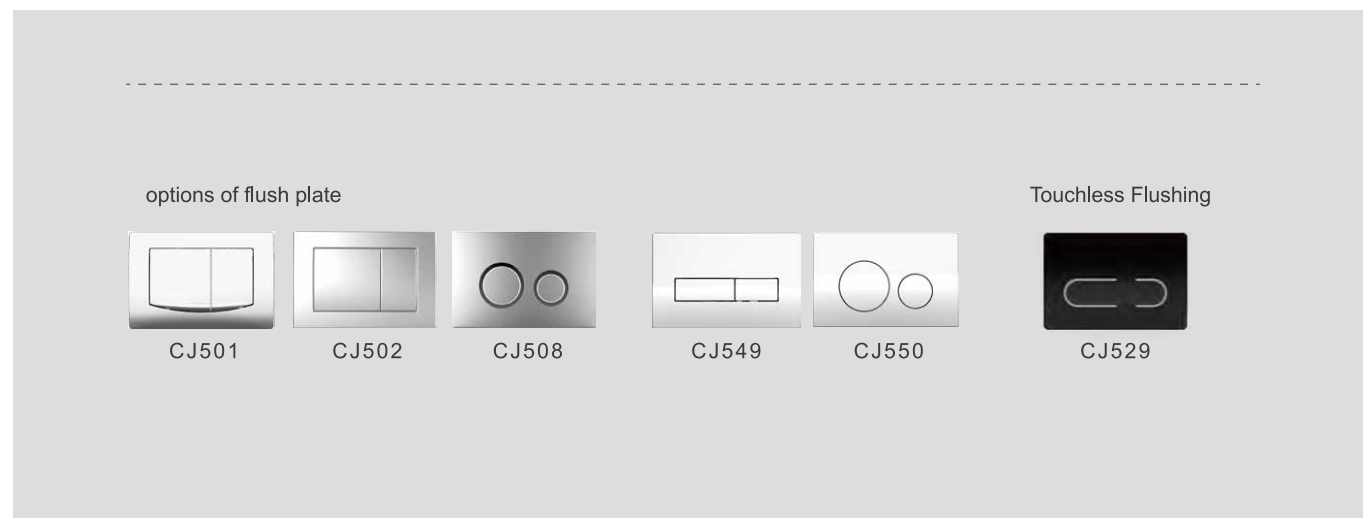

CJ529

CJ794
 Universal Frame with Height of 1160mm

CJ794
 Universal Frame with Height of 1050mm

options of flush plate

CJ501 CJ502 CJ508

Touchless Flushing

CJ549 CJ550

CJ529

options of flush plate

CJ501 CJ502 CJ508

Touchless Flushing

CJ549 CJ550

CJ529

CJ794
Universal Concealed Cistern without Frame

CJ732
Exposed Cistern

- * Size(mm): 420x390x135mm
- * Flush volume: 4L to 9L, adjustable
- * Quiet flushing
- * ABS cistern tank
- * Adjustable fixing distance: 202mm-340mm
- * Water connection on the left, right and in the middle at the back