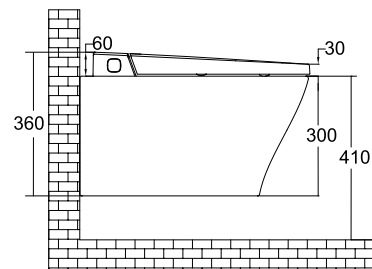

E450

Integrated Intelligent Bidet

Dimension 580 X 370 X 355 mm

Remote control: D81-04,D81-06

Wall Hung Version

E450

Integrated Intelligent Bidet

Dimension 693 X 375 X 780 mm

Remote control: D81-04,D81-06

Floor-standing Version

E451

Integrated Intelligent Bidet

Dimension 580 X 370 X 360mm

Remote control: D81-04,D81-06

Wall Hung Version

E451