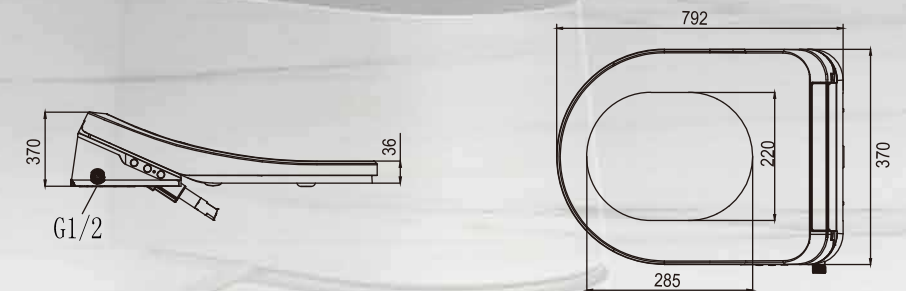

Varieties:

E553-0141

Dimension 520 X 370 X 119 mm
Remote control: D81-03, D81-05

E553-0121

Dimension 520 X 384 X 119 mm
Remote control: D81-03

Technical Drawing

E554

Intelligent Bidet Seat

Dimension 492 X 370 X120 mm

Remote control: D81-02

Varieties:

E554

Dimension 490 X 370 X 120 mm

Remote control: D81-02

E554-0021

Dimension 494 X 370 X 123 mm

Remote control: D81-02

Intelligent Bidet, Smarter Life

Technical Drawing

E560

Intelligent Bidet Seat

Dimension 520 X 369 X121 mm

Remote control: D81-10

Technical Drawing