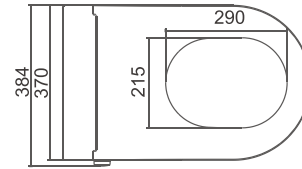

Integrated Intelligent Bidet

Dimension 593 X 384 X 459 mm

Remote control: D81-01, D81-02, D81-03

Wall Hung Version

Floor-standing Version

Technology Creates Fashion

Intelligent bidet with touchless flushing system, a perfect solution for modern bathroom