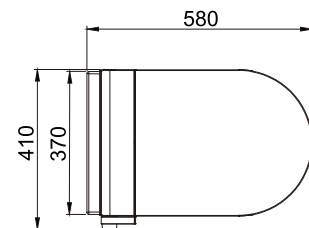

E450

Integrated Intelligent Bidet

Dimension 580 X 370 X 355 mm

Remote control: D81-04,D81-06

Wall Hung Version

E450

Integrated Intelligent Bidet

Dimension 693 X 375 X 780 mm

Remote control: D81-04,D81-06

Floor-standing Version

E451

Integrated Intelligent Bidet

Dimension 580 X 370 X 360mm

Remote control: D81-04,D81-06

Wall Hung Version

E451