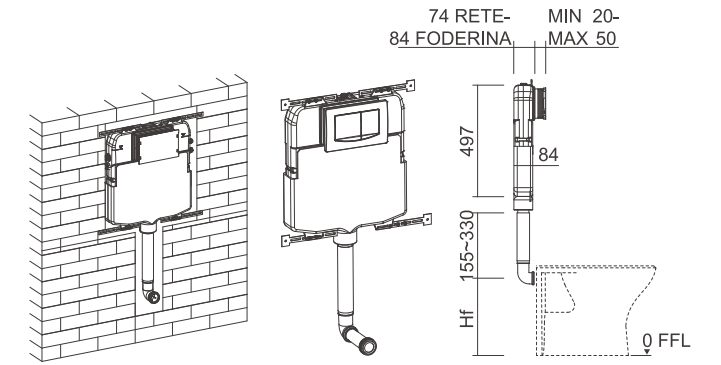

Universal Concealed Cistern CJ703 for front operation

Concealed cistern for front operated
Thickness of cistern 84mm, height 1100mm
Adjustable dual flush valve:3/4.5L, 3/6L,4/7L
Water supply connection G 1/2"