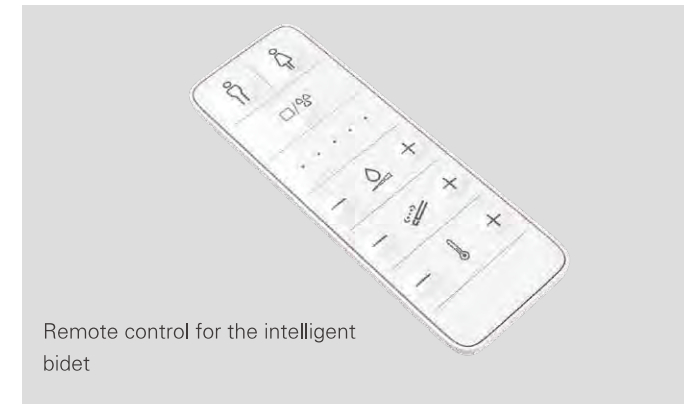

Protective cover: Plastic PS

Intelligent Bidet

The intelligent bidet with side control buttons, provides more convenience, comfort, and hygiene

Armrest:

Ergonomically designed armrest provides much comfort, easy to remove and install;
Foldable arm design to save space, with max. load of each side: 100KGS,
Three installation height positions for armrest and backrest, with the interval of 20mm

Remote control for the intelligent bidet

Adjustable Height Range: 0~200mm

The distance from the top of the ceramic to the floor is around 410~610mm

Material:

Backrest: PU soft material with multi-layer plywood and steel support inside