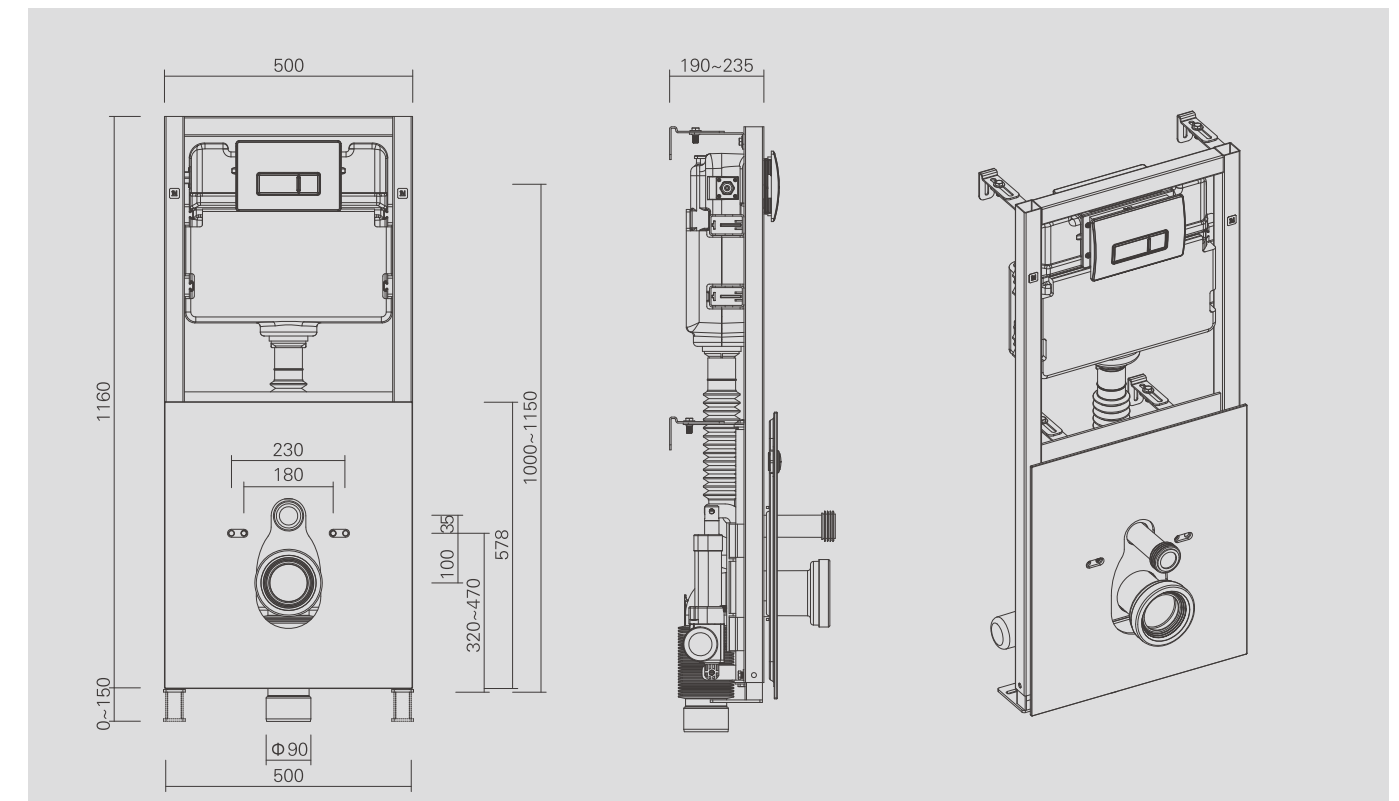

Supplied with concealed cistern, saving more space for bathroom

Intelligent bidet:

Supplied with integrated bidet with side control buttons provides more convenience, comfort, and hygiene
Applicable for both floor drainage and wall drainage, and the sewage pipe and flushing pipe are made of flexible rubber pipe.