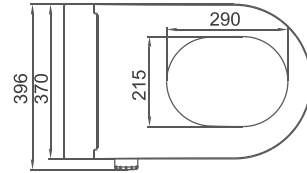

E402

Integrated Intelligent Bidet

Dimension 593 X 396 X 459 mm

Remote control: D81-01, D81-02, D81-03

Wall Hung Version

Floor-standing Version

Different Color Different Style
Stylish front glass cabinet cisterns to achieve gorgeous transformation of the bathroom

E403

Integrated Intelligent Bidet

Dimension 593 X 396 X 370 mm

Remote control: D81-01, D81-02, D81-03

Wall Hung Version

Floor-standing Version

Concentrated Attention to Details

Convenient operation for all users
Characteristic functions to satisfy your needs