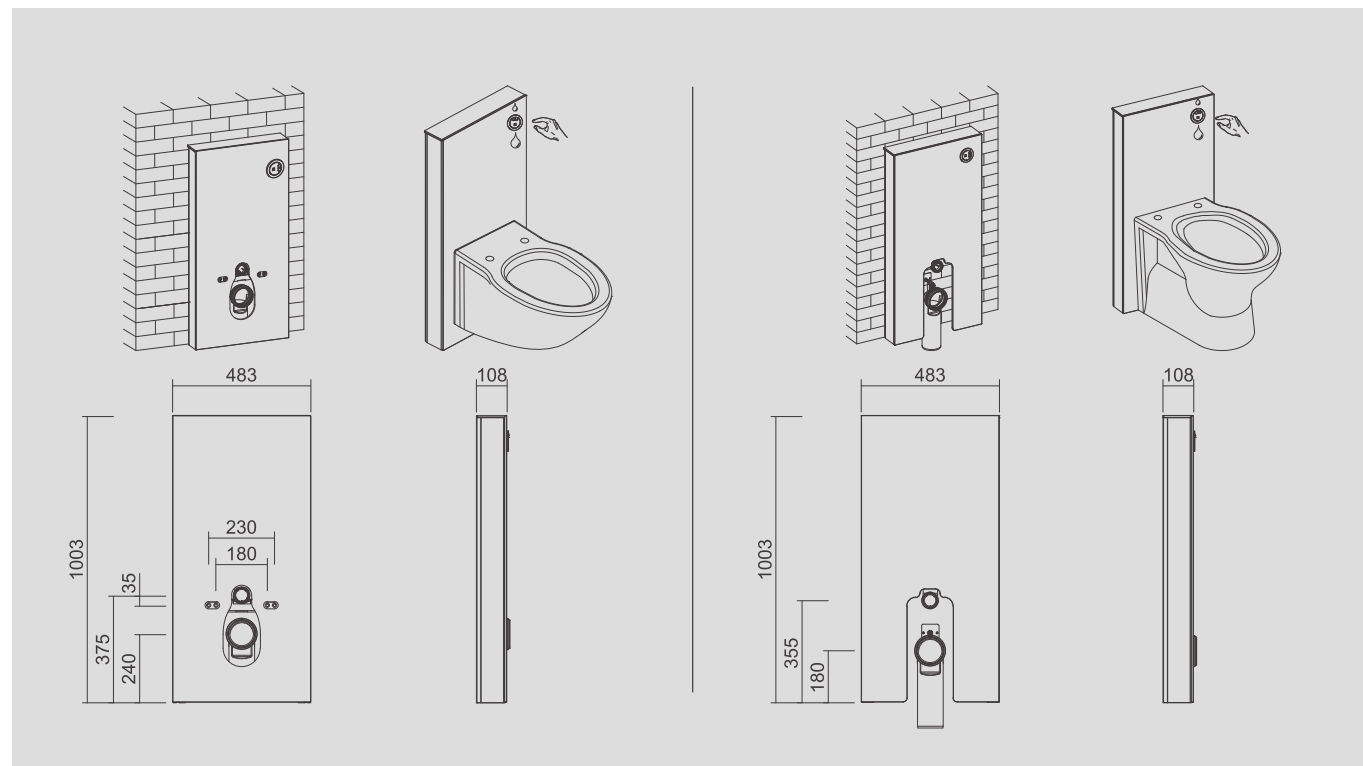

Adjustable heights to fit various toilets, available for both wall-hung and back-to-wall toilets.

Pneumatic Flushing Cabinet Cistern CJ809

Pneumatic dual flushing by manual button;
 Aluminum side frame with high resistance to corrosion;
 Magnetic lock for the top glass cover, removable,
 easy for tank maintenance;
 Removable front glass, easy for installation;
 Tempered glass with anti-explosion film provides
 more safety and confidence;
 HDPE tank, with high strength and anti-aging performance