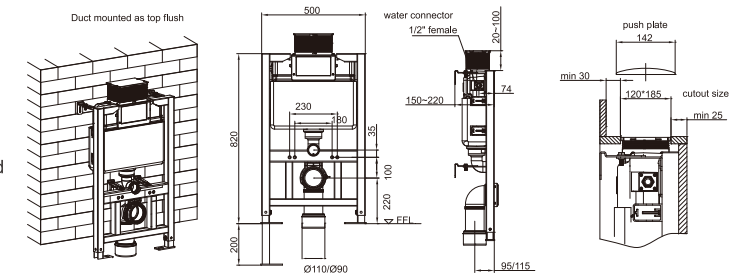

Universal Frame for Wall-hung WC
CJ720 for front operation

Range option for front or top operated
Thickness of cistern 135mm, height 820mm
Adjustable dual flush valve: 3/4.5L, 3/6L, 4/7L
HDPE outlet bend