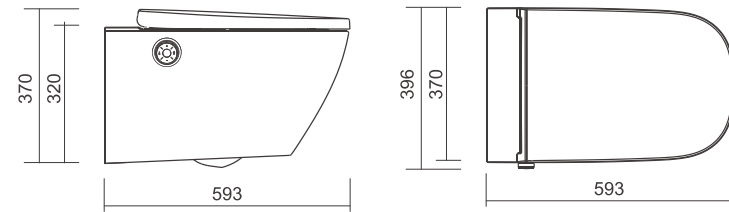

E402

Integrated Intelligent Bidet

Dimension 593 X 396 X 459 mm

Remote control: D81-01, D81-02, D81-03

Wall Hung Version

Floor-standing Version

Different Color Different Style
Stylish front glass cabinet cisterns to achieve gorgeous transformation of the bathroom

E403

Integrated Intelligent Bidet

Dimension 593 X 396 X 370 mm

Remote control: D81-01, D81-02, D81-03

Wall Hung Version

Floor-standing Version

Concentrated Attention to Details

Convenient operation for all users
Characteristic functions to satisfy your needs