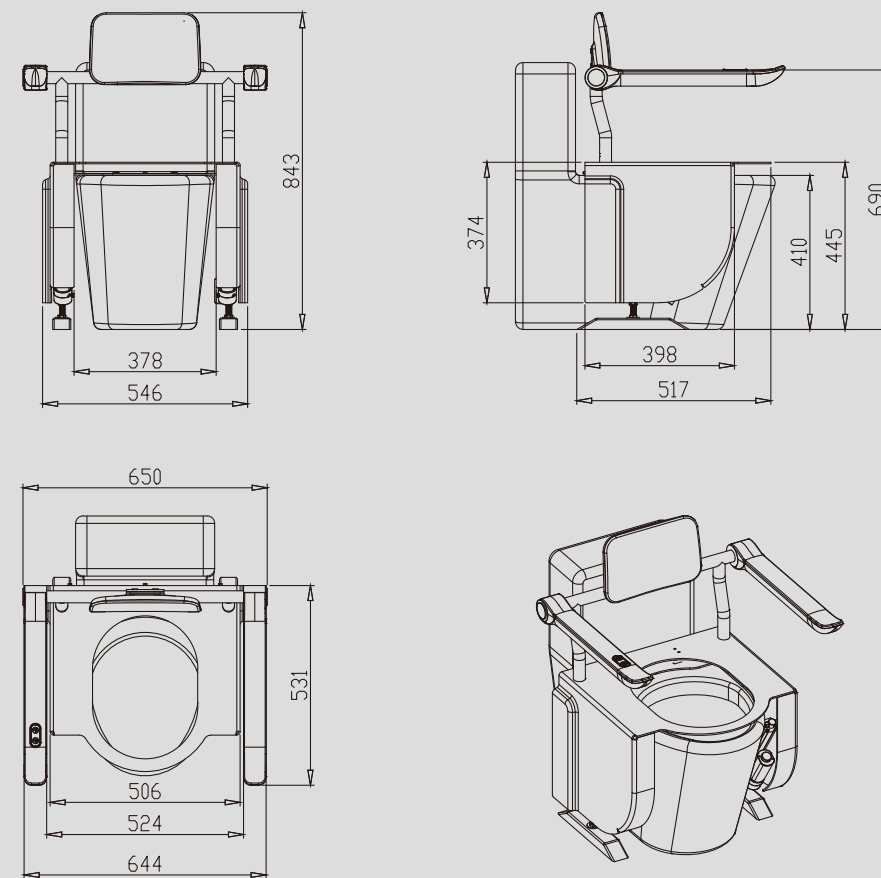

Electric Toilet Booster CL002

Effort-saving solution with adjustable toilet height and position to raise body up from the toilet

Technical Drawing