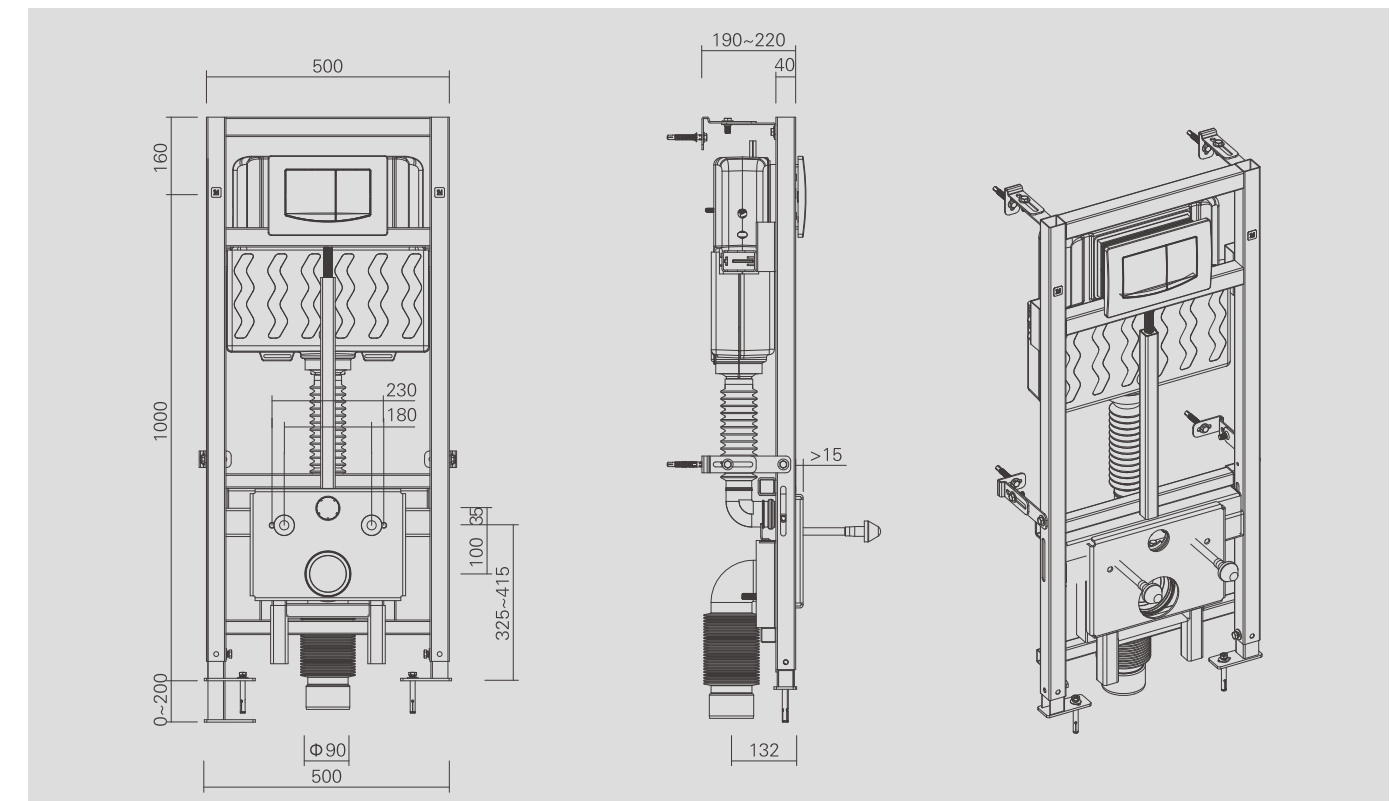

Manual Toilet Lifter

Adjustable Height Range: 0~90mm

The distance from the centre of the flushing pipe to the floor is 325~415mm

Material:

Main part of frame: steel with coating

Max. Load: 400 kgs

Intelligent bidet:

The Integrated intelligent bidet with control button and remote control provides more convenience, comfort, and hygiene

Concealed cistern:

Supplied with concealed cistern, saving more space for bathroom

Just rotate the screw in the maintenance box, to raise or lower the toilet, convenient and fast