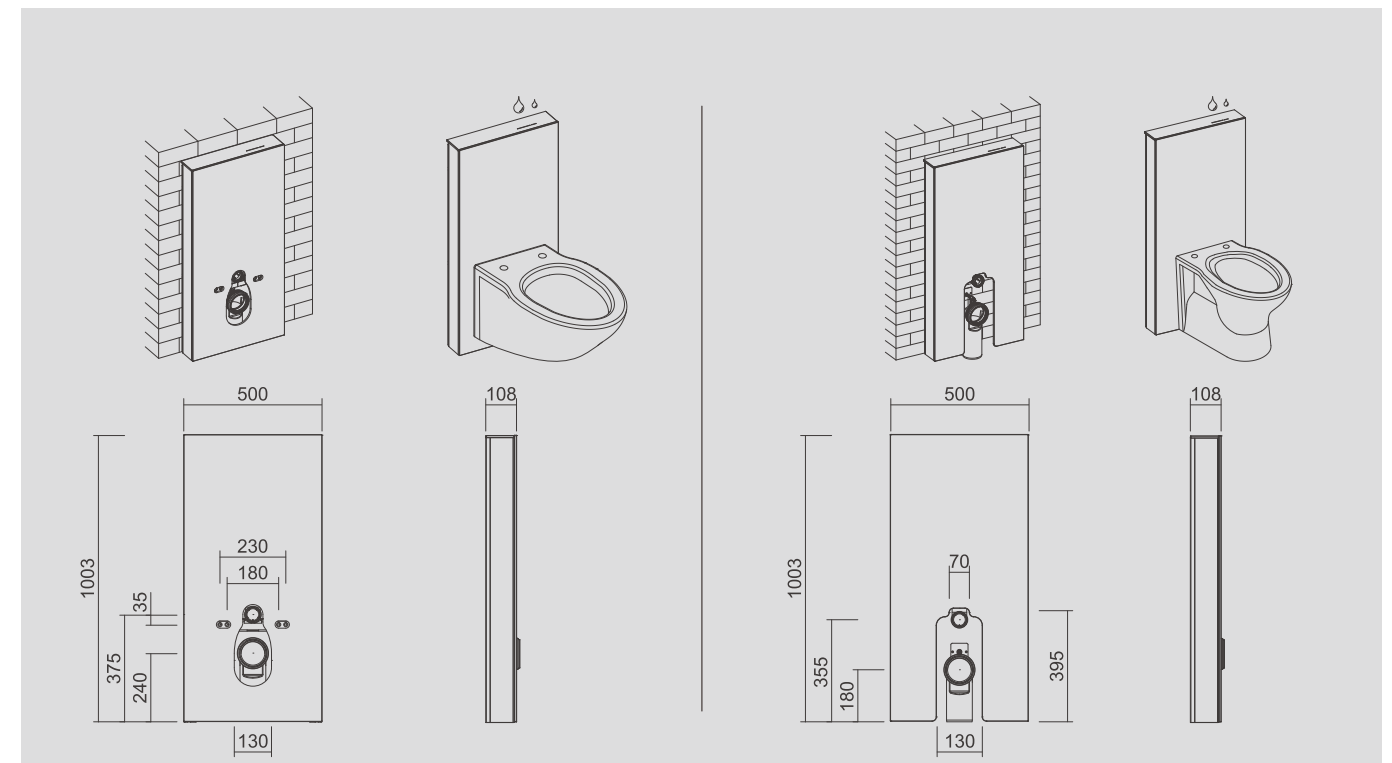

Cabinet cistern

with Capacitive Sensor Flush Valve CJ809

Wave hand above the indicated spot on the right corner of the top glass to activate dual flush ;

Magnetic lock for top glass cover, removable, easy for tank maintenance;
Removable front glass for easy installation;

Tempered glass with anti-explosion film provide smore safety and confidence;

HDPE tank, with high strength and anti-aging performance;

Manual flushing button available in case of failed battery;

Galvanized frame with strong anti-corrosion performance;
with loading capacity of 400kgs in accordance of CE standard;

Modular control box, easy for installation; 4pcs AA battries
with water proof design.