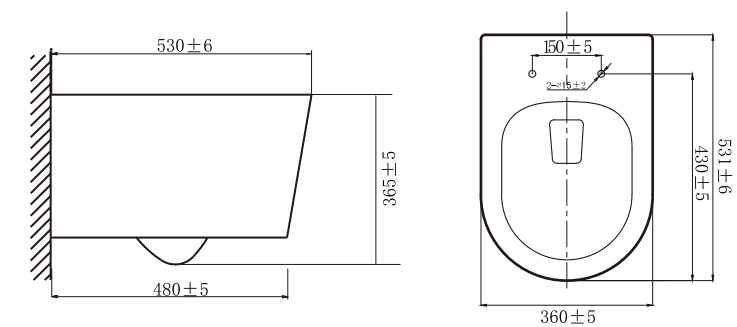

Technical Drawing: