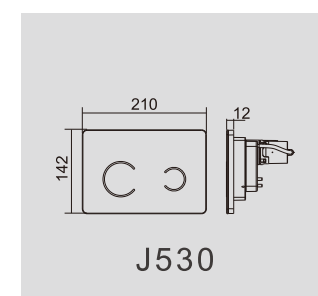

Flush Plates for Pneumatic Concealed Cistern

Touchless Flush Plate