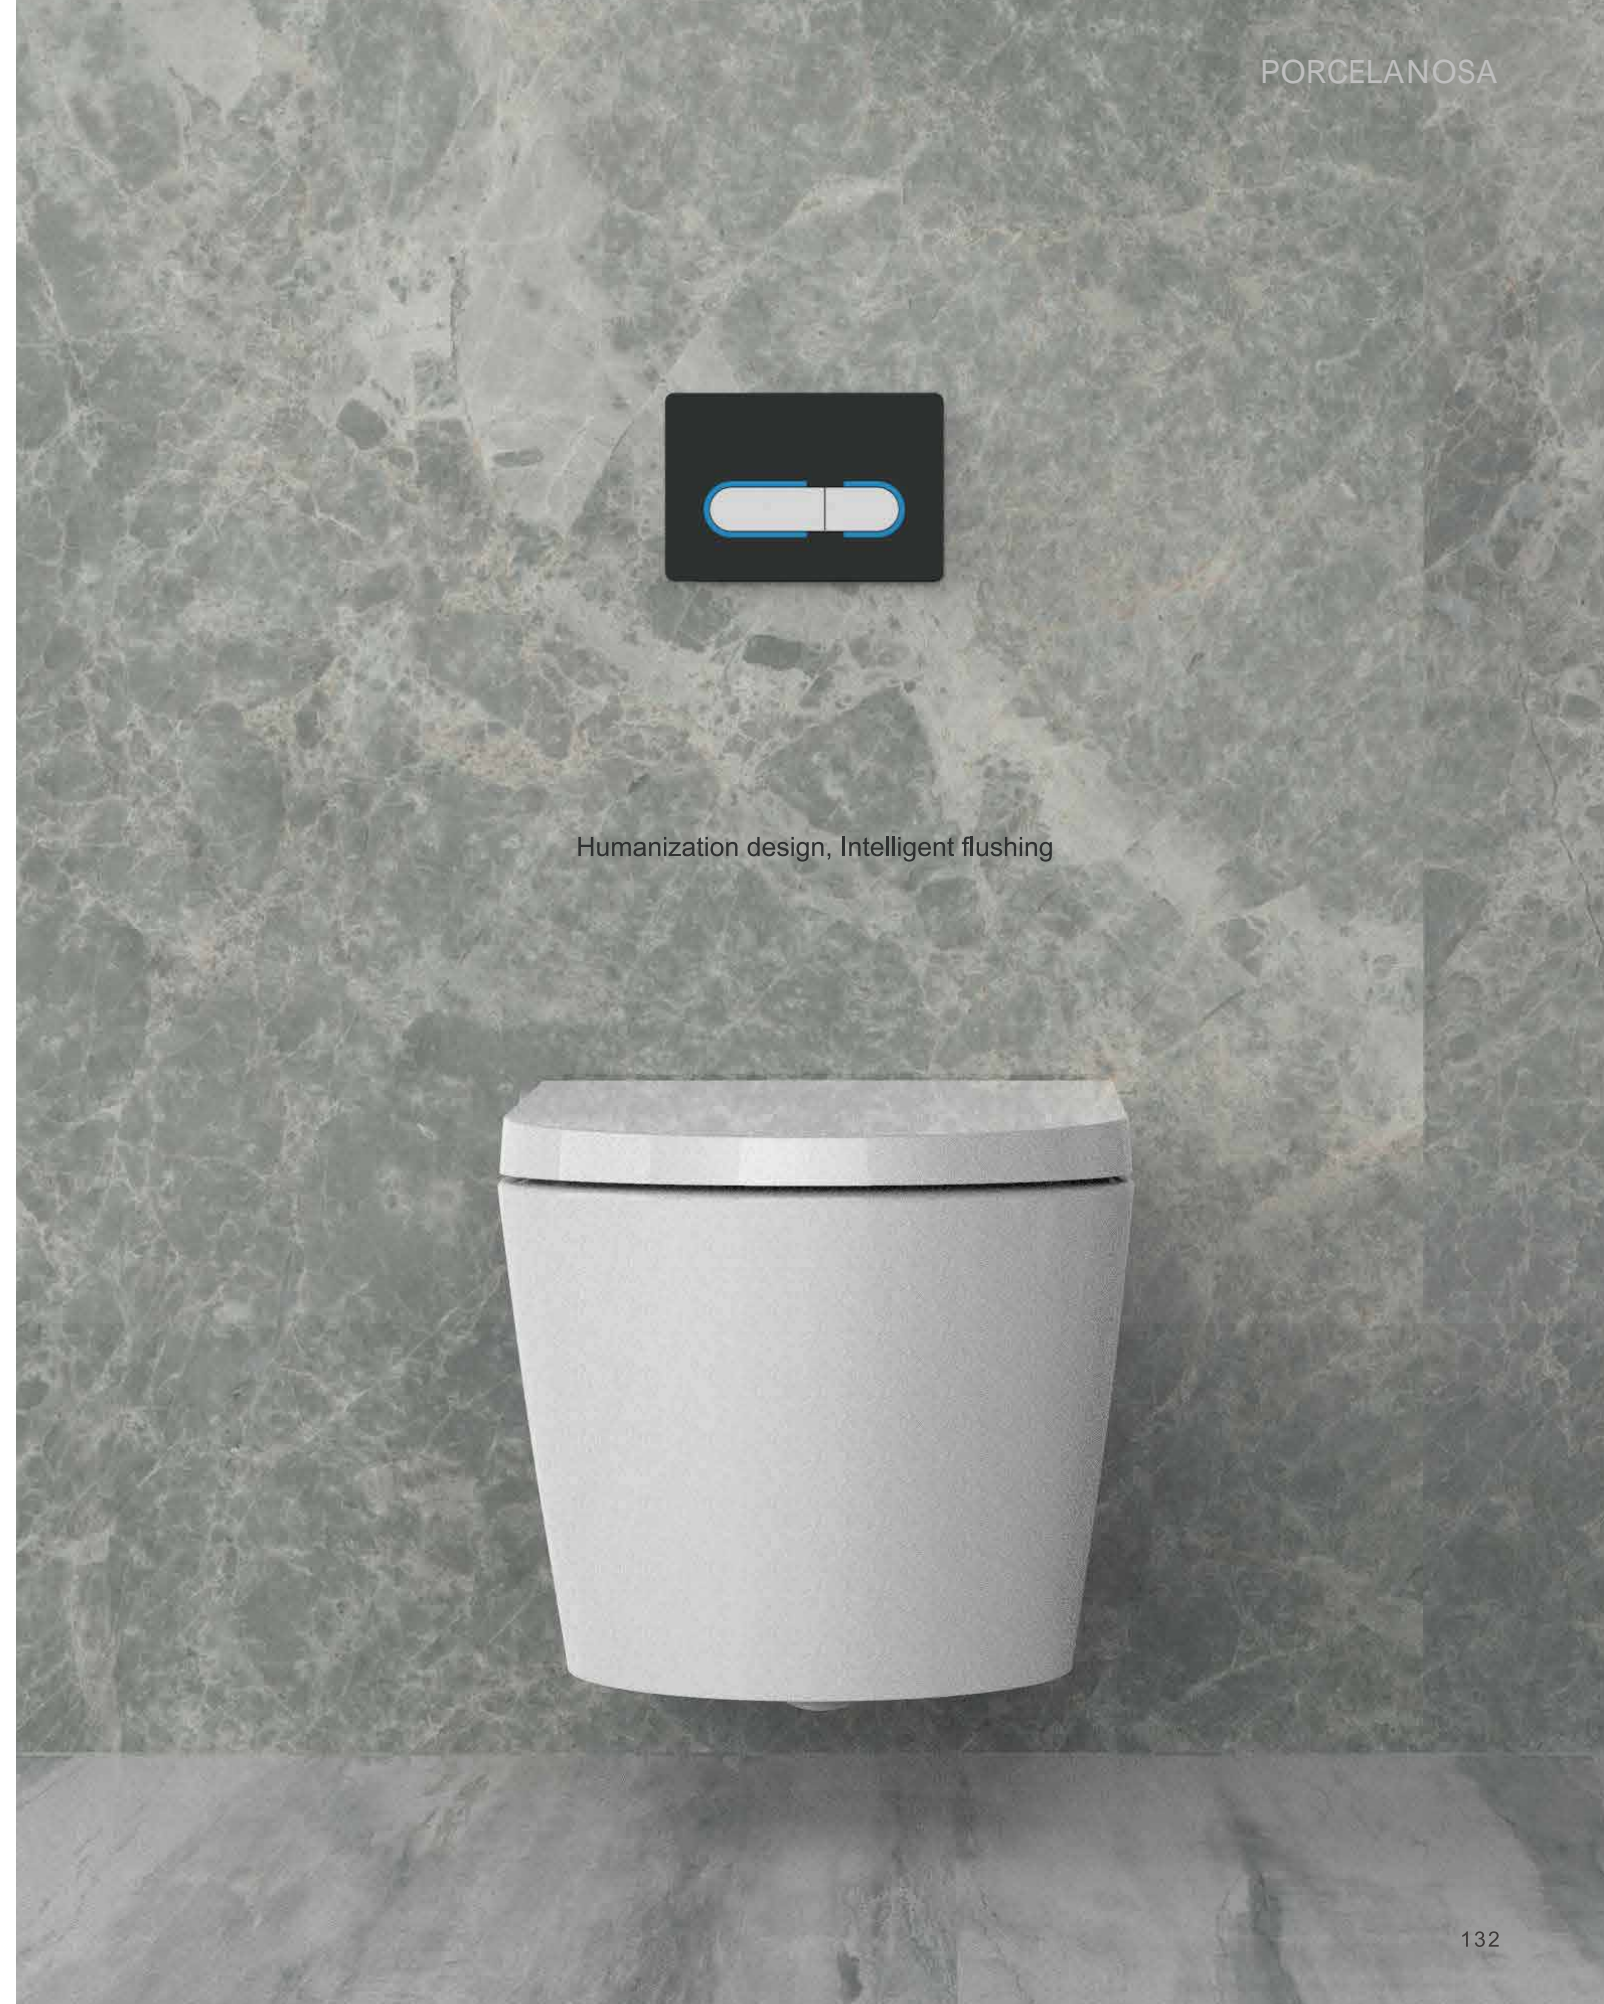

Touchless Flushing

Concealed cistern

- Super slim push plate CJ529 made of glass offers elegance for high-quality bathrooms
- Pneumatic flushing:
  Press the pneumatic buttons to start the flushing.
- Hand-waving sensor flushing:
  Put your hand close to the flushing sensor area and then leave, it will start the corresponding full /half flush
- Automatic flushing:
  full flush: when the sensor detects person more than 60 seconds, start the full flush
  half flush: when the sensor detects person for 10 seconds to 60 seconds, start half flush
- Cleaning mode:
  In the cleaning mode, the automatic flushing and Hand-waving sensor flushing will stop working for 3 minutes. It can be pre-set for 3 minutes, and this can be canceled in advance through the settings.
- Anti false touch function:
  Any flushing mode activated by sensor can be stopped immediately by pressing the pneumatic flush button.

Humanization design, Intelligent flushing