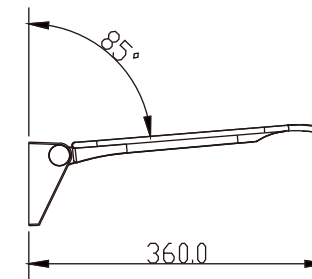

Anti fall, anti slip and anti static at room temperature

Small Size, Big Loading Capacity

Bathroom safety seat for a relaxing, slip-proof shower

Comfort model

Shower Seat F306

High Quality Urea Formaldehyde Panel
 Anti-Scratch, No Yellowing, No Deformation
 With Aluminum Alloy Support Base
 Max. load of 200kg