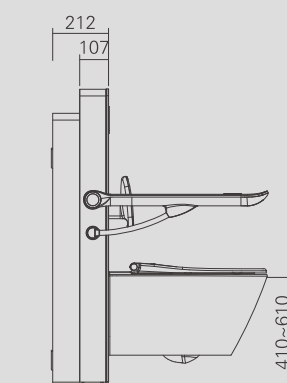

Electric Toilet Lifter CL003

Floor Drainage

Wall Drainage