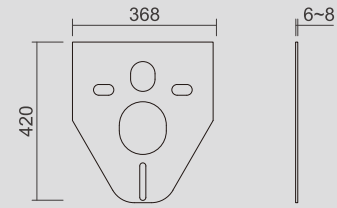

Pipes and Fixations

239000-E14-01

Acoustic insulation pad

EPE 420*368*6~8