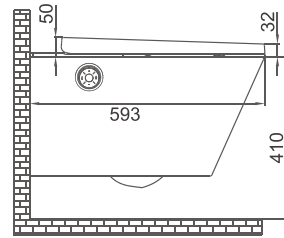

E402

Integrated Intelligent Bidet

Dimension 593 X 396 X 459 mm

Remote control: D81-01, D81-02, D81-03

Wall Hung Version

Floor-standing Version

Different Color Different Style
Stylish front glass cabinet cisterns to achieve gorgeous transformation of the bathroom

E403

Integrated Intelligent Bidet

Dimension 593 X 396 X 370 mm

Remote control: D81-01, D81-02, D81-03

Wall Hung Version

Floor-standing Version

Concentrated Attention to Details

Convenient operation for all users
Characteristic functions to satisfy your needs