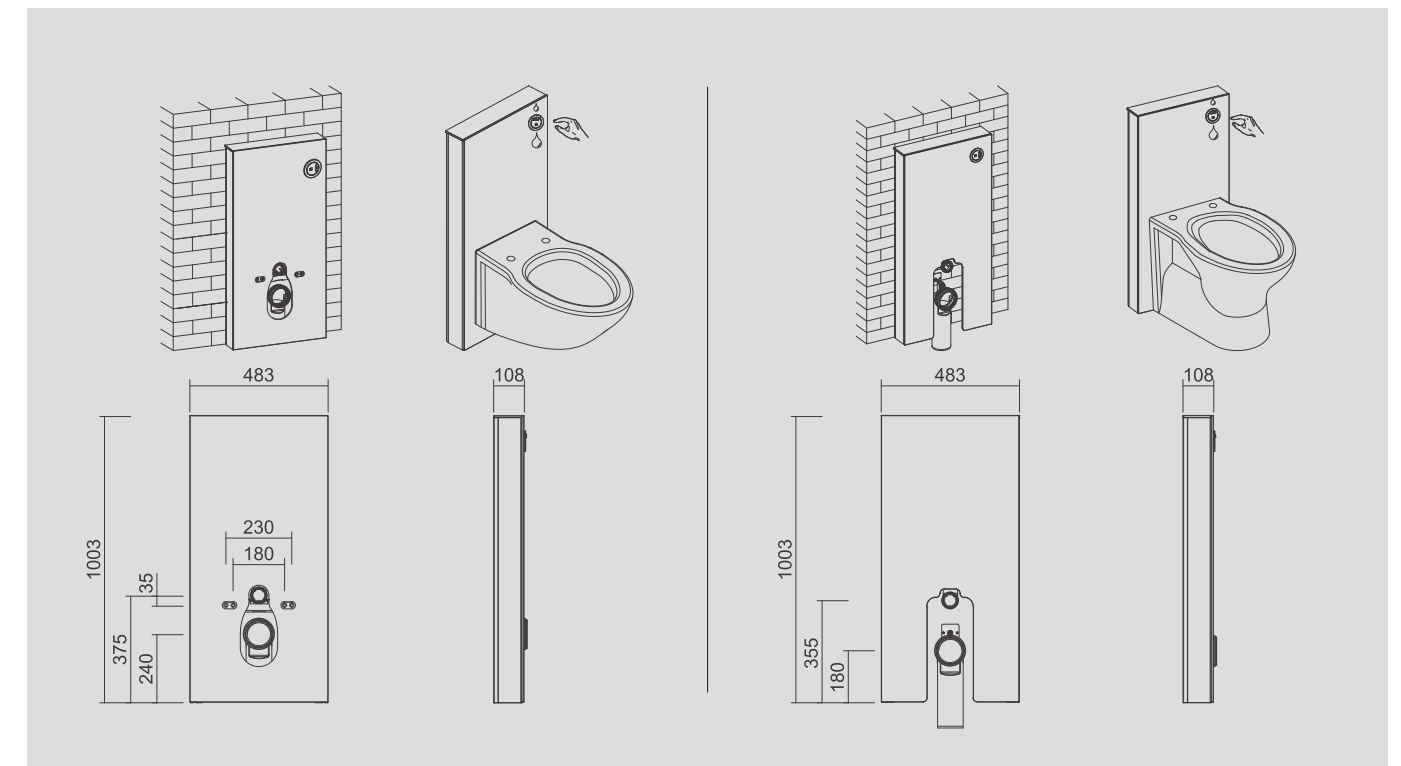

Pneumatic Cabinet
Cistern CJ804

- Pneumatic dual flushing by manual button;
- Aluminum side and top frame with high resistance to corrosion;
- Removable front glass, easy for installation;
- Tempered glass with anti-explosion film provides more safety and confidence;
- HDPE tank, with high strength and anti-aging performance;