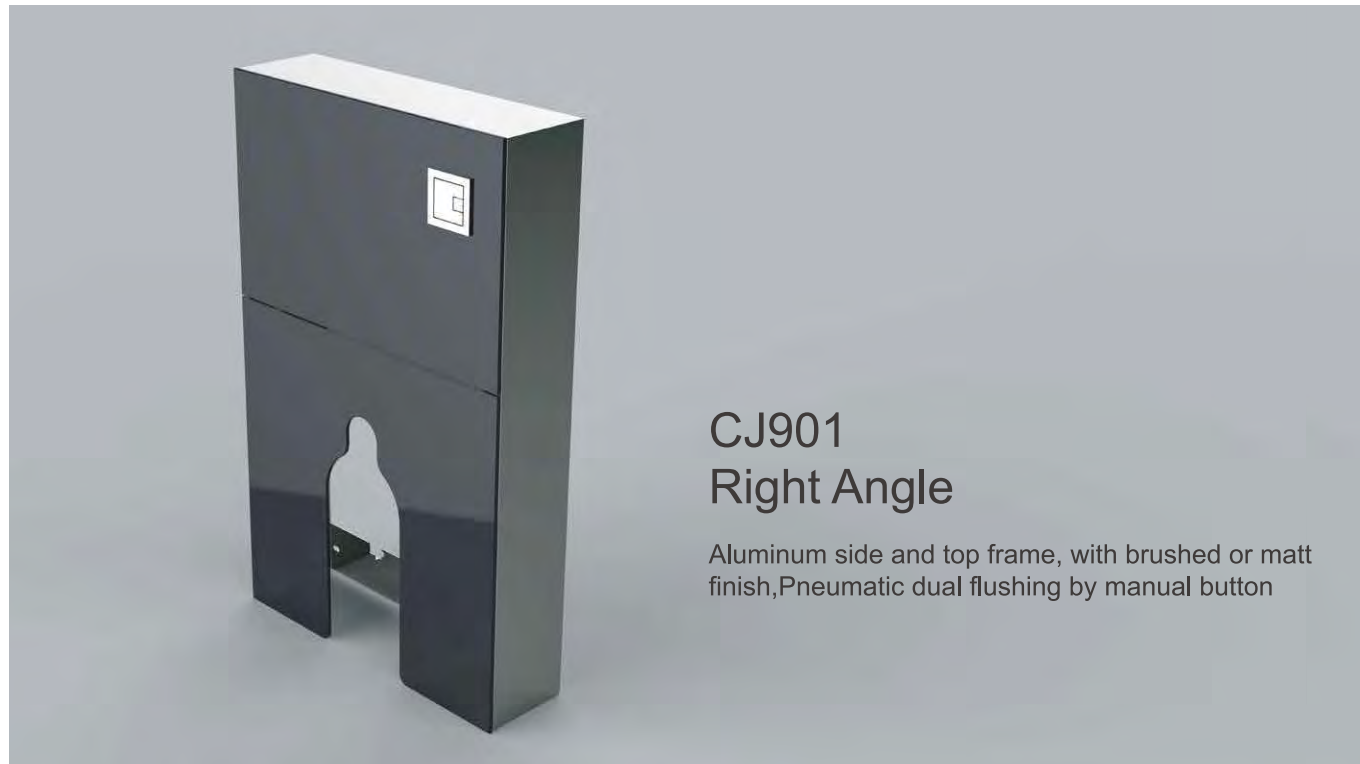

British-Style Cabinet Cisterns

Aluminum alloy side frame with high resistance to corrosion;
Top glass cover, removable, easy for tank maintenance;
Removable front glass, easy for installation;
Tempered glass with anti-explosion film provides more safety and confidence;
HDPE tank, with high strength and anti-aging performance.