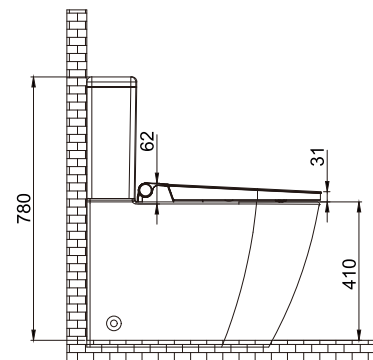

E450

Integrated Intelligent Bidet

Dimension 580 X 370 X 355 mm

Remote control: D81-04,D81-06

Wall Hung Version

E450

Integrated Intelligent Bidet

Dimension 693 X 375 X 780 mm

Remote control: D81-04,D81-06

Floor-standing Version

E451

Integrated Intelligent Bidet

Dimension 580 X 370 X 360mm

Remote control: D81-04,D81-06

Wall Hung Version

E451