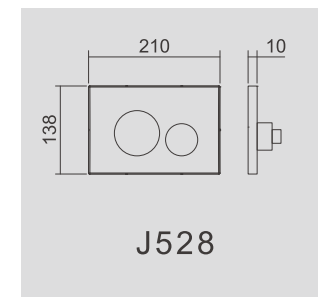

Flush Plates for Pneumatic Concealed Cistern