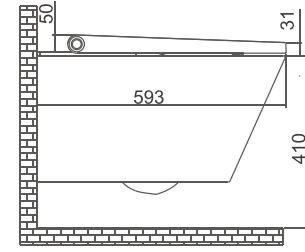

Integrated Intelligent Bidet

Dimension 593 X 384 X 459 mm

Remote control: D81-01, D81-02, D81-03

Wall Hung Version

Floor-standing Version

Technology Creates Fashion

Intelligent bidet with touchless flushing system, a perfect solution for modern bathroom