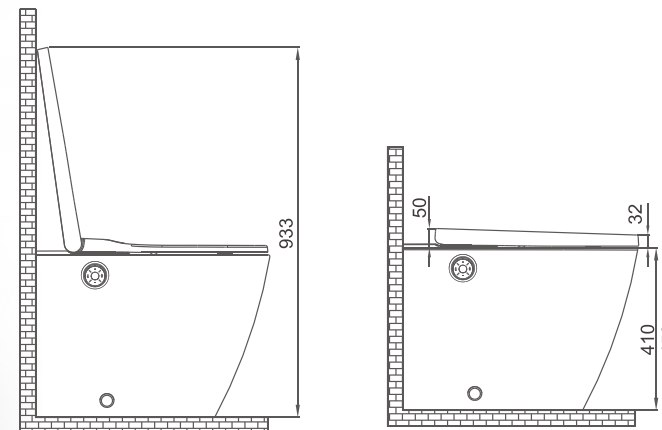

E410

Integrated Intelligent Bidet

Dimension 593 X 385 X 352 mm

Remote control: D81-01, D81-02, D81-03

Wall Hung Version

Floor-standing Version

Technology Creates Fashion

E400 plus, more luxury experience.
Optional heating seat provides warmth and comfort.
Descaling ensures lasting and high performance.

E412

Integrated Intelligent Bidet

Dimension 593 X 370 X 459 mm

Remote control: D81-01, D81-02, D81-03

Wall Hung Version

Floor-standing Version

E420

Integrated Intelligent Bidet

Dimension 593 X 370 X 350 mm

Remote control: D81-01, D81-02, D81-03

Wall Hung Version

Floor-standing Version

Originality unparalleled.
Intimate warmth, unique experience.

E423

Integrated Intelligent Bidet

Dimension 593 X 370 X 350 mm