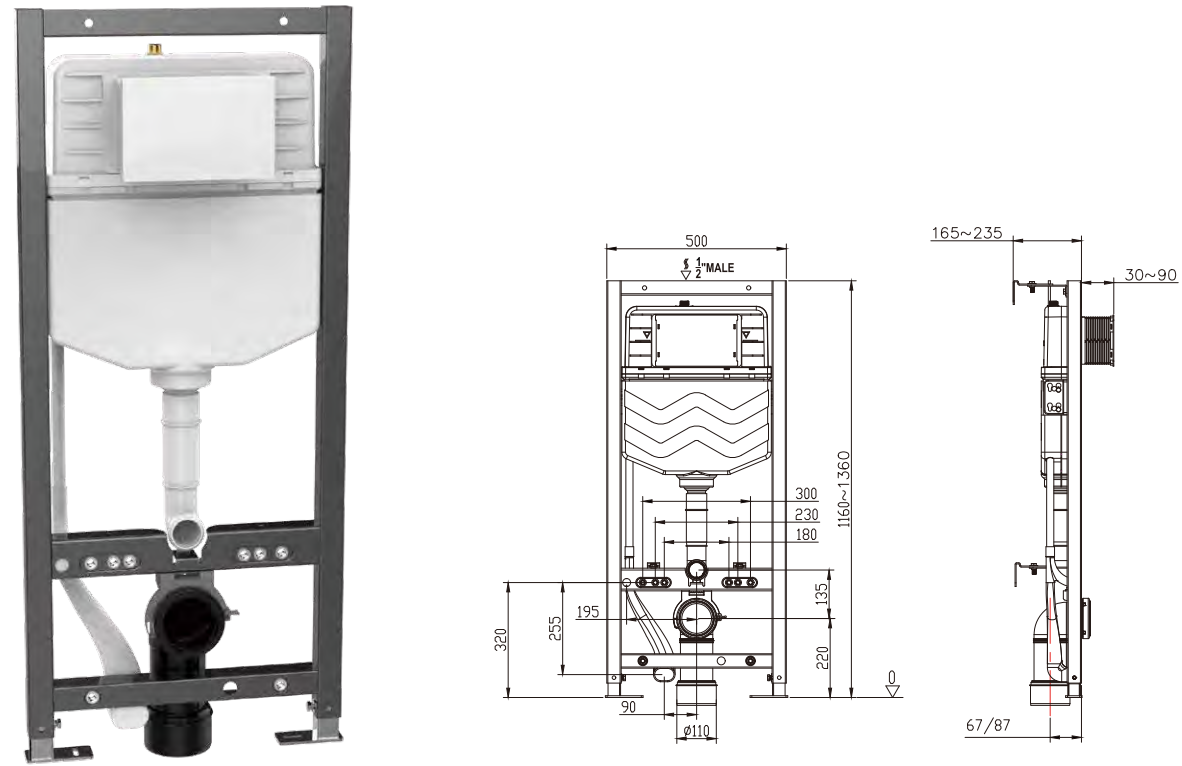

Flush Plates for Pneumatic Concealed Cistern

Touchless Flush Plate

Touchless Flush Plate

NEW Concealed Flushing Cistern to Connect with Intelligent Bidet
 Universal Frame for Wall-hung WC

CJ794 for front operation

- Thickness of cistern 112mm, height 1160mm
- Adjustable dual flush valve: 3/4.5L, 3/6L, 4/7L
- Water supply connection G 1/2"
- HDPE outlet bend
- * Mechanical/Pneumatic/Sensor flush for option
- * Adjustable water flow rate: 1.6~2.2L/S
- * Water and power connection reserved for intelligent bidet